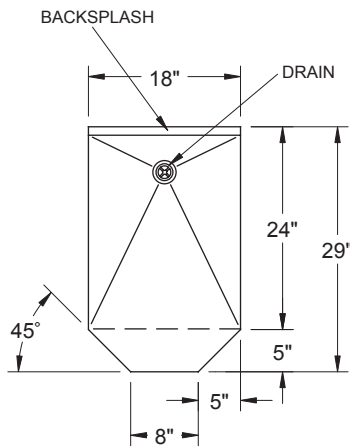

Project: _____	AIA# _____
Item #: _____ Qty: _____	SIS# _____
Model #: _____	

Island Oasis Stand

IOS-18

IOS-18

Standard Features

- All 300 series stainless steel construction
- Adjustable stainless steel bullet feet
- 1" deep drain pan work surface to capture excess moisture
- One piece, seamless top and backsplash featuring 1/4" radius corners for easy cleaning
- Lowered work surface with extended front
- Designed to keep the majority of the Island Oasis® (model #SB-3X) below the bar top with only the clear plastic ice tub visible above the bar top
- Chamfered front to eliminate "knee knockers"

Specifications

Drain

- 1-1/2" I.P.S. threaded drain will fit Dearborn part #8033 slipnut and part #W-573P washer

Legs

- 1-5/8" diameter, 16 gauge 300 series stainless steel
- Stainless steel bullet feet

Materials

- 20 gauge 300 series stainless steel

Dimensional Information

PLAN VIEW

FRONT ELEVATION

SIDE ELEVATION

Glastender, Inc. • 5400 North Michigan Road • Saginaw, MI • 48604-9780
 989.752.4275 • 800.748.0423 • Fax 989.752.4444
www.glastender.com