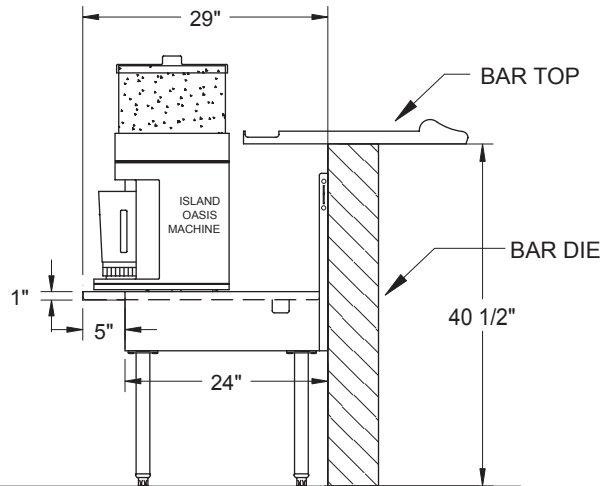

Project: _____	AIA# _____
Item #: _____ Qty: _____	SIS# _____
Model #: _____	

Island Oasis Stand

IOS-18

IOS-18

Standard Features

- All 300 series stainless steel construction
- Adjustable stainless steel bullet feet
- 1" deep drain pan work surface to capture excess moisture
- One piece, seamless top and backsplash featuring 1/4" radius corners for easy cleaning
- Lowered work surface with extended front
- Designed to keep the majority of the Island Oasis® (model #SB-3X) below the bar top with only the clear plastic ice tub visible above the bar top
- Chamfered front to eliminate "knee knockers"

Specifications

Drain

- 1-1/2" I.P.S. threaded drain will fit Dearborn part #8033 slipnut and part #W-573P washer

Legs

- 1-5/8" diameter, 16 gauge 300 series stainless steel
- Stainless steel bullet feet

Materials

- 20 gauge 300 series stainless steel

Dimensional Information

PLAN VIEW

FRONT ELEVATION

SIDE ELEVATION

Glastender, Inc. • 5400 North Michigan Road • Saginaw, MI • 48604-9780
 989.752.4275 • 800.748.0423 • Fax 989.752.4444
www.glastender.com