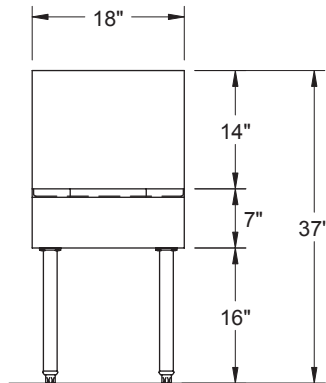

Project: _____	AIA# _____
Item #: _____ Qty: _____	SIS# _____
Model #: _____	

Island Oasis Stand

IOS-18

IOS-18

Standard Features

- All 300 series stainless steel construction
- Adjustable stainless steel bullet feet
- 1" deep drain pan work surface to capture excess moisture
- One piece, seamless top and backsplash featuring 1/4" radius corners for easy cleaning
- Lowered work surface with extended front
- Designed to keep the majority of the Island Oasis® (model #SB-3X) below the bar top with only the clear plastic ice tub visible above the bar top
- Chamfered front to eliminate "knee knockers"

Specifications

Drain

- 1-1/2" I.P.S. threaded drain will fit Dearborn part #8033 slipnut and part #W-573P washer

Legs

- 1-5/8" diameter, 16 gauge 300 series stainless steel
- Stainless steel bullet feet

Materials

- 20 gauge 300 series stainless steel

Dimensional Information

PLAN VIEW

FRONT ELEVATION

SIDE ELEVATION

Glastender, Inc. • 5400 North Michigan Road • Saginaw, MI • 48604-9780
 989.752.4275 • 800.748.0423 • Fax 989.752.4444
www.glastender.com