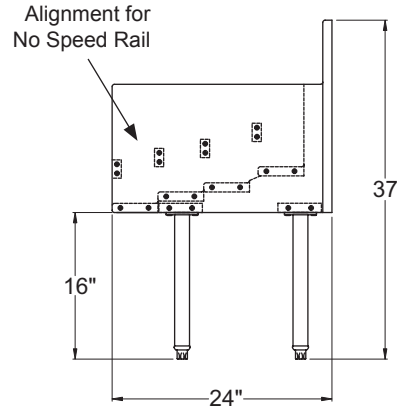

### Specifications

**Legs**

- 1-5/8" diameter, 16 gauge stainless steel
- Adjustable stainless steel bullet feet for total leg height of 16" to 17-1/4"

**Materials**

- 20 gauge stainless steel parts include: all components unless otherwise noted
- 18 gauge stainless steel parts include: leg pads
- 14 gauge stainless steel parts include: sides
- PVC plastic step and rail covers

## Dimensional Information

PLAN VIEW  
(both models)

### 24" Deep Models

Model Number	Model Number	X
LDA-12S	LDB-12	12"
LDA-18S	LDB-18	18"
LDA-24S	LDB-24	24"
LDA-30S	LDB-30	30"
LDA-36S	LDB-36	36"
LDA-42S	LDB-42	42"

FRONT  
ELEVATION

LDA-\_\_S

LDB-\_\_

SIDE ELEVATIONS

\* Denotes length in inches

PLAN VIEW  
(both models)