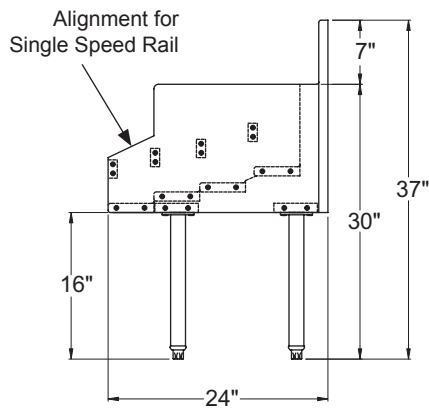

### Specifications

**Legs**

- 1-5/8" diameter, 16 gauge stainless steel
- Adjustable stainless steel bullet feet for total leg height of 16" to 17-1/4"

**Materials**

- 20 gauge stainless steel parts include: all components unless otherwise noted
- 18 gauge stainless steel parts include: leg pads
- 14 gauge stainless steel parts include: sides
- PVC plastic step and rail covers

## Dimensional Information

PLAN VIEW  
(both models)

### 24" Deep Models

Model Number	Model Number	X
LDA-12S	LDB-12	12"
LDA-18S	LDB-18	18"
LDA-24S	LDB-24	24"
LDA-30S	LDB-30	30"
LDA-36S	LDB-36	36"
LDA-42S	LDB-42	42"

FRONT  
ELEVATION

LDA-\_\_S

LDB-\_\_

SIDE ELEVATIONS

\* Denotes length in inches

PLAN VIEW  
(both models)