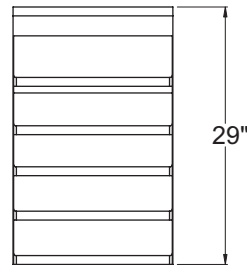

## Dimensional Information

PLAN VIEW  
(both models)

### 24" Deep Models

Model Number	Model Number	X
LDA-12S	LDB-12	12"
LDA-18S	LDB-18	18"
LDA-24S	LDB-24	24"
LDA-30S	LDB-30	30"
LDA-36S	LDB-36	36"
LDA-42S	LDB-42	42"

FRONT  
ELEVATION

LDA-\_\_S

LDB-\_\_

SIDE ELEVATIONS

\* Denotes length in inches

PLAN VIEW  
(both models)