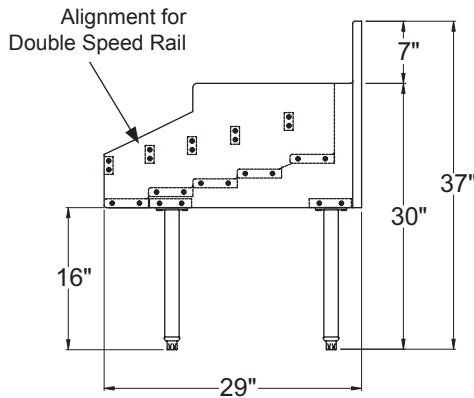

SIDE ELEVATIONS

LDA-__D