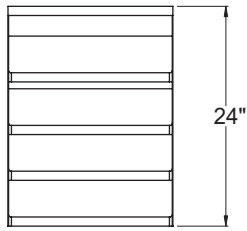

### Specifications

**Legs**

- 1-5/8" diameter, 16 gauge stainless steel
- Adjustable stainless steel bullet feet for total leg height of 16" to 17-1/4"

**Materials**

- 20 gauge stainless steel parts include: all components unless otherwise noted
- 18 gauge stainless steel parts include: leg pads
- 14 gauge stainless steel parts include: sides
- PVC plastic step and rail covers

## Dimensional Information

PLAN VIEW  
(both models)

\* Denotes length in inches

PLAN VIEW  
(both models)