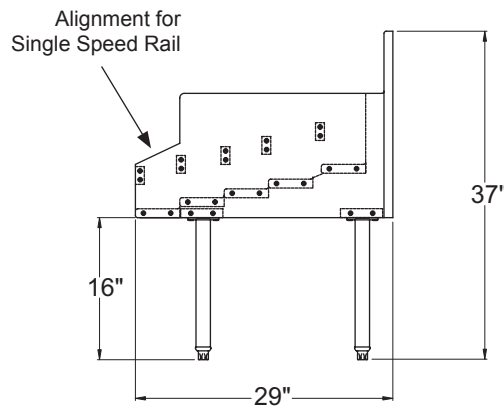

### Specifications

**Legs**

- 1-5/8" diameter, 16 gauge stainless steel
- Adjustable stainless steel bullet feet for total leg height of 16" to 17-1/4"

**Materials**

- 20 gauge stainless steel parts include: all components unless otherwise noted
- 18 gauge stainless steel parts include: leg pads
- 14 gauge stainless steel parts include: sides
- PVC plastic step and rail covers

\* Denotes length in inches

PLAN VIEW  
(both models)

### 29" Deep Models

Model Number	Model Number	X
LDA-12D	LDB-12S	12"
LDA-18D	LDB-18S	18"
LDA-24D	LDB-24S	24"
LDA-30D	LDB-30S	30"
LDA-36D	LDB-36S	36"
LDA-42D	LDB-42S	42"

FRONT  
ELEVATION

LDA-\_\_D

LDB-\_\_S

SIDE ELEVATIONS

\* Denotes length in inches