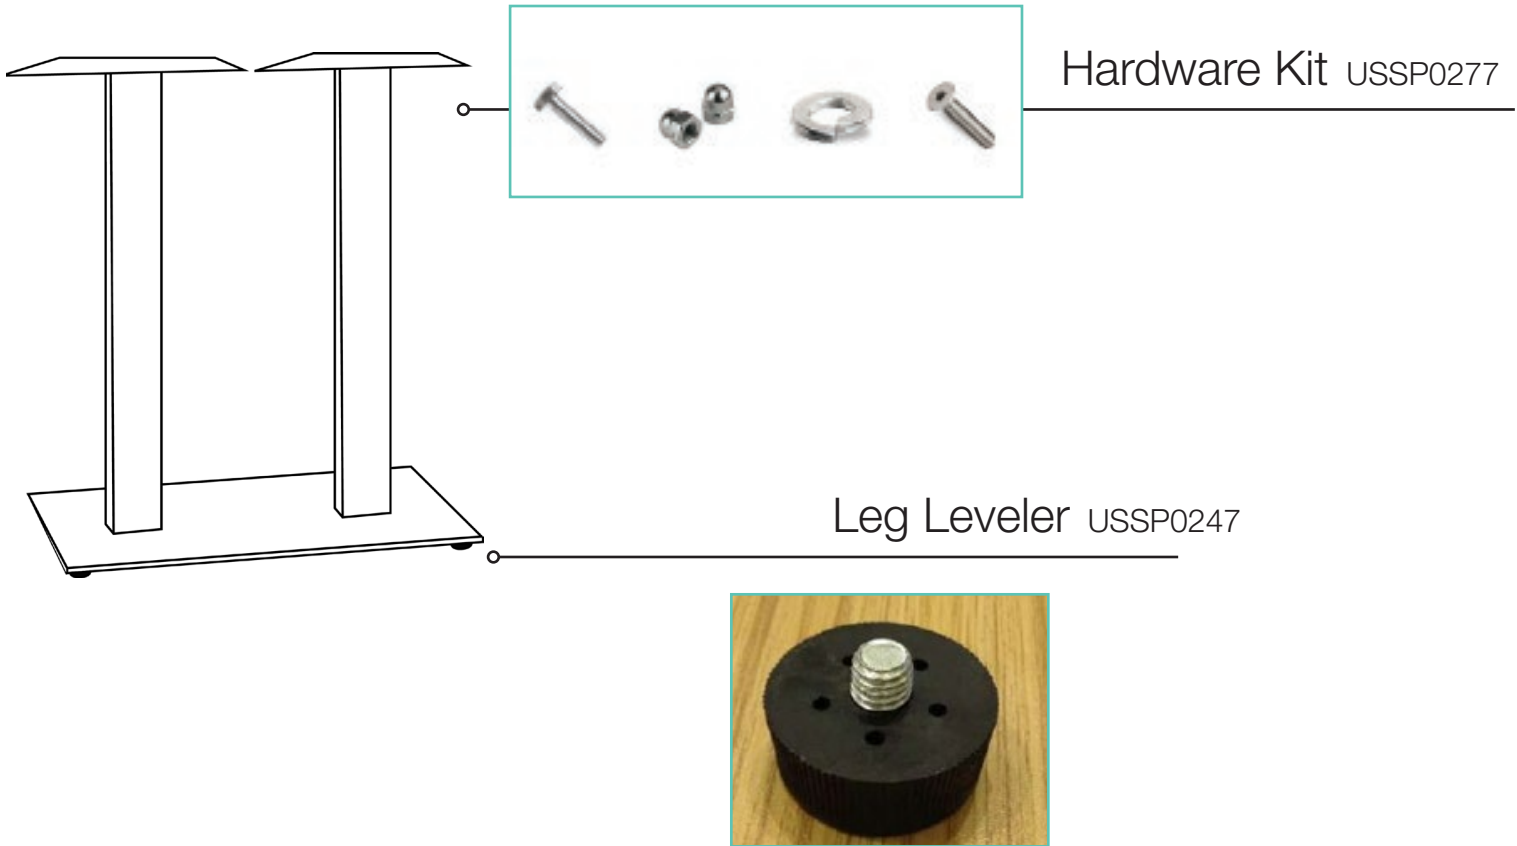

Length: 16"
Width: 28"
Height: 39"
Weight: -

Gamma Base Lateral Bar 16" x 28"

Product Specifications

Product Description	Reference Number	Color	UPC Code 014306	Weight Each (lbs.)	Master Pack	Master Pack Volume (cu. ft)
Gamma Base Lateral Bar Height 16" x 28"	US506017	Black	939056	67.89	1	1.22
	US506009	Silver Gray	939063	67.89	1	1.22

Features & Benefits Warranty: 2 Yrs.

- Sophisticated style
- Can be used indoor and outdoor
- Will not rust or fade
- Compatible with our Exterior Vanguard and HPL tabletop collections

Grosfillex gamma bases bring the sophisticated style of our beta bases to your outdoor foodservice settings! Gamma bases will not fade, rust, or pit from exposure to the harsh weather conditions. For seaside settings, choose the Gamma Marine 316 with its marine grade stainless steel finish to provide extra durability.

Gamma Base Lateral Bar 16"x 28"

Spare Parts

Reference	Description
USSP0247	LEG LEVELER GAMMA/BETA BASE (ea)
USSP0277	HARDWARE KIT GAMMA/BETA BASE