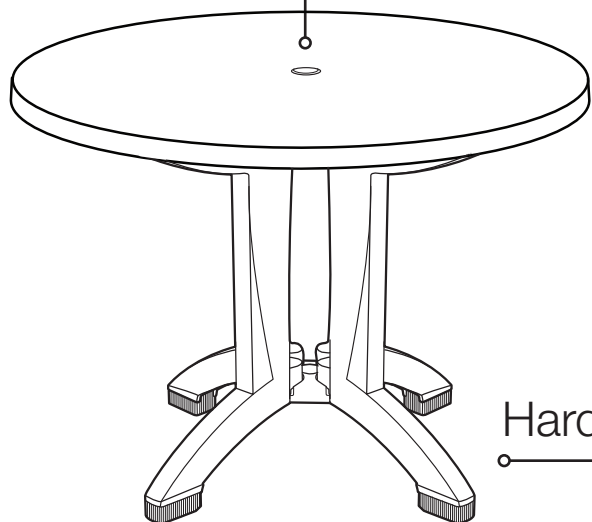

Aquaba 38" Round Pedestal Tables

Spare Parts

Umbrella Plug USSP0027 to USSP0032

Hardware Kit & Footpads - USSP0210 & USSP0213