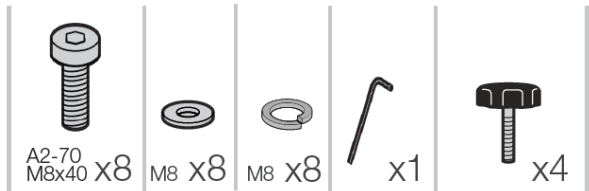

- Slatted aluminum table cleans up quickly and easily
- Stackable
- 100% aluminum
- Ships complete
- Strong, sturdy design
- 69"x39" comfortably seats 8 people
- Available in two colors – Volcanic Black and Fusion Bronze
- Available in five sizes – 34" x 34", 34" x 48", 69"x39", 28" Square Bar Height, 51"x28" Bar Height

Fusion Bronze

Volcanic Black

Sigma 69"x39" Dining Table

Spare Parts

USSP0356 - Hardware Kit

Reference	Description
USSP0356	HARDWARE KIT SIGMA TABLES