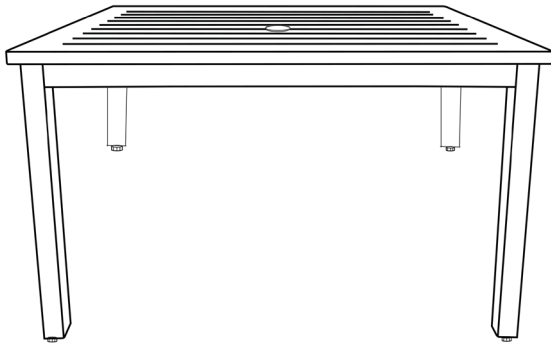

Sigma 69"x39" Dining Table

Height:	29.33"
Width:	69"
Length:	39"

Product Specifications

Product Description	Reference Number	Color	UPC Code 014306	Weight Each (lbs.)	Master Pack	Master Pack Volume (cu. ft)
Sigma 69"x39" Dining Table	US932599	Fusion Bronze	947167	57.30	1	10.34
	US932288	Volcanic Black	947150	57.30	1	10.34

Features & Benefits Warranty: 2 Yrs.

The Grosfillex Sigma Complete Metal Table will be a beautiful addition to your outdoor restaurant & patio dining floorplan. This 100% aluminum table comes complete in one carton with all hardware and easy-to-read instructions. It is easy and fast to assemble, and once assembled, can stack for off-season storage. The Sigma features a standard design to complement your restaurant decorating scheme. It is simple to maintain – just wipe with a cloth and mild soap when needed. Rust and UV resistant. Features adjustable footpads and an umbrella hole (with cap).

- Slatted aluminum table cleans up quickly and easily
- Stackable
- 100% aluminum
- Ships complete
- Strong, sturdy design
- 69"x39" comfortably seats 8 people
- Available in two colors – Volcanic Black and Fusion Bronze
- Available in five sizes – 34" x 34", 34" x 48", 69"x39", 28" Square Bar Height, 51"x28" Bar Height

Fusion Bronze

Volcanic Black

Sigma 69"x39" Dining Table

Spare Parts

USSP0356 - Hardware Kit

Reference	Description
USSP0356	HARDWARE KIT SIGMA TABLES