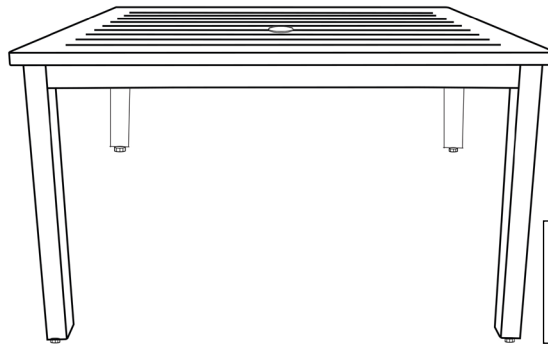

Sigma 69"x39" Dining Table

Height:	29.33"
Width:	69"
Length:	39"

Product Specifications

Product Description	Reference Number	Color	UPC Code 014306	Weight Each (lbs.)	Master Pack	Master Pack Volume (cu. ft)
Sigma 69"x39" Dining Table	US932599	Fusion Bronze	947167	57.30	1	10.34
	US932288	Volcanic Black	947150	57.30	1	10.34

Features & Benefits Warranty: 2 Yrs.

The Grosfillex Sigma Complete Metal Table will be a beautiful addition to your outdoor restaurant & patio dining floorplan. This 100% aluminum table comes complete in one carton with all hardware and easy-to-read instructions. It is easy and fast to assemble, and once assembled, can stack for off-season storage. The Sigma features a standard design to complement your restaurant decorating scheme. It is simple to maintain – just wipe with a cloth and mild soap when needed. Rust and UV resistant. Features adjustable footpads and an umbrella hole (with cap).

- Slatted aluminum table cleans up quickly and easily
- Stackable
- 100% aluminum
- Ships complete
- Strong, sturdy design
- 69"x39" comfortably seats 8 people
- Available in two colors – Volcanic Black and Fusion Bronze
- Available in five sizes – 34" x 34", 34" x 48", 69"x39", 28" Square Bar Height, 51"x28" Bar Height

Fusion Bronze

Volcanic Black

Sigma 69"x39" Dining Table

Spare Parts

USSP0356 - Hardware Kit

Reference	Description
USSP0356	HARDWARE KIT SIGMA TABLES