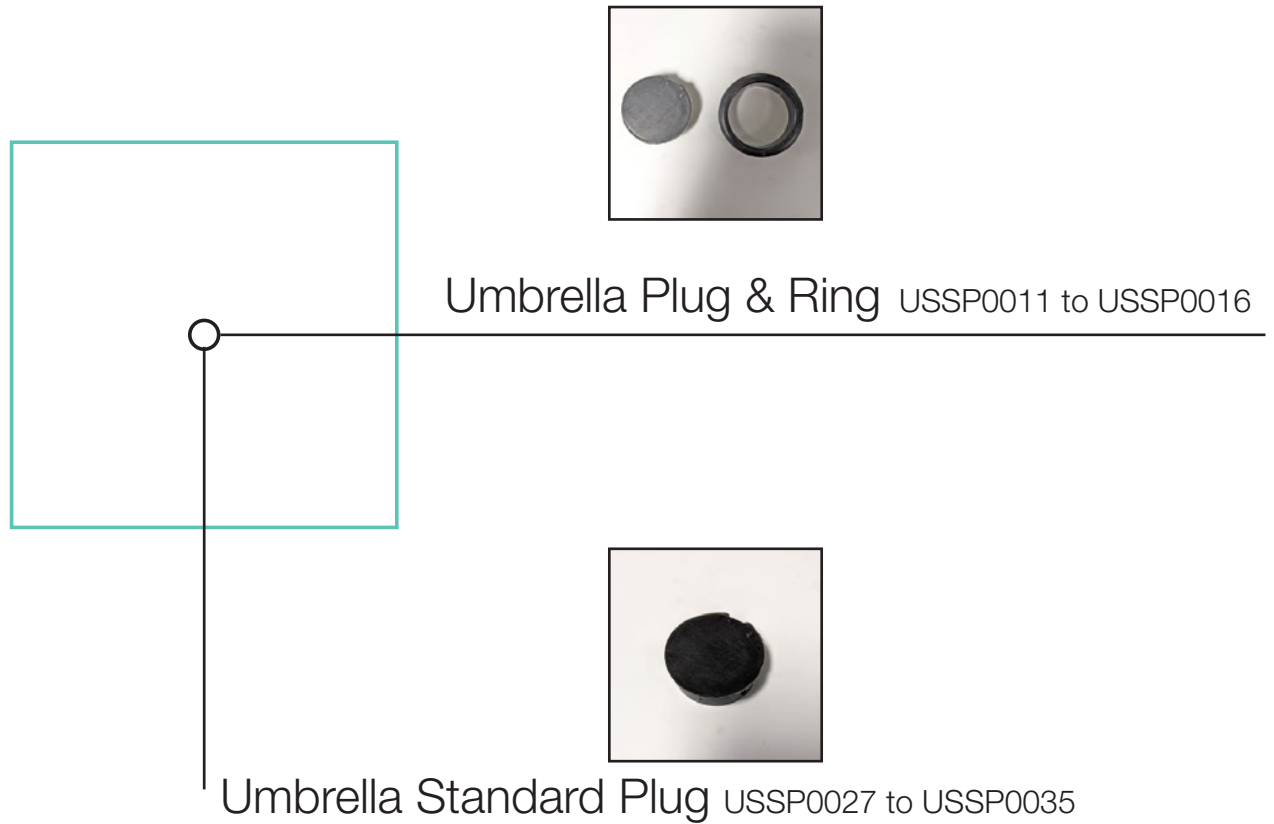

32" Square Molded Melamine Tabletop

with umbrella hole

Length: 32"
Width: 32"
Weight: 19.25 lbs

Product Specifications

Product Description	Reference Number	Color	UPC Code 014306	Weight Each (lbs.)	Master Pack	Master Pack Volume (cu. ft)
32" Square Molded Melamine Tabletop with hole	UT235004	White	936031	25.00	1	1.20
	UT235025	Granite Green	936000	25.00	1	1.20
	UT235781	Tokyo Stone	936024	25.00	1	1.20
	UT235742	Aged Oak	935973	25.00	1	1.20
	UT235008	Teak Decor	936017	25.00	1	1.20
	UT235780	Barn White	935980	25.00	1	1.20
	UT236038	Granite	939278	25.00	1	1.20
	UT235815	Almeria	940120	25.00	1	1.20
	UT235816	Arizona	940229	25.00	1	1.20

Features & Benefits Warranty: 2 Yrs.

- Trendy marble, granite finish, or deco tops to complement all Grosfillex chairs.
- Hard, smooth molded tabletop made of a molded wood/resin body with a fusion bonded melamine top.
- Stain, burn, scratch, and fade resistant.
- Use Grosfillex's wide 4-prong alpha resin large base, boomerang large base, or Eco-fix small base, with anti-skid glides for stability. X-one compatible.
- Cleans easily with soap and water.
- Specifically designed and engineered for indoor/outdoor terraces, bars, and restaurants.
- Customize designs by mixing and matching tabletops and bases.
- Top and Base sold separately.

The shape of the table top may bend to a concave shape when exposed to direct sunlight. A deflection of as much as 3/16" per linear foot of table length can be expected. This is not a manufacturing defect as this deformation will not affect the structural integrity of the table nor its functionality.