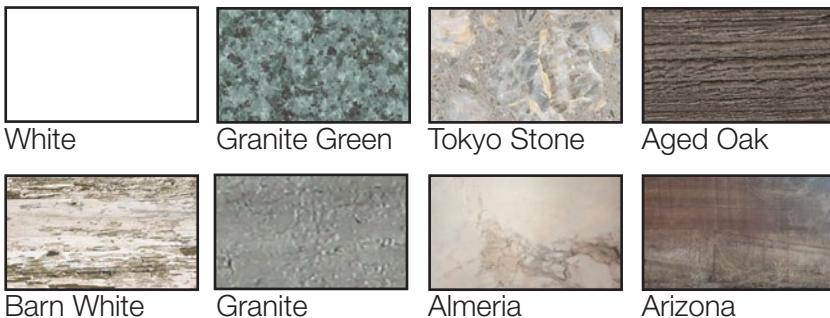

Features & Benefits Warranty: 2 Yrs.

- Interior/Exterior commercial grade table.
- Trendy marble, granite finish, or deco tops to complement all Grosfillex chairs.
- Combines the outstanding resistance to wear, burns, and stains of melamine with the weight, strength, and attractive finish of solid wood.
- Use Grosfillex's alpha resin lateral base or alpha large resin base.
- Cleans easily with soap and water.
- Specifically designed and engineered for terraces, bars, concessions, breakfast areas, and other food service applications.
- Customize designs by mixing and matching tabletops and bases.
- Top and Base sold separately.

The shape of the table top may bend to a concave shape when exposed to direct sunlight. A deflection of as much as 3/16" per linear foot of table length can be expected. This is not a manufacturing defect as this deformation will not affect the structural integrity of the table nor its functionality.