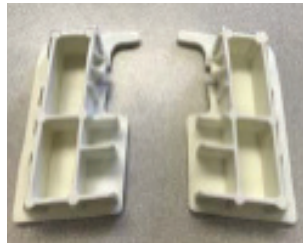

Seat Height: 14"
 Sleigh Length: 73.5"
 Width: 27.5"

Java All-Weather Wicker Chaise

Product Specifications

Product Description	Reference Number	Color	UPC Code 014306	Weight Each (lbs.)	Master Pack	Master Pack Volume (cu. ft)
Java All-Weather Wicker Chaise	US435037	Espresso/Bronze	913551	32.24	16	127.71
	US645237	Espresso/Bronze	913551	37.50	2	40.44
	US435181	Mochaccino/Fr. Taupe	914350	32.24	16	127.71
	US524681	Mochaccino/Fr. Taupe	914350	37.50	2	40.44

Espresso

Mochaccino

Java All-Weather Wicker Chaise

Spare Parts

Footpads USSP0293 & USSP0294

Front Footpads (1 right, 1 left)

Middle Footpads (2 footpads)

Rear Footpads (1 right, 1 left)