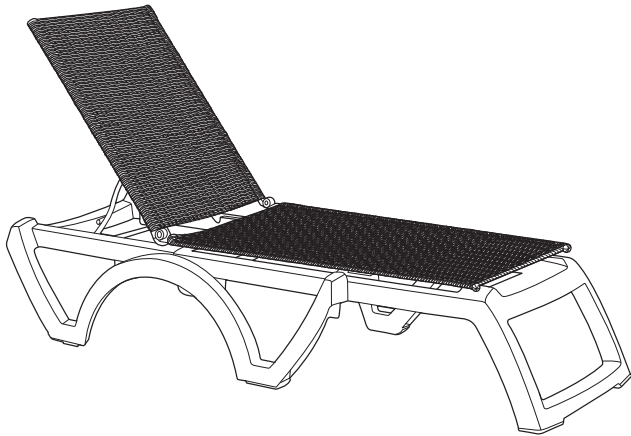

Seat Height: 14"
 Sleigh Length: 73.5"
 Width: 27.5"

Java All-Weather Wicker Chaise

Product Specifications

Product Description	Reference Number	Color	UPC Code 014306	Weight Each (lbs.)	Master Pack	Master Pack Volume (cu. ft)
Java All-Weather Wicker Chaise	US435037	Espresso/Bronze	913551	32.24	16	127.71
	US645237	Espresso/Bronze	913551	37.50	2	40.44
	US435181	Mochaccino/Fr. Taupe	914350	32.24	16	127.71
	US524681	Mochaccino/Fr. Taupe	914350	37.50	2	40.44

Features & Benefits Warranty: 3 Yrs.

- Passes ASTM F 1988-99 Class B performance standard for commercial use
- Stylish 4-position adjustable chaise lounge.
- High strength resin wicker frame, specifically woven to perform in commercial outdoor environments.
- Easily replaceable wicker frame.
- VIRO® branded fiber, highly flexible for comfort and resistant to color fading, cracking, peeling & breaking.
- Breathable and power washable as needed.
- Rated to 300 lbs. for structural strength in compliance with ASTM F 1988-99 Class B standard for non-residential use.
- Recessed wheels for easy transportation. Stacks for easy storage.
- Hard wearing footpads for extra wear resistance.
- 100% Recyclable.

Espresso

Mochaccino

Java All-Weather Wicker Chaise

Spare Parts

Footpads USSP0293 & USSP0294

Front Footpads (1 right, 1 left)

Middle Footpads (2 footpads)

Rear Footpads (1 right, 1 left)