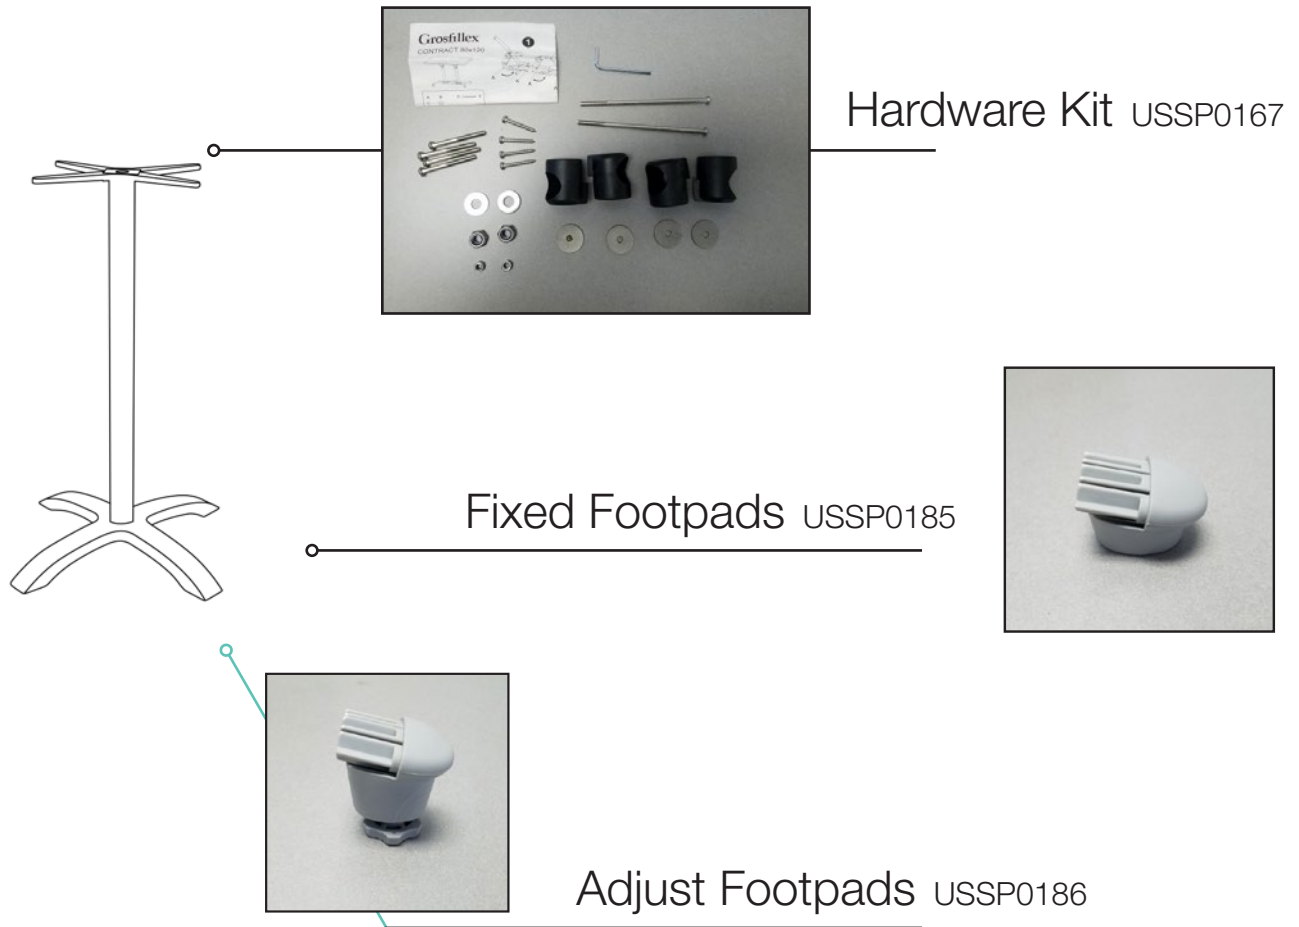

Eco-Fix Central Bar Height Pedestal Base

Use a 14" Square Mount Plate for Molded Melamine Tops

Length: 18"
Width: 18"
Height: 42"
Weight: -

Product Specifications

Product Description	Reference Number	Color	UPC Code 014306	Weight Each (lbs.)	Master Pack	Master Pack Volume (cu. ft)
Eco-Fix Central Pedestal Base	US755009	Silver Gray	938547	19.70	1	1.30
	US755017	Black	938554	19.70	1	1.30

Features & Benefits Warranty: 2 Yrs.

- Specifically designed for indoor/outdoor hospitality and food service use.
- For use with Grosfillex 24" x 32" HPL Touch Tabletop; 24"x24", 24"x32", and 28" Round Molded Melamine Tabletops; and 24"x30", 30"x30", and 30" Round Interior Vanguard Tabletops.
- When assembling to a molded melamine tabletop use 14" mounting plate for assembly to base.
- Heavy duty powder coated aluminum construction for weather resistance and structural integrity.
- Four adjustable leg levellers balance table on uneven surfaces.
- Easy to assemble.

Silver Gray

Black

Eco-Fix Central Bar Height Base

Spare Parts

Reference	Description
USSP0185	FIXED FOOTPADS-ALUM FLDG SILVE
USSP0186	ADJUST FOOTPADS-ALUM FLDG SIL
USSP0167	HARDWARE KIT BOOMERANG