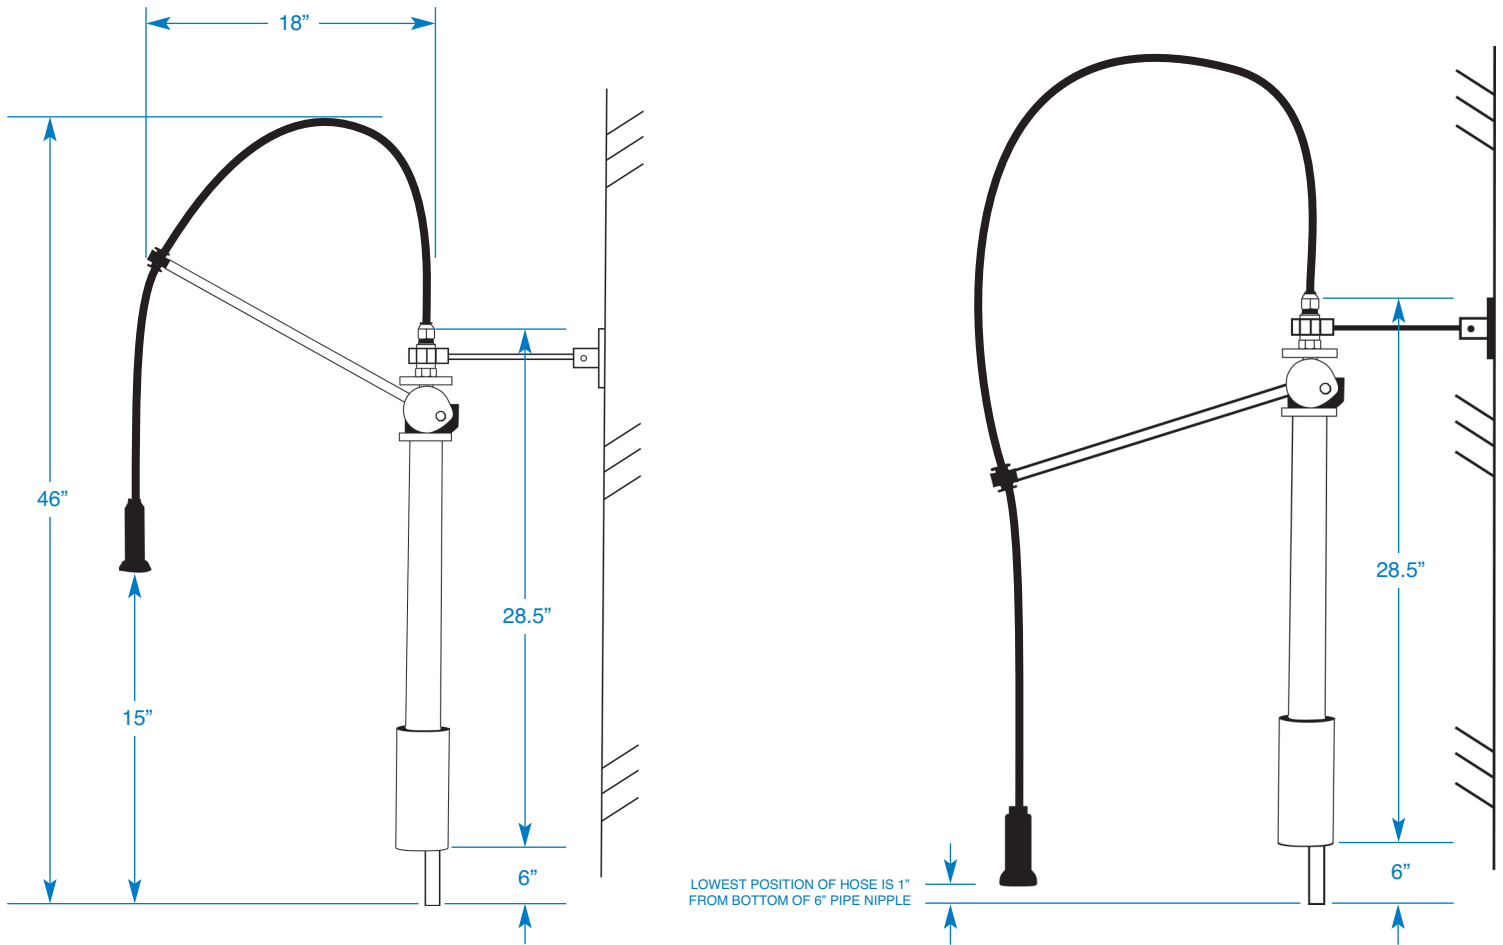

# INSTINCT FAUCET SPEC SHEET - 54"

## INSTINCT FAUCET DIMENSIONS (STANDARD UNIT WITH 54" HOSE)

### SPECIFICATIONS:

- Connects to 3/8" NPT female inlet
- 46" height (at "off" position) with 15" overhang of nozzle end
- 180 degree range of rotation
- Nylon reinforced, Buna-nitrile hose
- Low flow spray nozzle (1.25 gpm at 60 PSI)
- Temperature range: 35 - 180 degrees (F)
- Made in U.S.A.