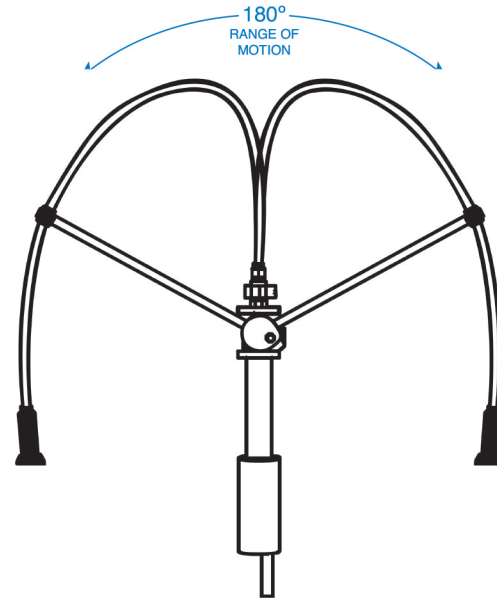

INSTINCT MINI FAUCET DIMENSIONS

SPECIFICATIONS:

- Connects to 3/8" NPT female inlet
- 32" height (at "off" position) with 15" overhang of nozzle end
- 180 degree range of rotation
- Nylon reinforced, Buna-nitrile hose
- Low flow spray nozzle (1.25 gpm at 60 PSI)
- Temperature range: 35 – 180 degrees (F)
- Shipping weight: 9lbs.
- Shipping dimensions: 34" X 8" X 3"
- Made in U.S.A.