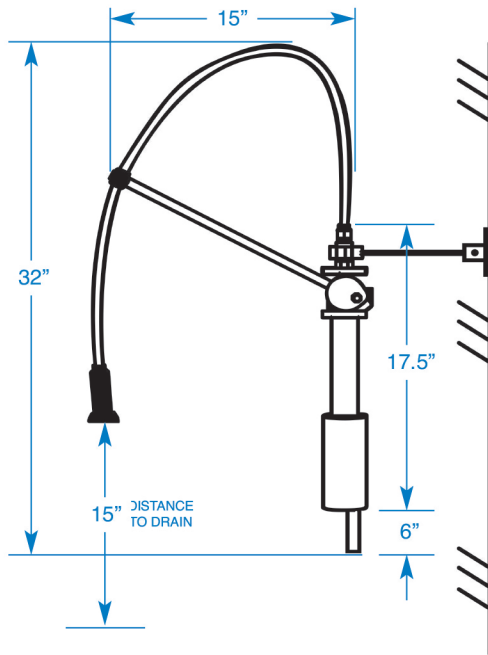

INSTINCT MINI FAUCET DIMENSIONS

SPECIFICATIONS:

- Connects to 3/8" NPT female inlet
- 32" height (at "off" position) with 15" overhang of nozzle end
- 180 degree range of rotation
- Nylon reinforced, Buna-nitrile hose
- Low flow spray nozzle (1.25 gpm at 60 PSI)
- Temperature range: 35 – 180 degrees (F)
- Shipping weight: 9lbs.
- Shipping dimensions: 34" X 8" X 3"
- Made in U.S.A.