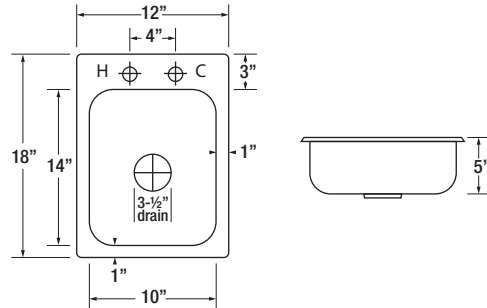

Model: _____ Item #: _____ Date: _____

Project: _____ Qty: _____ Approved By: _____

Drop-In Sinks with 3-1/2" Drains

DROP-IN SINKS

HS-1425