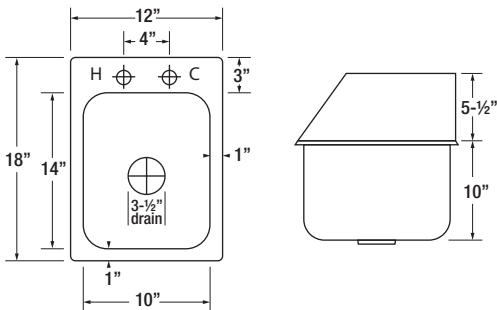

Model: _____ Item #: _____ Date: _____

Project: _____ Qty: _____ Approved By: _____

Drop-In Sinks with 3-1/2" Drains

DROP-IN SINKS

HS-1220