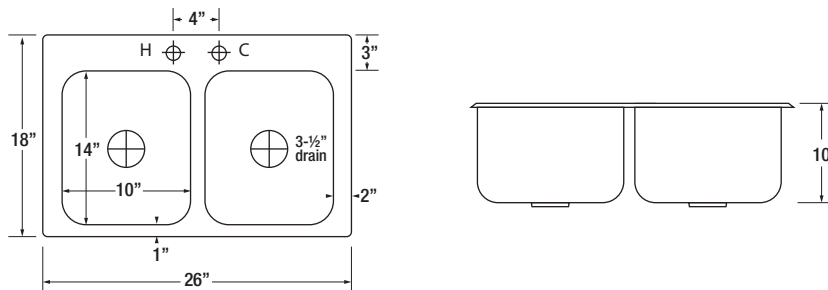

Model: _____ Item #: _____ Date: _____

Project: _____ Qty: _____ Approved By: _____

Drop-In Sinks with 3-1/2" Drains

DROP-IN SINKS

HS-2619