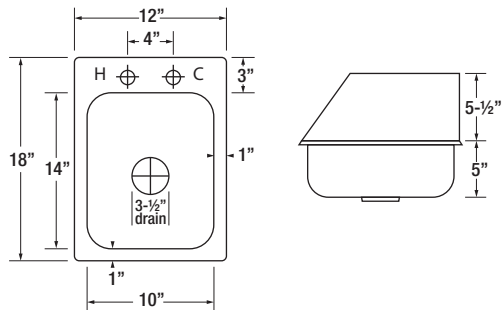

Model: _____ Item #: _____ Date: _____

Project: _____ Qty: _____ Approved By: _____

Drop-In Sinks with 3-1/2" Drains

DROP-IN SINKS

HS-1225