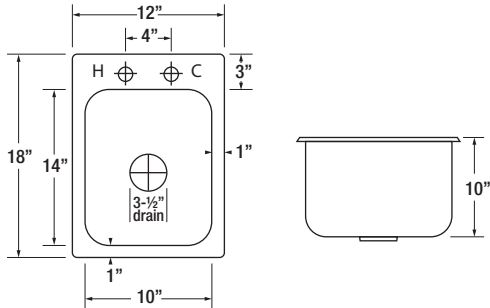

Model: _____ Item #: _____ Date: _____

Project: _____ Qty: _____ Approved By: _____

Drop-In Sinks with 3-1/2" Drains

DROP-IN SINKS

HS-1419