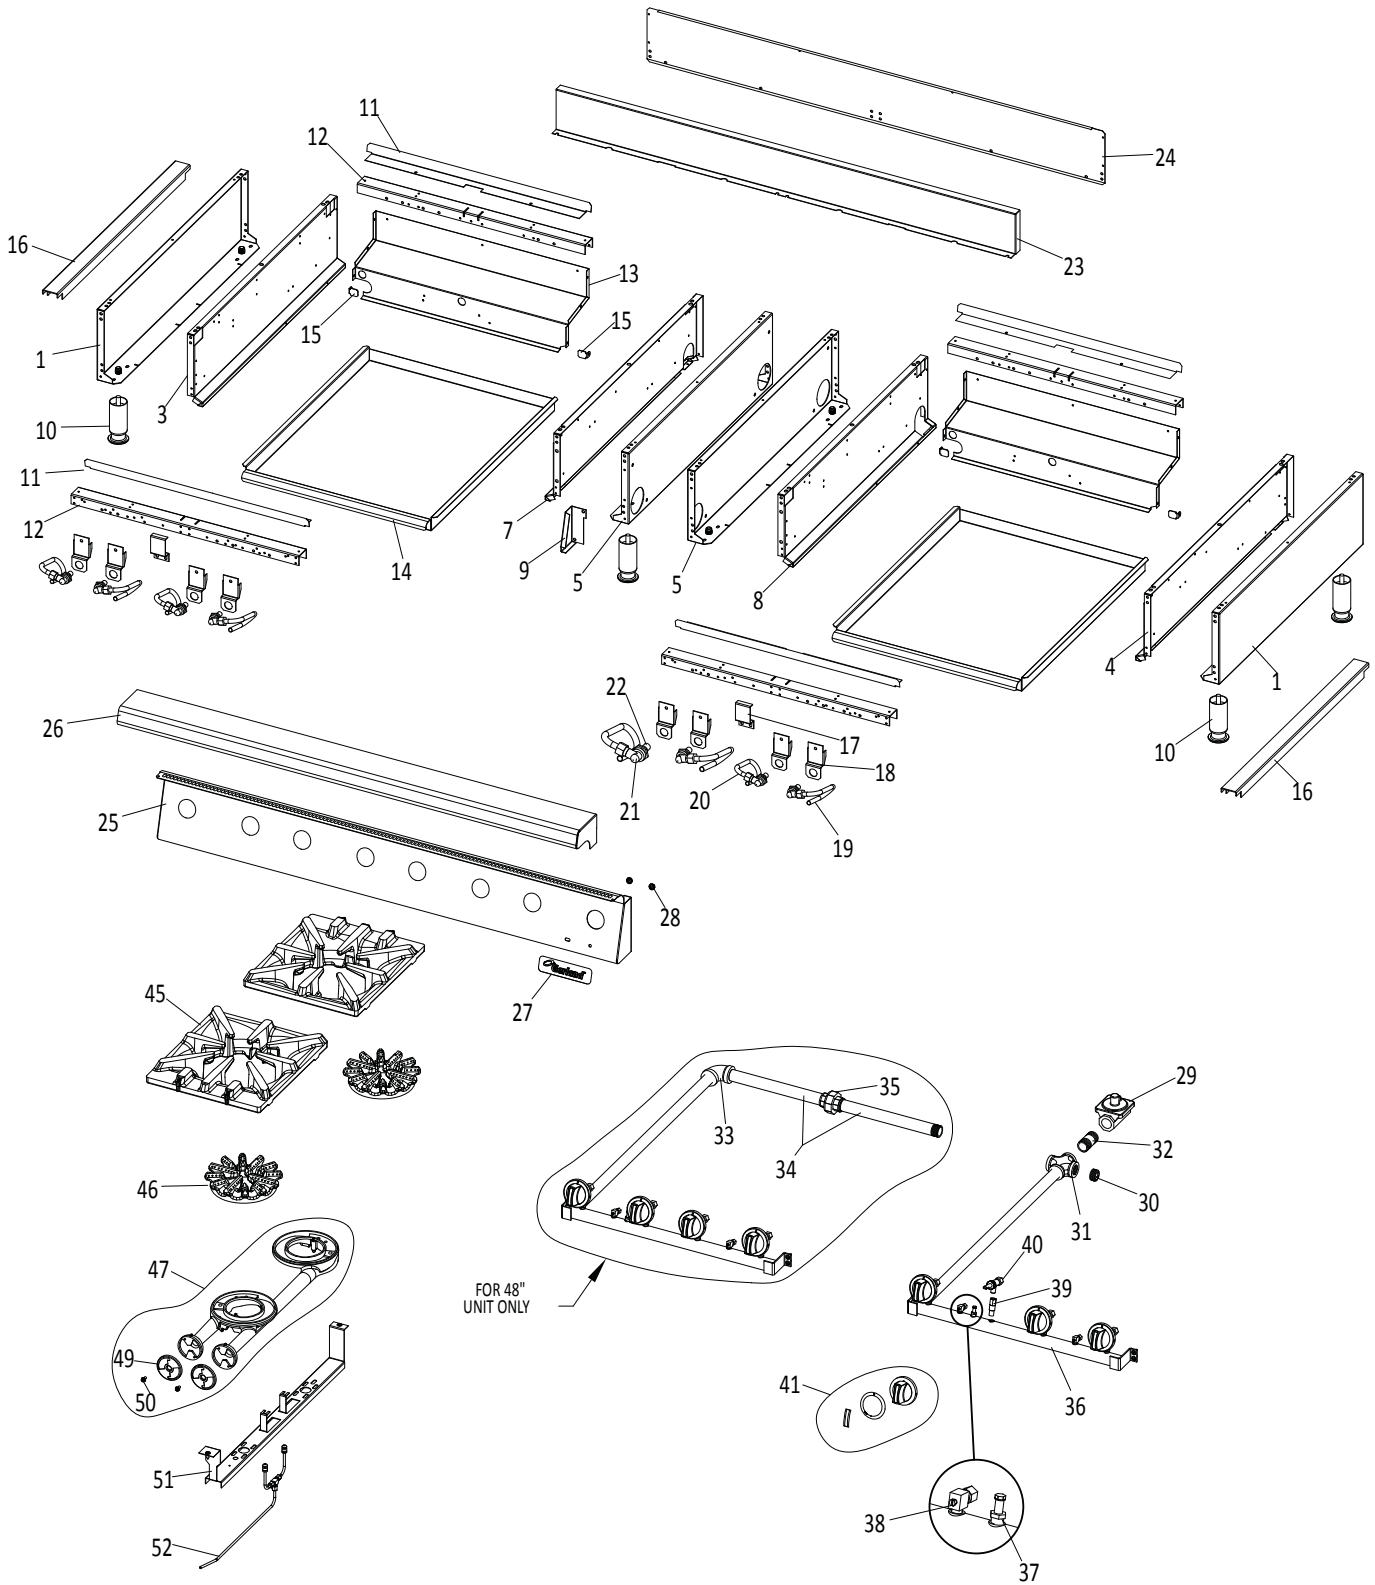

GARLAND PARTS IDENTIFICATION
Heavy Duty Counter Line Open Top
models **GTOG12-2, GTOG24-4, GTOG36-6, GTOG48-8**

ITEM	PART #	DESCRIPTION	QUANTITY				CRITICAL
			12	24	36	48	
1	4528274	Body Side Outer W/Hex Nuts	2	2	2	2	
3	4528275	Body Side Inner Left	1	1	1	1	
4	4528276	Body Side Inner Right	1	1	1	1	
5	4528277	Body Side Center W/Hex Nuts				2	
7	4528279	Body Side Center Inner Right				1	
8	4528278	Body Side Center Inner Left				1	
9	4528245	Valve Panel Center Support				1	
10	4528395	4" Adjustable S/S Leg	4	4	4	6	
11	4527962	12" Drip Angle	2				
	4523186	24" Drip Angle		2		4	
	4523069	36" Drip Angle			2		
12	4527961	12" Main Channel	2				
	4523184	24" Main Channel		2		4	
	4523068	36" Main Channel			2		
13	4528342	12" Main Rear Panel	1				
	4528280	24" Main Rear Panel		1		2	
	4528281	36" Main Rear Panel			1		
14	4528144	12" Drip Tray	1				
	4528145	24" Drip Tray		1		2	
	4528146	36" Drip Tray			1		
15	4528149	Drip Tray Stop	2	2	2	4	
16	4523087	Grate Support Rail		1	2	2	
17	4523194	Rail Support Bracket		1	1	2	
18	4528292	Orifice Bracket Otb	2	4	6	8	
19	4528271	Tube Valve-Orifice Otb Right	1	2	3	4	
20	4528272	Tube Valve-Orifice Otb Left	1	2	3	4	
21	2431900	Orifice Fitting - 3/8 Tubing	2	4	6	8	C
22	M9-36	Small Orifice #36 - For Natural Gas	2	4	6	8	C
	M9-53	Small Orifice #53 - For Propane Gas					
23	4528284	Front Panel Bkgrd - 12" Open Top	1				
	4528285	Front Panel Bkgrd - 24" Open Top		1			
	4528286	Front Panel Bkgrd - 36" Open Top			1		
	4528287	Front Panel Bkgrd - 48" Open Top				1	
24	4528288	Rear Panel Bkgrd - 12" Open Top	1				
	4528289	Rear Panel Bkgrd - 24" Open Top		1			
	4528290	Rear Panel Bkgrd - 36" Open Top			1		
	4528291	Rear Panel Bkgrd - 48" Open Top				1	
25	4528231	Valve Panel - 12" Open Top	1				
	4528232	Valve Panel - 24" Open Top		1			
	4528233	Valve Panel - 36" Open Top			1		
	4528234	Valve Panel - 48" Open Top				1	
26	4528246	Front Rail - 12"	1				
	4528247	Front Rail - 24"		1			
	4528248	Front Rail - 36"			1		
	4528249	Front Rail - 48"				1	
27	4529725	Garland Logo Small	1	1	1	1	
28	F640	Pal Nut	2	2	2	2	
29	2127502	Regulator 4.5" W/C - For Natural Gas	1	1	1	1	C
	2127500	Regulator 10" W/C - For Propane Gas					
30	4528326	3/4-14 Npt Square Socket Plug	1	1	1	1	

* NOT ILLUSTRATED

RECOMMENDED STOCK PARTS