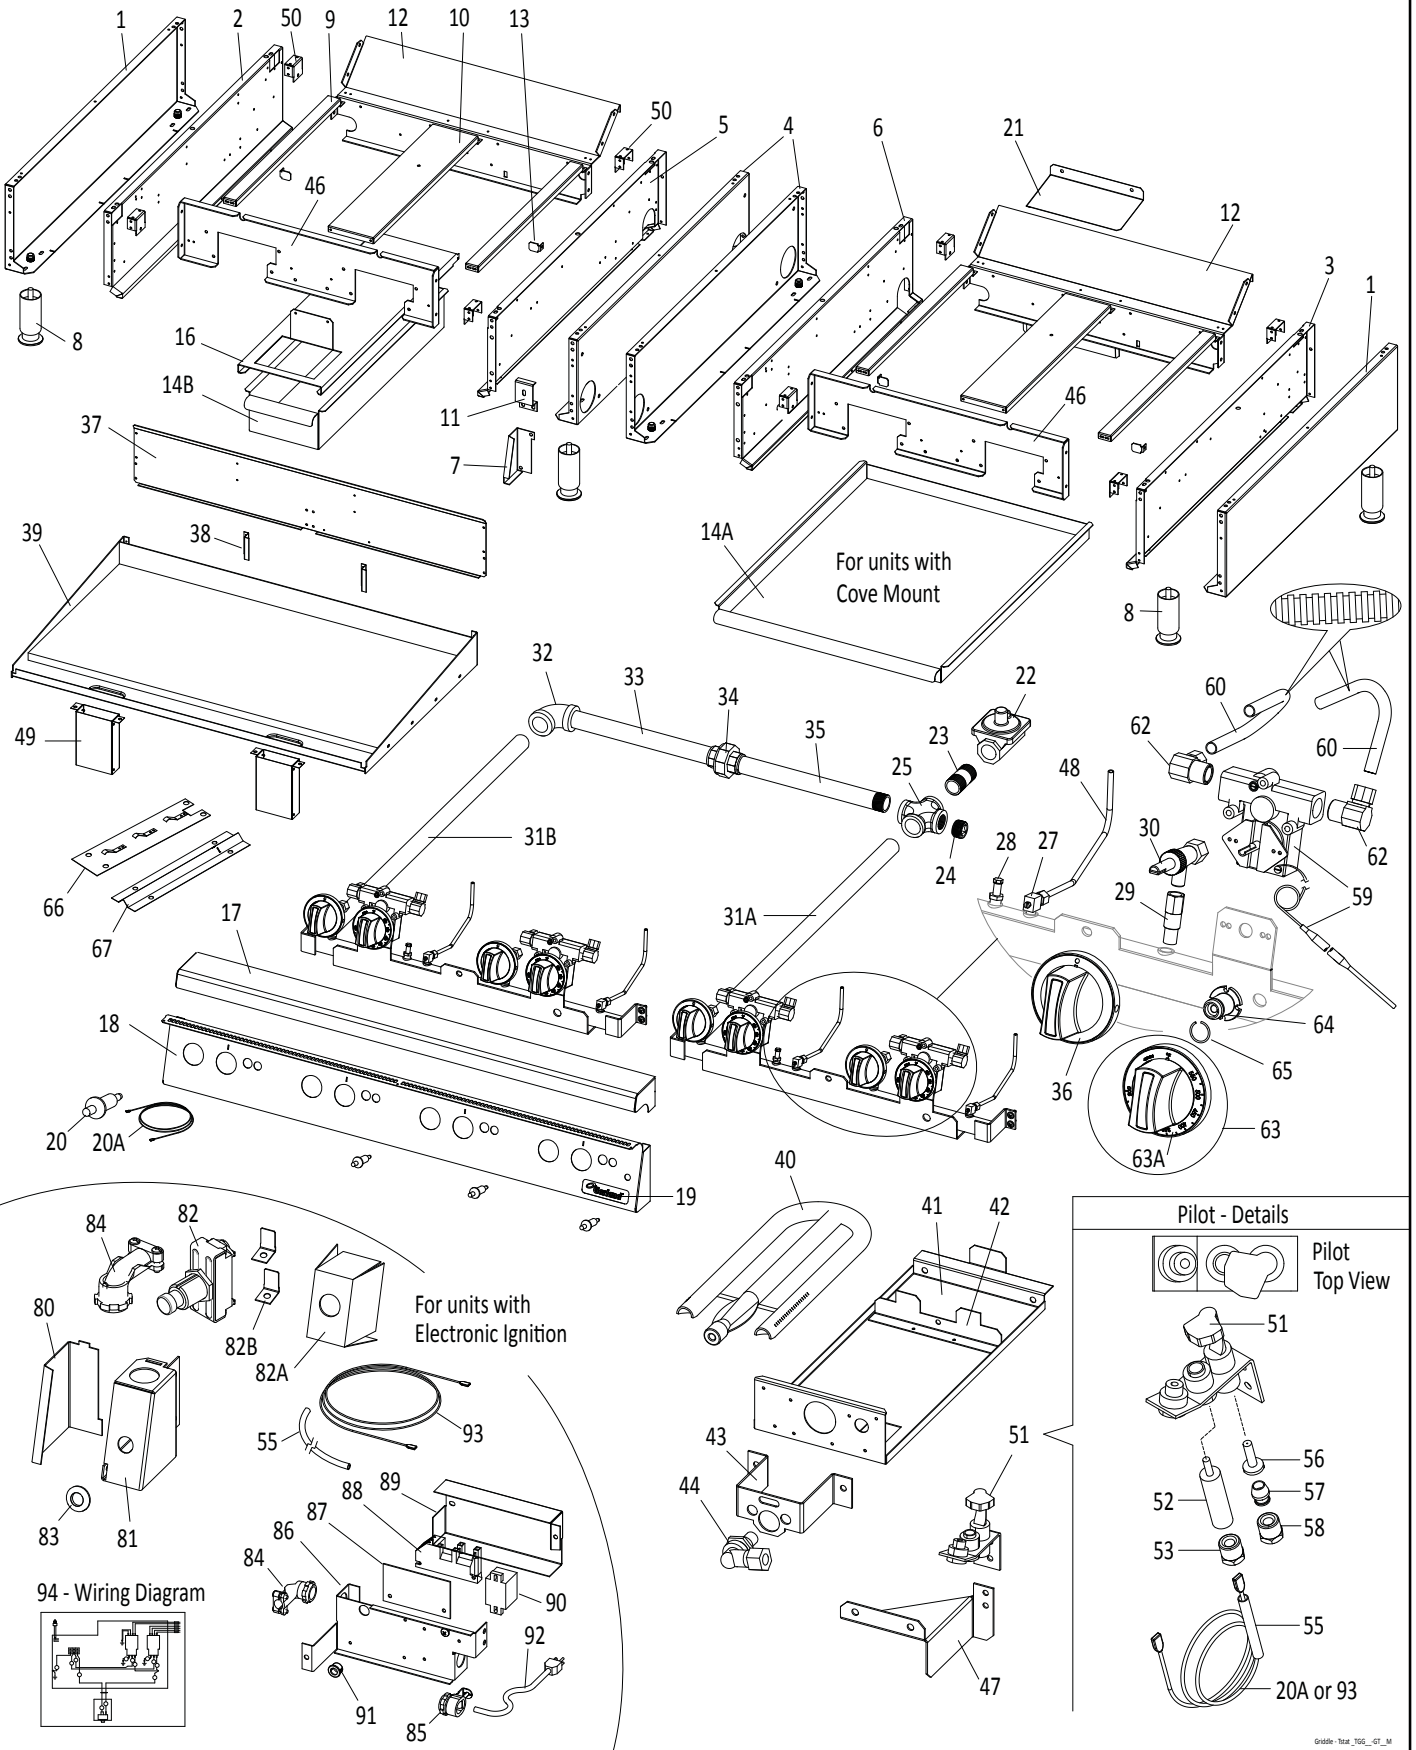

Garland™

Heavy Duty Counter Line Thermostatic Griddles
models GTGG24-GT24M, GTGG36-GT36M, GTGG48-GT48M, GTGG60-GT60M, GTGG72-GT72M

GARLAND PARTS IDENTIFICATION

Heavy Duty Counter Line Thermostatic Griddles

models **GTGG24-GT24M, GTGG36-GT36M, GTGG48-GT48M, GTGG60-GT60M, GTGG72-GT72M**

ITEM	PART#	DESCRIPTION	QUANTITY					CRITICAL
			24	36	48	60	72	
1	CK4528343	Body Side Outer w/ Hex Nuts	2	2	2	2	2	
2	4528275	Body Side Inner Left	1	1	1	1	1	
3	4528276	Body Side Inner Right	1	1	1	1	1	
4	CK4528609	Body Side Center w/ Hex Nuts			2	2	2	
5	4528279	Body Side Center Inner Right			1	1	1	
6	4528278	Body Side Center Inner Left			1	1	1	
7	4528245	Valve Panel Center Support			1	1	1	
8	4528395	4" Adjustable S/S Leg	4	4	6	6	6	
9	4531207	Side Filler	2	2	4	4	4	
10	4531208	Center Filler	1	2	2	3	4	
11	4523194	Rail Support Bracket			1	1	1	
12	4531214	24" Main Back Panel	1		2	1		
	4531213	36" Main Back Panel		1		1	2	
13	4528149	Drip Tray Stop	2	2	4	4	4	
14A	4528147	24" Griddle Drip Tray (for units with Cove Mount)	1		2	1		
	4528148	36" Griddle Drip Tray (for units with Cove Mount)		1		1	2	
14B	4531217	Grease Drawer	1	1	2	2	2	
16	4531216	Grease Drawer Slide	1	1	2	2	2	
17	4528247	Front Rail - 24"	1					
	4528248	Front Rail - 36"		1				
	4528249	Front Rail - 48"			1			
	4528250	Front Rail - 60"				1		
	4528251	Front Rail - 72"					1	
18	4531221	Valve Panel - 24" Tstat Griddle	1					
	4531222	Valve Panel - 36" Tstat Griddle		1				
	4531223	Valve Panel - 48" Tstat Griddle			1			
	4531224	Valve Panel - 60" Tstat Griddle				1		
	4531225	Valve Panel - 72" Tstat Griddle					1	
19	4529725	Garland Logo Small	1	1	1	1	1	
20	1309201	Piezo Igniter Note: Only for units with Piezo ignition. NOT for electronic ignition models.	2	3	4	5	6	C
20A	2200214	19" High Tension Wire Lead Note: Only for units with Piezo ignition. NOT for electronic ignition models.	2	3	4	5	6	C
21	4531218	Regulator Cover	1	1	1	1	1	
22	2127502	Regulator 4.5" W.C. For Natural Gas	1	1	1	1	1	C
	2127500	Regulator 10.0" W.C. For Propane Gas	1	1	1	1	1	C
23	G01738-14	3/4-14 NPT x 2" Long Nipple	1	1	1	1	1	
24	4528326	3/4-14 NPT Square Socket Plug	1	1	1	1	1	
	4528727	3/4-14 NPT Cross Fitting			1	1	1	
25	G01476-2	3/4-14 NPT Tee Fitting	1	1	1			
27	G03674-2	90 Deg Gum Valve - 3/16 Tubing	2	3	4	5	6	C
28	G02251-1	Pressure Test Spigot	1	1	2	2	2	
29	4528273	Valve Extension	2	3	4	5	6	C
30	227005	Gas Valve BSR	2	3	4	5	6	C
31A	4531137	24" Manifold Assembly	1		2	1		
31B	4531138	36" Manifold Assembly		1		1	2	
32	G01474-5	3/4-14 NPT 90 Deg Elbow			1	1	1	
33	G01738-20	3/4-14 NPT x 10-5/8" Long Nipple			1	1		
	G01738-16	3/4-14 NPT x 22-3/4" Long Nipple					1	

* NOT ILLUSTRATED

RECOMMENDED STOCK PARTS