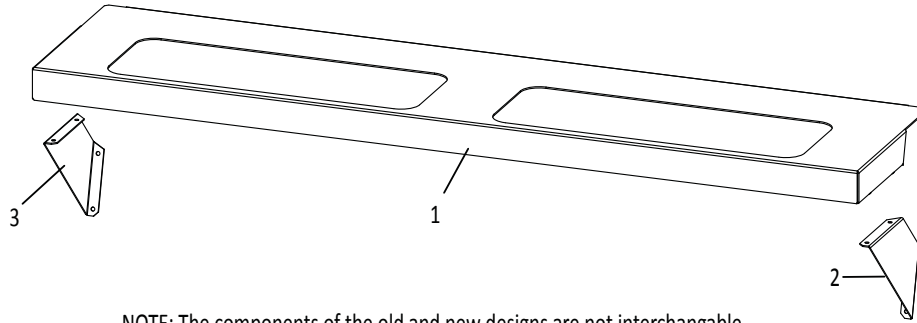

GARLAND PARTS IDENTIFICATION

Heavy Duty Counter Line (HDCL) Condiment Rail - 12", 24", 36", 48", 60", 72"

For All HDCL Models

NOTE: The components of the old and new designs are not interchangeable.