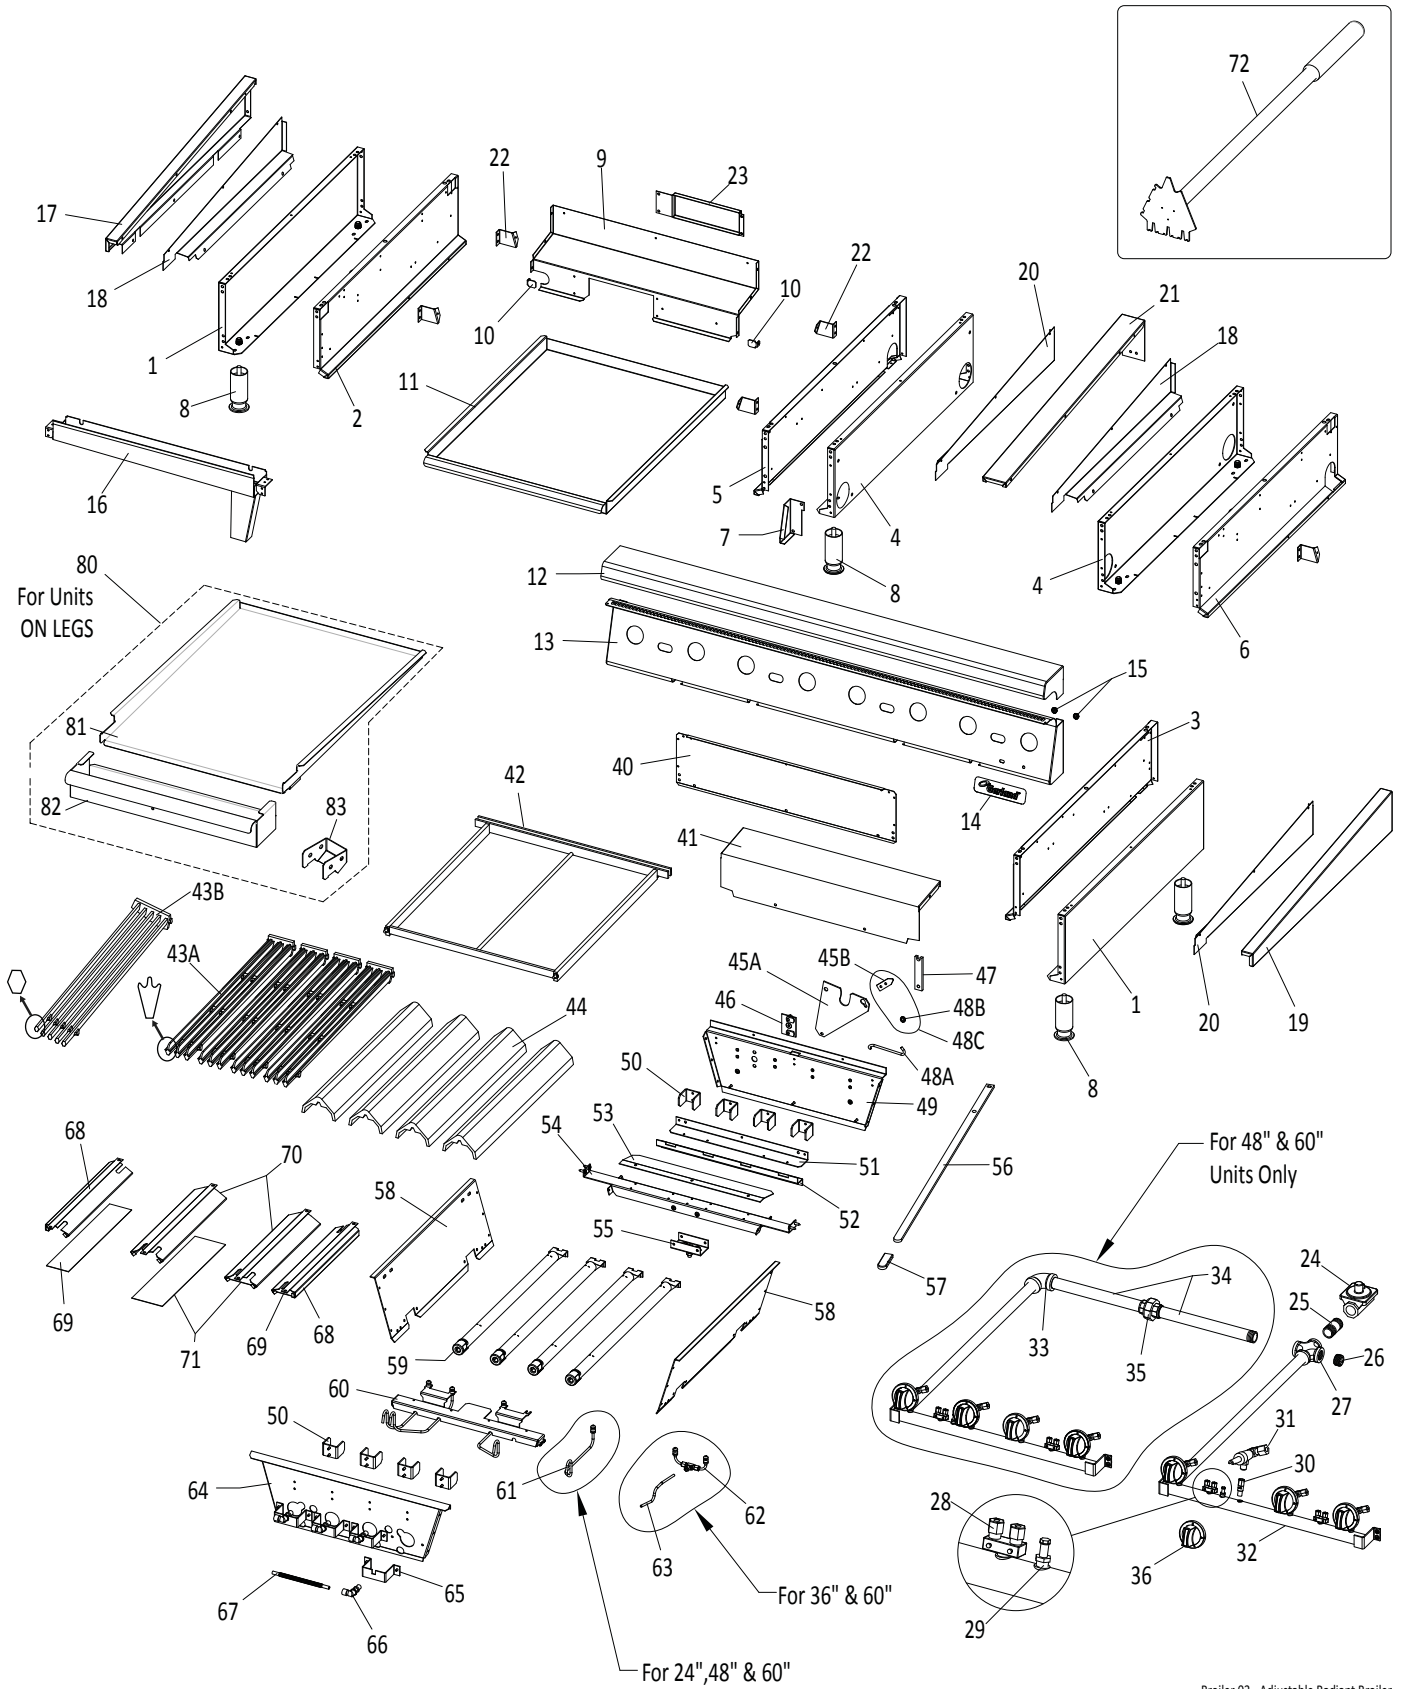

GARLAND PARTS IDENTIFICATION

Heavy Duty Counter Line Adjustable Radiant Broiler models GTBG24-AR24, GTBG36-AR36, GTBG48-AR48, GTBG60-AR60

ITEM	PART #	DESCRIPTION	QUANTITY				CRITICAL
			24	36	48	60	
1	CK4528343	Body Side Outer W/Hex Nuts	2	2	2	2	
2	4528275	Body Side Inner Left	1	1	1	1	
3	4528276	Body Side Inner Right	1	1	1	1	
4	CK4528609	Body Side Center W/Hex Nuts			2	2	
5	4528279	Body Side Center Inner Right			1	1	
6	4528278	Body Side Center Inner Left			1	1	
7	4528245	Valve Panel Center Support			1	1	
8	4528395	4" Adjustable S/S Leg	4	4	6	6	
9	4528458	24" Main Rear Panel Adj Brl	1		2	1	
	4528459	36" Main Rear Panel Adj Brl		1		1	
10	4528149	Drip Tray Stop	2	2	4	4	
11	4528145	24" Drip Tray	1		2	1	
	4528146	36" Drip Tray		1		1	
12	4528247	Front Rail - 24"	1				
	4528248	Front Rail - 36"		1			
	4528249	Front Rail - 48"			1		
	4528250	Front Rail - 60"				1	
13	4528444	Valve Panel - 24" Adj Radiant Broiler	1				
	4528445	Valve Panel - 36" Adj Radiant Broiler		1			
	4528446	Valve Panel - 48" Adj Radiant Broiler			1		
	4528447	Valve Panel - 60" Adj Radiant Broiler				1	
14	4529725	Garland Logo Small	1	1	1	1	
15	F640	Pal Nut	2	2	2	2	
16	4528391	24" Grease Trough Assembly	1		2	1	
	4528382	36" Grease Trough Assembly		1		1	
17	4528387	Broiler Filler Outside Left	1	1	1	1	
18	4528388	Broiler Filler Inside Left	1	1	2	2	
19	4528385	Broiler Filler Outside Right	1	1	1	1	
20	4528386	Broiler Filler Inside Right	1	1	2	2	
21	4528732	Broiler Filler Outside Center			1	1	
22	4528381	Hopper Mounting Bracket	4	4	8	8	
23	4528460	Main Rear Panel Cover Adj Brl	1	1	2	2	
24	2127502	Regulator 4.5" W/C - For Natural Gas	1	1	1	1	C
	2127500	Regulator 10" W/C - For Propane Gas					
25	G01738-14	3/4-14 Npt X 2" Long Nipple	1	1	1	1	
26	4528326	3/4-14 Npt Square Socket Plug	1	1	1	1	
27	4528727	3/4-14 Npt Cross Fitting			1	1	
	G01476-2	3/4-14 Npt Tee Fitting	1	1			
28	1510402	Double Gum Valve - 3/16 Tubing	2		4	2	C
	G03674-2	90 Deg Gum Valve - 3/16 Tubing		3		3	C
29	G02251-1	Pressure Test Spigot	1	1	2	2	
30	4528273	Valve Extension	4	6	8	10	C
31	G02599-01	Hi-Low Valve W/90 Deg Elbow	4	6	8	10	C
32	4528142	24" Manifold Assembly	1		2	1	
	4528143	36" Manifold Assembly		1		1	

* NOT ILLUSTRATED

RECOMMENDED STOCK PARTS