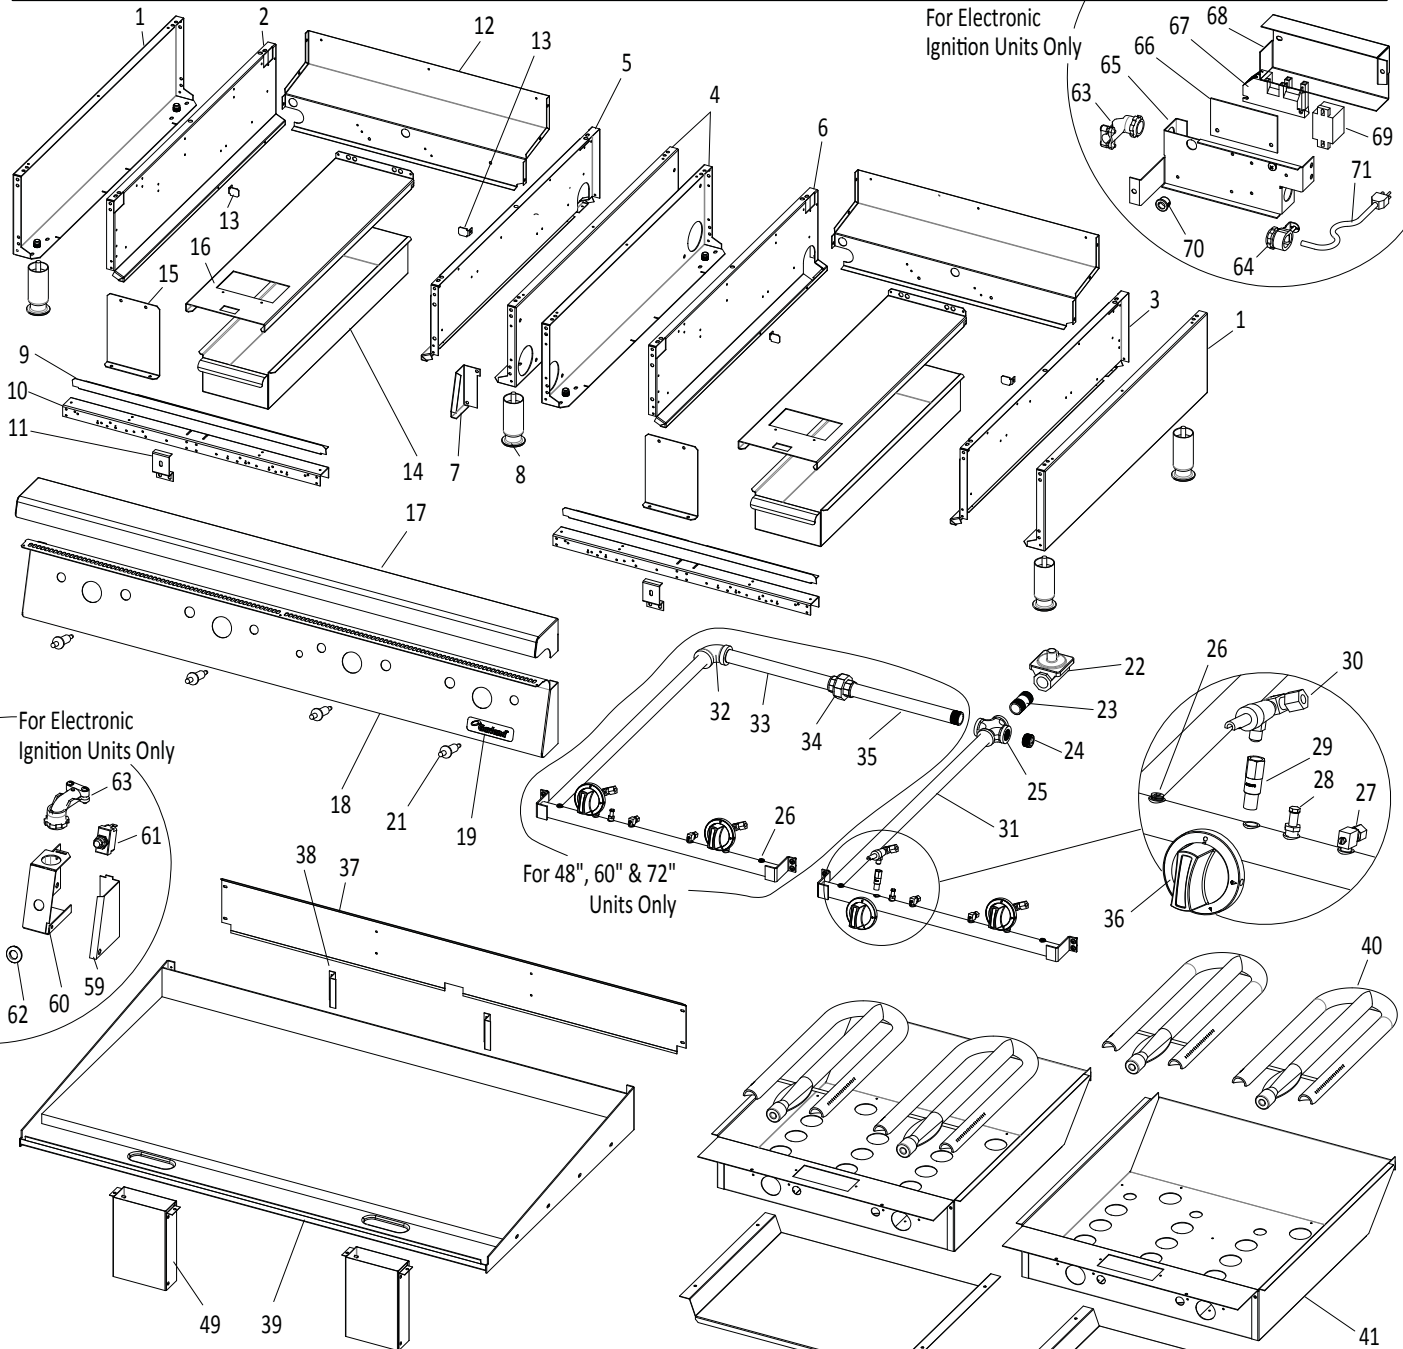

Heavy Duty Counter Line Hi/Low Griddles
models: GTGG24-G24, GTGG36-G36, GTGG48-G48, GTGG60-G60 & GTGG72-G72

**FOR UNITS MANUFACTURED FROM:
01-APR-2011 / SERIAL# 1104100100001**

Griddle 02 - Hi-Low FROM Apr-2011

GARLAND PARTS IDENTIFICATION

Heavy Duty Counter Line Hi/Low Griddles

models GTGG24-G24, GTGG36-G36, GTGG48-G48, GTGG60-G60, GTGG72-G72

(For units manufactured FROM: 01-APR-2011 / SERIAL# 1104100100001)

ITEM	PART #	DESCRIPTION	QUANTITY					CRITICAL
			24	36	48	60	72	
1	CK4528343	Body Side Outer w/ Hex Nuts	2	2	2	2	2	
2	4528275	Body Side Inner Left	1	1	1	1	1	
3	4528276	Body Side Inner Right	1	1	1	1	1	
4	CK4528609	Body Side Center W/Hex Nuts			2	2	2	
5	4528279	Body Side Center Inner Right			1	1	1	
6	4528278	Body Side Center Inner Left			1	1	1	
7	4528245	Valve Panel Center Support			1	1	1	
8	4528395	4" Adjustable S/S Leg	4	4	6	6	6	
9	4523186	24" Drip Angle	1		2	1		
	4523069	36" Drip Angle		1		1	2	
10	4523184	24" Main Channel	1		2	1		
	4523068	36" Main Channel		1		1	2	
11	4523194	Rail Support Bracket	1	1	2	2	2	
12	4528280	24" Main Rear Panel	1		2	1		
	4528281	36" Main Rear Panel		1		1	2	
13	4528149	Drip Tray Stop	2	2	4	4	4	
14	4528147	24" Griddle Drip Tray (for units with Cove Mount) - not shown	1		2	1		
	4528148	36" Griddle Drip Tray (for units with Cove Mount) - not shown		1		1	2	
	4529777	Grease Drawer	1	1	2	2	2	
15	4529776	Grease Drawer Slide Support	1	1	2	2	2	
16	4529783	Grease Drawer Slide	1	1	2	2	2	
17	4528247	Front Rail - 24"	1					
	4528248	Front Rail - 36"		1				
	4528249	Front Rail - 48"			1			
	4528250	Front Rail - 60"				1		
	4528251	Front Rail - 72"					1	
18	4528240	Valve Panel - 24" Hi/Low Griddle	1					
	4528241	Valve Panel - 36" Hi/Low Griddle		1				
	4528242	Valve Panel - 48" Hi/Low Griddle			1			
	4528243	Valve Panel - 60" Hi/Low Griddle				1		
	4528244	Valve Panel - 72" Hi/Low Griddle					1	
19	4529725	Garland Logo Small	1	1	1	1	1	
21	ITEM 21 IS FOR UNITS WITH PIEZO IGNITION ONLY (NOT FOR ELECTRONIC IGNITION MODELS)							
	1309201	Piezo Igniter	2	3	4	5	6	C
22	2127502	Regulator 4.5" W/C - For Natural Gas	1	1	1	1	1	C
	2127500	Regulator 10" W/C - For Propane Gas						
23	G01738-14	3/4-14 Npt x 2" Long Nipple	1	1	1	1	1	
24	4528326	3/4-14 Npt Square Socket Plug	1	1	1	1	1	
25	4528727	3/4-14 Npt Cross Fitting			1	1	1	
	G01476-2	3/4-14 Npt Tee Fitting	1	1				
26	2203400	1/8 Npt Steel Hex Plug	2	3	4	5	6	
27	G03674-2	90 Deg Gum Valve - 3/16 Tubing	2	3	4	5	6	C
28	G02251-1	Pressure Test Spigot	1	1	2	2	2	
29	4528273	Valve Extension	2	3	4	5	6	C
30	G02599-01	Hi-Low Valve w/ 90 Deg Elbow	2	3	4	5	6	C
31	4528142	24" Manifold Assembly	1		2	1		
	4528143	36" Manifold Assembly		1		1	2	
32	G01474-5	3/4-14 Npt 90 Deg Elbow			1	1	1	

* NOT ILLUSTRATED

RECOMMENDED STOCK PARTS