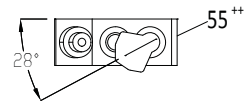

TOP VIEW - PILOT L/H