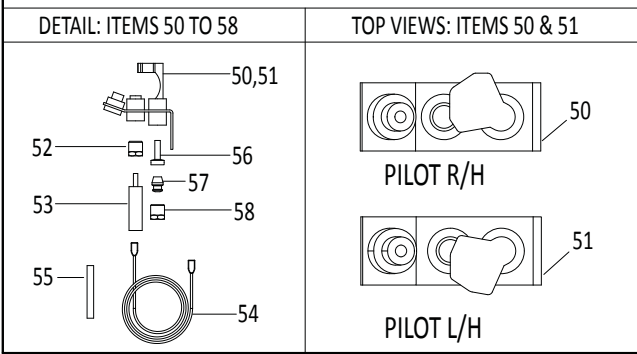

Heavy Duty Counter Line Hi/Low Griddles
models: GTGG24-G24, GTGG36-G36, GTGG48-G48, GTGG60-G60 & GTGG72-G72

**FOR UNITS MANUFACTURED FROM:
01-APR-2011 / SERIAL# 1104100100001**

Griddle 02 - Hi-Low FROM Apr-2011

GARLAND PARTS IDENTIFICATION

Heavy Duty Counter Line Hi/Low Griddles

models GTGG24-G24, GTGG36-G36, GTGG48-G48, GTGG60-G60, GTGG72-G72

(For units manufactured FROM: 01-APR-2011 / SERIAL# 1104100100001)

ITEM	PART #	DESCRIPTION	QUANTITY					CRITICAL
			24	36	48	60	72	
1	CK4528343	Body Side Outer w/ Hex Nuts	2	2	2	2	2	
2	4528275	Body Side Inner Left	1	1	1	1	1	
3	4528276	Body Side Inner Right	1	1	1	1	1	
4	CK4528609	Body Side Center W/Hex Nuts			2	2	2	
5	4528279	Body Side Center Inner Right			1	1	1	
6	4528278	Body Side Center Inner Left			1	1	1	
7	4528245	Valve Panel Center Support			1	1	1	
8	4528395	4" Adjustable S/S Leg	4	4	6	6	6	
9	4523186	24" Drip Angle	1		2	1		
	4523069	36" Drip Angle		1		1	2	
10	4523184	24" Main Channel	1		2	1		
	4523068	36" Main Channel		1		1	2	
11	4523194	Rail Support Bracket	1	1	2	2	2	
12	4528280	24" Main Rear Panel	1		2	1		
	4528281	36" Main Rear Panel		1		1	2	
13	4528149	Drip Tray Stop	2	2	4	4	4	
14	4528147	24" Griddle Drip Tray (for units with Cove Mount) - not shown	1		2	1		
	4528148	36" Griddle Drip Tray (for units with Cove Mount) - not shown		1		1	2	
	4529777	Grease Drawer	1	1	2	2	2	
15	4529776	Grease Drawer Slide Support	1	1	2	2	2	
16	4529783	Grease Drawer Slide	1	1	2	2	2	
17	4528247	Front Rail - 24"	1					
	4528248	Front Rail - 36"		1				
	4528249	Front Rail - 48"			1			
	4528250	Front Rail - 60"				1		
	4528251	Front Rail - 72"					1	
18	4528240	Valve Panel - 24" Hi/Low Griddle	1					
	4528241	Valve Panel - 36" Hi/Low Griddle		1				
	4528242	Valve Panel - 48" Hi/Low Griddle			1			
	4528243	Valve Panel - 60" Hi/Low Griddle				1		
	4528244	Valve Panel - 72" Hi/Low Griddle					1	
19	4529725	Garland Logo Small	1	1	1	1	1	
21	ITEM 21 IS FOR UNITS WITH PIEZO IGNITION ONLY (NOT FOR ELECTRONIC IGNITION MODELS)							
	1309201	Piezo Igniter	2	3	4	5	6	C
22	2127502	Regulator 4.5" W/C - For Natural Gas	1	1	1	1	1	C
	2127500	Regulator 10" W/C - For Propane Gas						
23	G01738-14	3/4-14 Npt x 2" Long Nipple	1	1	1	1	1	
24	4528326	3/4-14 Npt Square Socket Plug	1	1	1	1	1	
25	4528727	3/4-14 Npt Cross Fitting			1	1	1	
	G01476-2	3/4-14 Npt Tee Fitting	1	1				
26	2203400	1/8 Npt Steel Hex Plug	2	3	4	5	6	
27	G03674-2	90 Deg Gum Valve - 3/16 Tubing	2	3	4	5	6	C
28	G02251-1	Pressure Test Spigot	1	1	2	2	2	
29	4528273	Valve Extension	2	3	4	5	6	C
30	G02599-01	Hi-Low Valve w/ 90 Deg Elbow	2	3	4	5	6	C
31	4528142	24" Manifold Assembly	1		2	1		
	4528143	36" Manifold Assembly		1		1	2	
32	G01474-5	3/4-14 Npt 90 Deg Elbow			1	1	1	

* NOT ILLUSTRATED

RECOMMENDED STOCK PARTS