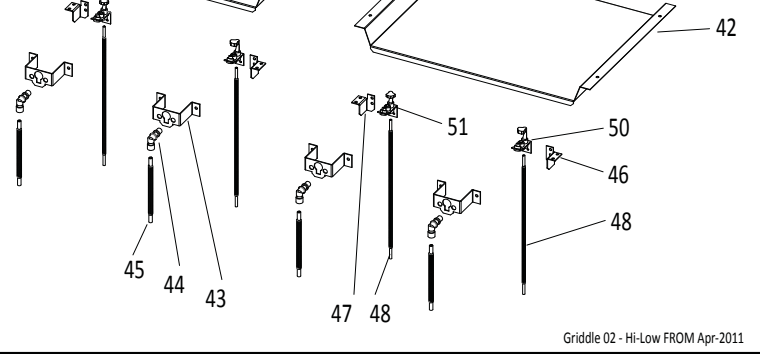

Heavy Duty Counter Line Hi/Low Griddles
models: GTGG24-G24, GTGG36-G36, GTGG48-G48, GTGG60-G60 & GTGG72-G72

**FOR UNITS MANUFACTURED FROM:
01-APR-2011 / SERIAL# 1104100100001**

Griddle 02 - Hi-Low FROM Apr-2011

GARLAND PARTS IDENTIFICATION

Heavy Duty Counter Line Hi/Low Griddles

models GTGG24-G24, GTGG36-G36, GTGG48-G48, GTGG60-G60, GTGG72-G72

(For units manufactured FROM: 01-APR-2011 / SERIAL# 1104100100001)

ITEM	PART #	DESCRIPTION	QUANTITY					CRITICAL
			24	36	48	60	72	
1	CK4528343	Body Side Outer w/ Hex Nuts	2	2	2	2	2	
2	4528275	Body Side Inner Left	1	1	1	1	1	
3	4528276	Body Side Inner Right	1	1	1	1	1	
4	CK4528609	Body Side Center W/Hex Nuts			2	2	2	
5	4528279	Body Side Center Inner Right			1	1	1	
6	4528278	Body Side Center Inner Left			1	1	1	
7	4528245	Valve Panel Center Support			1	1	1	
8	4528395	4" Adjustable S/S Leg	4	4	6	6	6	
9	4523186	24" Drip Angle	1		2	1		
	4523069	36" Drip Angle		1		1	2	
10	4523184	24" Main Channel	1		2	1		
	4523068	36" Main Channel		1		1	2	
11	4523194	Rail Support Bracket	1	1	2	2	2	
12	4528280	24" Main Rear Panel	1		2	1		
	4528281	36" Main Rear Panel		1		1	2	
13	4528149	Drip Tray Stop	2	2	4	4	4	
14	4528147	24" Griddle Drip Tray (for units with Cove Mount) - not shown	1		2	1		
	4528148	36" Griddle Drip Tray (for units with Cove Mount) - not shown		1		1	2	
	4529777	Grease Drawer	1	1	2	2	2	
15	4529776	Grease Drawer Slide Support	1	1	2	2	2	
16	4529783	Grease Drawer Slide	1	1	2	2	2	
17	4528247	Front Rail - 24"	1					
	4528248	Front Rail - 36"		1				
	4528249	Front Rail - 48"			1			
	4528250	Front Rail - 60"				1		
	4528251	Front Rail - 72"					1	
18	4528240	Valve Panel - 24" Hi/Low Griddle	1					
	4528241	Valve Panel - 36" Hi/Low Griddle		1				
	4528242	Valve Panel - 48" Hi/Low Griddle			1			
	4528243	Valve Panel - 60" Hi/Low Griddle				1		
	4528244	Valve Panel - 72" Hi/Low Griddle					1	
19	4529725	Garland Logo Small	1	1	1	1	1	
21	ITEM 21 IS FOR UNITS WITH PIEZO IGNITION ONLY (NOT FOR ELECTRONIC IGNITION MODELS)							
	1309201	Piezo Igniter	2	3	4	5	6	C
22	2127502	Regulator 4.5" W/C - For Natural Gas	1	1	1	1	1	C
	2127500	Regulator 10" W/C - For Propane Gas						
23	G01738-14	3/4-14 Npt x 2" Long Nipple	1	1	1	1	1	
24	4528326	3/4-14 Npt Square Socket Plug	1	1	1	1	1	
25	4528727	3/4-14 Npt Cross Fitting			1	1	1	
	G01476-2	3/4-14 Npt Tee Fitting	1	1				
26	2203400	1/8 Npt Steel Hex Plug	2	3	4	5	6	
27	G03674-2	90 Deg Gum Valve - 3/16 Tubing	2	3	4	5	6	C
28	G02251-1	Pressure Test Spigot	1	1	2	2	2	
29	4528273	Valve Extension	2	3	4	5	6	C
30	G02599-01	Hi-Low Valve w/ 90 Deg Elbow	2	3	4	5	6	C
31	4528142	24" Manifold Assembly	1		2	1		
	4528143	36" Manifold Assembly		1		1	2	
32	G01474-5	3/4-14 Npt 90 Deg Elbow			1	1	1	

* NOT ILLUSTRATED

RECOMMENDED STOCK PARTS