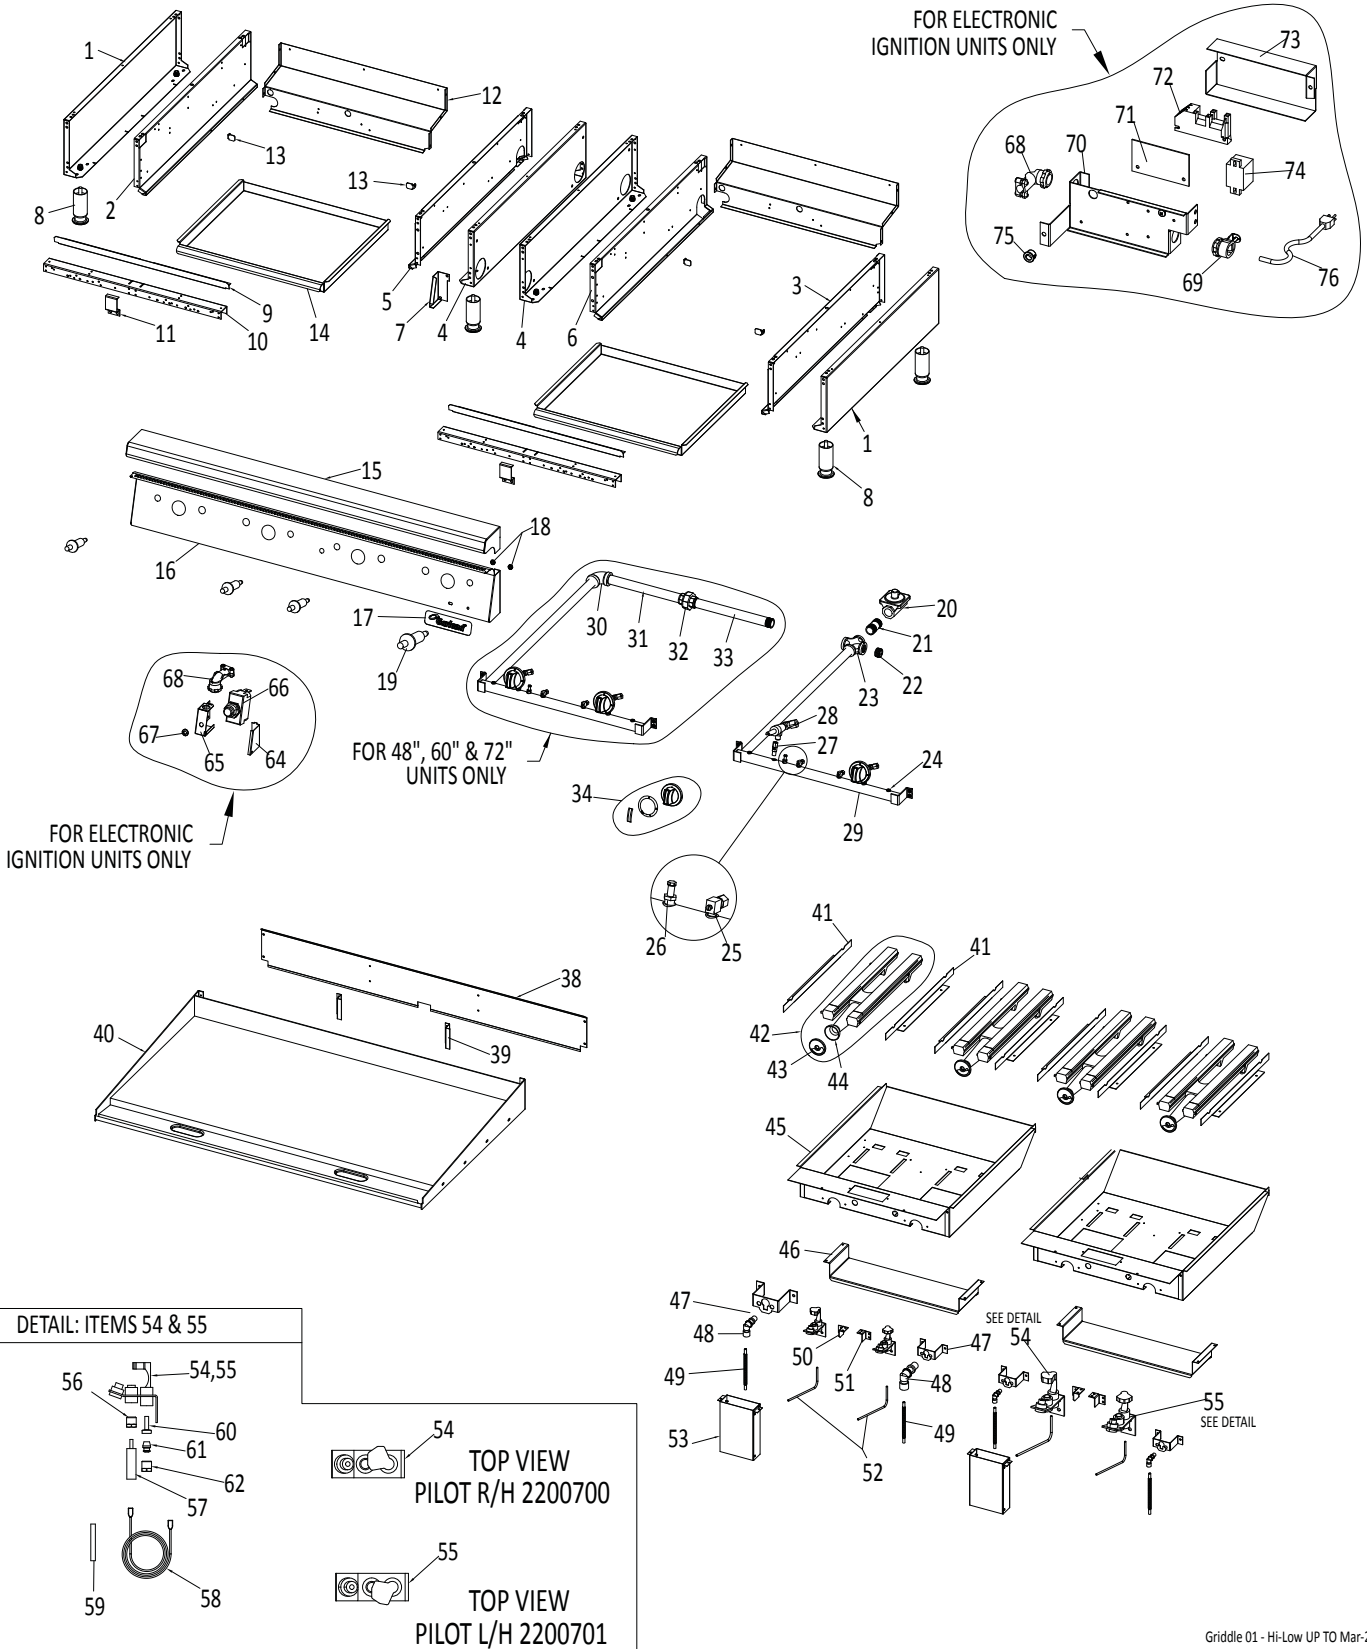

Heavy Duty Counter Line Hi/Low Griddle
models GTGG24-G24, GTGG36-G36, GTGG48-G48, GTGG60-G60 & GTGG72-G72

**FOR UNITS MANUFACTURED UP TO:
31-MAR-2011 / SERIAL# 1103100199999**

GARLAND PARTS IDENTIFICATION

Heavy Duty Counter Line Hi/Low Griddle

models GTGG24-G24, GTGG36-G36, GTGG48-G48, GTGG60-G60, GTGG72-G72

(For units manufactured UP TO: 31-MAR-2011 / SERIAL# 1103100199999)

ITEM	PART #	DESCRIPTION	QUANTITY					CRITICAL
			24	36	48	60	72	
1	CK4528343	Body Side Outer W/Hex Nuts	2	2	2	2	2	
2	4528275	Body Side Inner Left	1	1	1	1	1	
3	4528276	Body Side Inner Right	1	1	1	1	1	
4	CK4528609	Body Side Center W/Hex Nuts			2	2	2	
5	4528279	Body Side Center Inner Right			1	1	1	
6	4528278	Body Side Center Inner Left			1	1	1	
7	4528245	Valve Panel Center Support			1	1	1	
8	4528395	4" Adjustable S/S Leg	4	4	6	6	6	
9	4523186	24" Drip Angle	1		2	1		
	4523069	36" Drip Angle		1		1	2	
10	4523184	24" Main Channel	1		2	1		
	4523068	36" Main Channel		1		1	2	
11	4523194	Rail Support Bracket	1	1	2	2	2	
12	4528280	24" Main Rear Panel	1		2	1		
	4528281	36" Main Rear Panel		1		1	2	
13	4528149	Drip Tray Stop	2	2	4	4	4	
14	4528147	24" Griddle Drip Tray	1		2	1		
	4528148	36" Griddle Drip Tray		1		1	2	
15	4528247	Front Rail - 24"	1					
	4528248	Front Rail - 36"		1				
	4528249	Front Rail - 48"			1			
	4528250	Front Rail - 60"				1		
	4528251	Front Rail - 72"					1	
16	4528240	Valve Panel - 24" Hi/Low Griddle	1					
	4528241	Valve Panel - 36" Hi/Low Griddle		1				
	4528242	Valve Panel - 48" Hi/Low Griddle			1			
	4528243	Valve Panel - 60" Hi/Low Griddle				1		
	4528244	Valve Panel - 72" Hi/Low Griddle					1	
17	4529725	Garland Logo Small	1	1	1	1	1	
18	F640	Pal Nut	2	2	2	2	2	
19	1309201	Piezo Igniter Note: ONLY for units with Piezo Ignition. NOT for Electronic Ignition models.	2	3	4	5	6	C
20	2127502	Regulator 4.5" W/C - For Natural Gas	1	1	1	1	1	C
	2127500	Regulator 10" W/C - For Propane Gas						
21	G01738-14	3/4-14 Npt X 2" Long Nipple	1	1	1	1	1	
22	4528326	3/4-14 Npt Square Socket Plug	1	1	1	1	1	
23	4528727	3/4-14 Npt Cross Fitting			1	1	1	
	G01476-2	3/4-14 Npt Tee Fitting	1	1				
24	2203400	1/8 Npt Steel Hex Plug	2	3	4	5	6	
25	G03674-2	90 Deg Gum Valve - 3/16 Tubing	1	1	2	2	2	C
26	G02251-1	Pressure Test Spigot	1	1	2	2	2	
27	4528273	Valve Extension	2	3	4	5	6	C
28	G02599-01	Hi-Low Valve W/90 Deg Elbow	2	3	4	5	6	C
29	4528142	24" Manifold Assembly	1		2	1		
	4528143	36" Manifold Assembly		1		1	2	
30	G01474-5	3/4-14 Npt 90 Deg Elbow			1	1	1	
31	G01738-20	3/4-14 Npt X 10-5/8" Long Nipple			1	1		
	G01738-16	3/4-14 Npt X 22-3/4" Long Nipple					1	
32	G01963-1	3/4-14 Npt Union Fitting			1	1	1	

* NOT ILLUSTRATED

RECOMMENDED STOCK PARTS