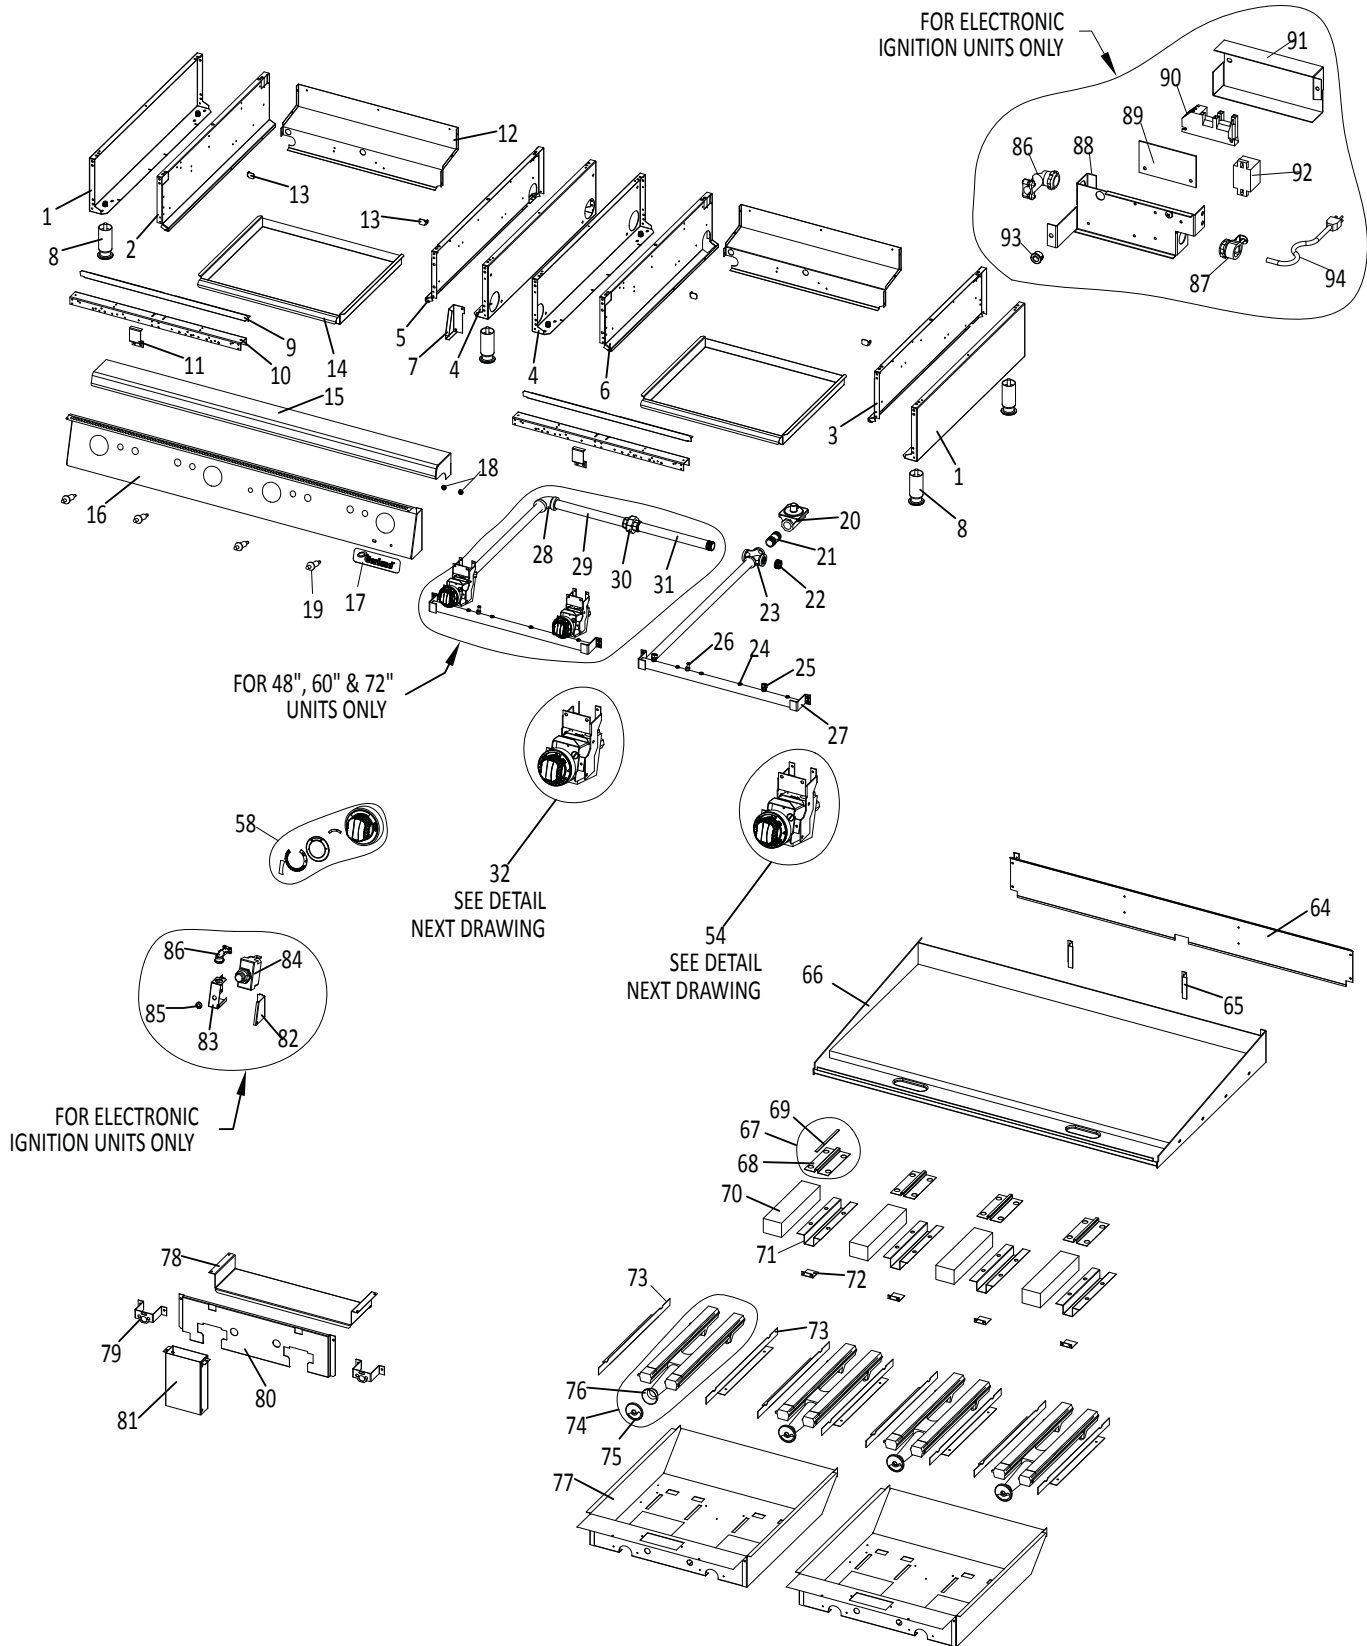

Heavy Duty Counter Line Thermostatic Control Griddles
MODELS: GTGG24-GT24, GTGG36-GT36, GTGG48-GT48, GTGG60-GT60 & GTGG72-GT72

**FOR UNITS MANUFACTURED UP TO:
31-MAR-2011 / SERIAL# 110310019999 (DRAWING 1 OF 2)**

GARLAND PARTS IDENTIFICATION

Heavy Duty Counter Line Thermostatic Control Griddle

models **GTGG24-GT24, GTGG36-GT36, GTGG48-GT48, GTGG60-GT60, GTGG72-GT72**

(For units manufactured UP TO: 31-MAR-2011 / SERIAL# 1103100199999)

ITEM	PART #	DESCRIPTION	QUANTITY					CRITICAL
			24	36	48	60	72	
1	CK4528343	Body Side Outer W/Hex Nu ts	2	2	2	2	2	
2	4528275	Body Side Inner Left	1	1	1	1	1	
3	4528276	Body Side Inner Right	1	1	1	1	1	
4	CK4528609	Body Side Center W/Hex Nuts			2	2	2	
5	4528279	Body Side Center Inner Right			1	1	1	
6	4528278	Body Side Center Inner Left			1	1	1	
7	4528245	Valve Panel Center Support			1	1	1	
8	4528395	4" Adjustable S/S Leg	4	4	6	6	6	
9	4523186	24" Drip Angle	1		2	1		
	4523069	36" Drip Angle		1		1	2	
10	4523184	24" Main Channel	1		2	1		
	4523068	36" Main Channel		1		1	2	
11	4523194	Rail Support Bracket	1	1	2	2	2	
12	4528280	24" Main Rear Panel	1		2	1		
	4528281	36" Main Rear Panel		1		1	2	
13	4528149	Drip Tray Stop	2	2	4	4	4	
14	4528147	24" Griddle Drip Tray	1		2	1		
	4528148	36" Griddle Drip Tray		1		1	2	
15	4528247	Front Rail - 24"	1					
	4528248	Front Rail - 36"		1				
	4528249	Front Rail - 48"			1			
	4528250	Front Rail - 60"				1		
	4528251	Front Rail - 72"					1	
16	4528235	Valve Panel - 24" Thermostatic Griddle	1					
	4528236	Valve Panel - 36" Thermostatic Griddle		1				
	4528237	Valve Panel - 48" Thermostatic Griddle			1			
	4528238	Valve Panel - 60" Thermostatic Griddle				1		
	4528239	Valve Panel - 72" Thermostatic Griddle					1	
17	4529725	Garland Logo Small	1	1	1	1	1	
18	F640	Pal Nut	2	2	2	2	2	
19	ITEM 19 IS FOR UNITS WITH PIEZO IGNITION ONLY (NOT FOR ELECTRONIC IGNITION MODELS)							
	1309201	Piezo Igniter	2	3	4	5	6	C
20	2127502	Regulator 4.5" W/C - For Natural Gas	1	1	1	1	1	C
	2127500	Regulator 10" W/C - For Propane Gas						
21	G01738-14	3/4-14 Npt X 2" Long Nipple	1	1	1	1	1	
22	4528326	3/4-14 Npt Square Socket Plug	1	1	1	1	1	
23	4528727	3/4-14 Npt Cross Fitting			1	1	1	
	G01476-2	3/4-14 Npt Tee Fitting	1	1				
24	2203400	1/8 Npt Steel Hex Plug	4	6	8	10	12	
25	4523064	3/8 Tube To 1/8 Npt Straight Comp. Fitting	2	3	4	5	6	
26	G02251-1	Pressure Test Spigot	1	1	2	2	2	
27	4528142	24" Manifold Assembly	1		2	1		
	4528143	36" Manifold Assembly		1		1	2	
28	G01474-5	3/4-14 Npt 90 Deg Elbow			1	1	1	
29	G01738-20	3/4-14 Npt X 10-5/8" Long Nipple			1	1		
	G01738-16	3/4-14 Npt X 22-3/4" Long Nipple					1	
30	G01963-1	3/4-14 Npt Union Fitting			1	1	1	
31	G01738-20	3/4-14 Npt X 10-5/8" Long Nipple			1	1	1	

* NOT ILLUSTRATED

RECOMMENDED STOCK PARTS