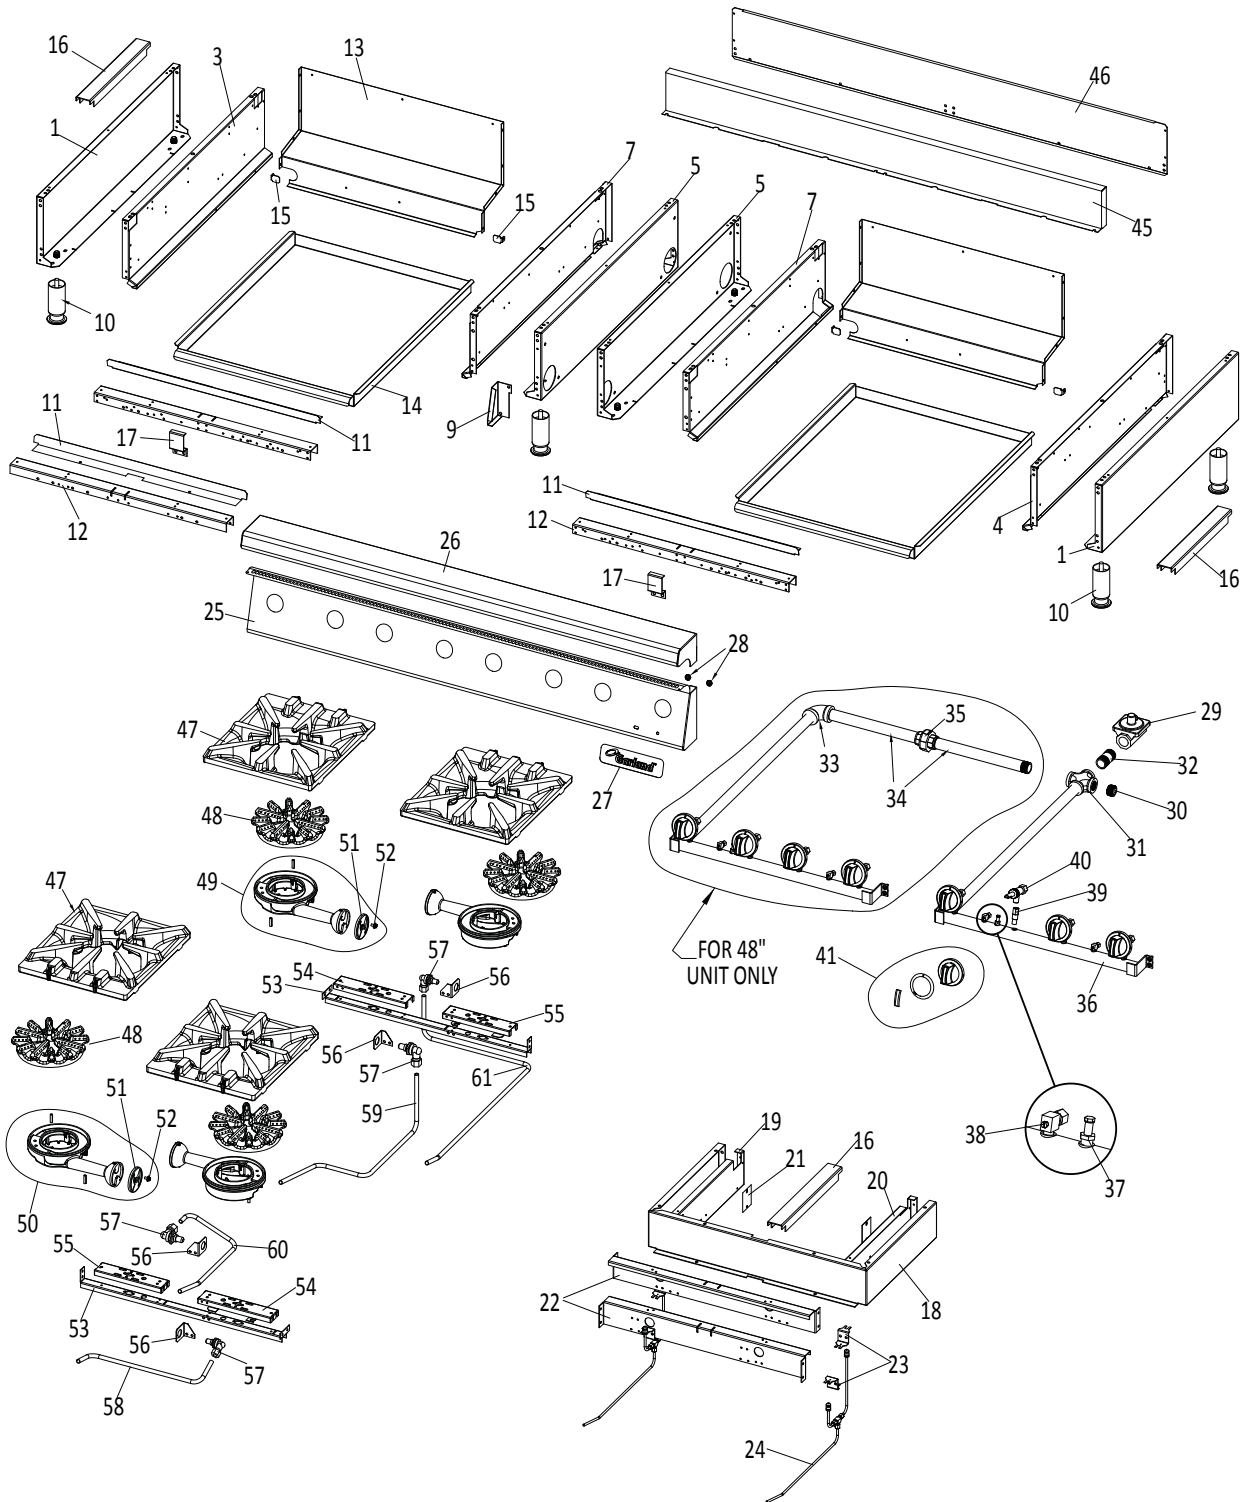

GARLAND PARTS IDENTIFICATION

Heavy Duty Counter Line Open Top Step-Up models GTOG24-SU4, GTOG36-SU6, GTOG48-SU8

ITEM	PART #	DESCRIPTION	QUANTITY			CRITICAL
			24	36	48	
1	CK4528343	Body Side Outer W/Hex Nuts	2	2	2	
3	4528275	Body Side Inner Left	1	1	1	
4	4528276	Body Side Inner Right	1	1	1	
5	CK4528609	Body Side Center W/Hex Nuts			2	
7	4528279	Body Side Center Inner Right			1	
8	4528278	Body Side Center Inner Left			1	
9	4528245	Valve Panel Center Support			1	
10	4528395	4" Adjustable S/S Leg	4	4	6	
11	4523186	24" Drip Angle	2		4	
	4523069	36" Drip Angle		2		
12	4523184	24" Main Channel	2		4	
	4523068	36" Main Channel		2		
13	4528282	24" Main Rear Panel Step Up	1		2	
	4528283	36" Main Rear Panel Step Up		1		
14	4528145	24" Drip Tray	1		2	
	4528146	36" Drip Tray		1		
15	4528149	Drip Tray Stop	2	2	4	
16	4528261	Grate Support Rail Step Up	2	4	4	
17	4523194	Rail Support Bracket	1	1	2	
18	4528263	Wrapper 24" Step Up	1		2	
	4528264	Wrapper 36" Step Up		1		
19	4528253	Inner Wrapper Left	1	1	2	
20	4528254	Inner Wrapper Right	1	1	2	
21	4528252	Patch Step Up Wrapper	2	2	4	
22	4528262	Channel 24" Step Up	2		4	
	4528334	Channel 36" Step Up		2		
23	4528260	Pilot Brkt G Step Up	4	6	8	
24	4528341	GT/UT Step Up Pilot Tube Assembly	2	3	4	C
25	4528232	Valve Panel - 24" Open Top	1			
	4528233	Valve Panel - 36" Open Top		1		
	4528234	Valve Panel - 48" Open Top			1	
26	4528247	Front Rail - 24"	1			
	4528248	Front Rail - 36"		1		
	4528249	Front Rail - 48"			1	
27	4529725	Garland Logo Small	1	1	1	
28	F640	Pal Nut	2	2	2	
29	2127502	Regulator 4.5" W/C - For Natural Gas	1	1	1	C
	2127500	Regulator 10" W/C - For Propane Gas				
30	4528326	3/4-14 Npt Square Socket Plug	1	1	1	
31	4528727	3/4-14 Npt Cross Fitting			1	
	G01476-2	3/4-14 Npt Tee Fitting	1	1		
32	G01738-14	3/4-14 Npt X 2" Long Nipple	1	1	1	
33	G01474-5	3/4-14 Npt 90 Deg Elbow			1	
34	G01738-20	3/4-14 Npt X 10-5/8" Long Nipple			2	
35	G01963-1	3/4-14 Npt Union Fitting			1	
36	4528142	24" Manifold Assembly	1		2	
	4528143	36" Manifold Assembly		1		
37	G02251-1	Pressure Test Spigot	1	1	2	
38	G03674-2	90 Deg Gum Valve - 3/16 Tubing	2	3	4	C
39	4528273	Valve Extension	4	6	8	C

* NOT ILLUSTRATED

RECOMMENDED STOCK PARTS