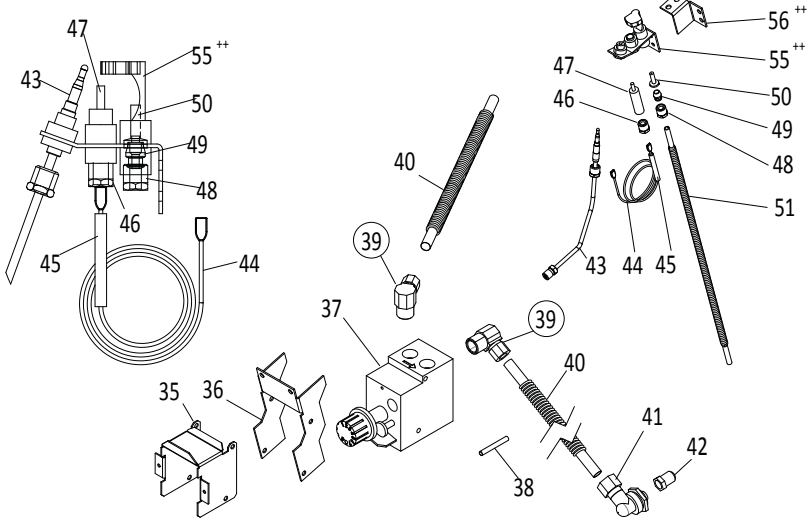

Heavy Duty Counter Line Thermostatic Control Griddle
MODELS: GTGG24-GT24, GTGG36-GT36, GTGG48-GT48, GTGG60-GT60 & GTGG72-GT72

**FOR UNITS MANUFACTURED FROM:
01-APR-2011 / SERIAL# 1104100100001 (DRAWING 2 OF 2)**

DETAIL VIEW - LEFT THERMOSTAT CONTROL ASSEMBLY (#34)

NOTE: Items with ** differ from assembly #54 below.

CAUTION: MUST INSTALL Item (39) in SAME LOCATION as on control being replaced.