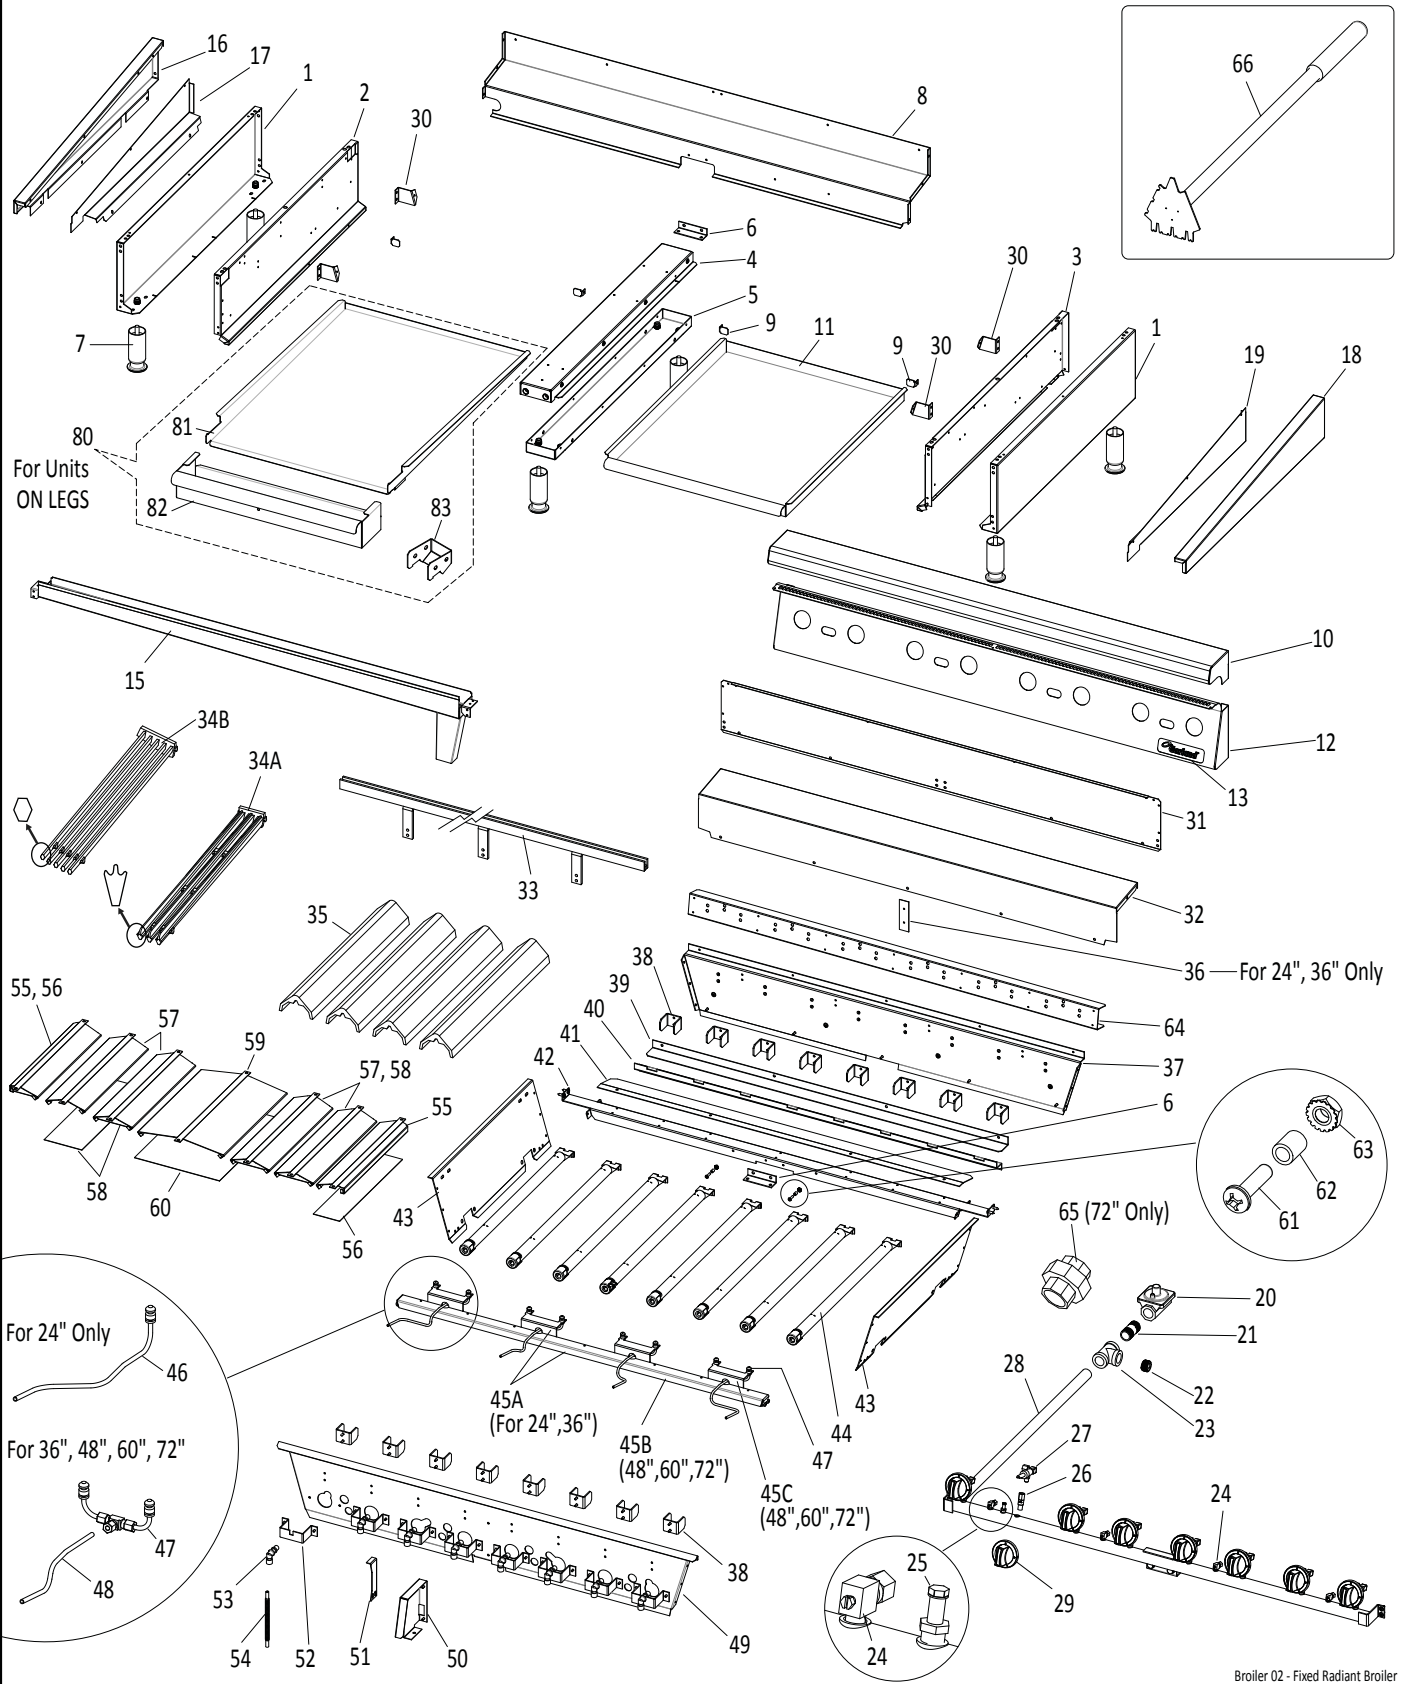

Heavy Duty Counter Line Fixed Radiant Broiler
models GTBG24-NR24, GTBG36-NR36, GTBG48-NR48, GTBG60-NR60, GTBG72-NR72

For units manufactured FROM: 19-NOV-2010 / SERIAL# 1011100100554

Broiler 02 - Fixed Radiant Broiler