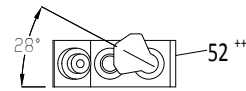

TOP VIEW - PILOT R/H