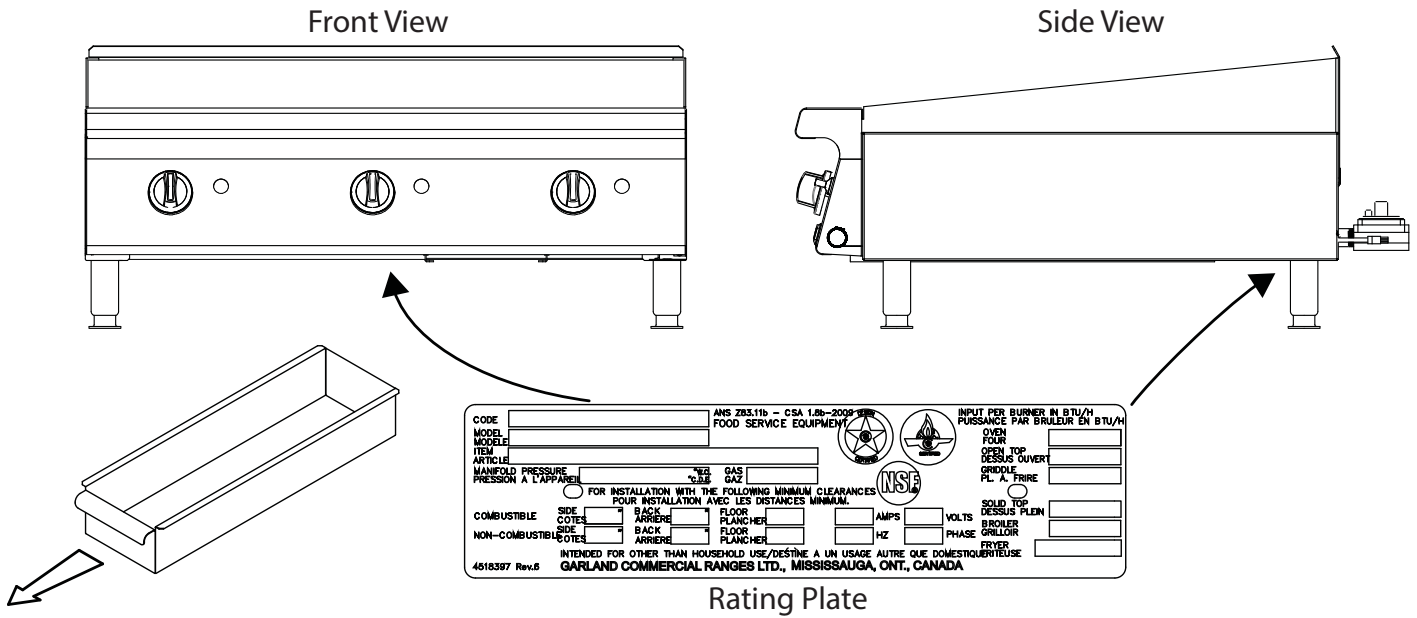

# Rating Plate Location

The rating plate is affixed to a bracket mounted at the rear of the unit but visible from the front. The grease drawer may need to be removed to view the rating plate.