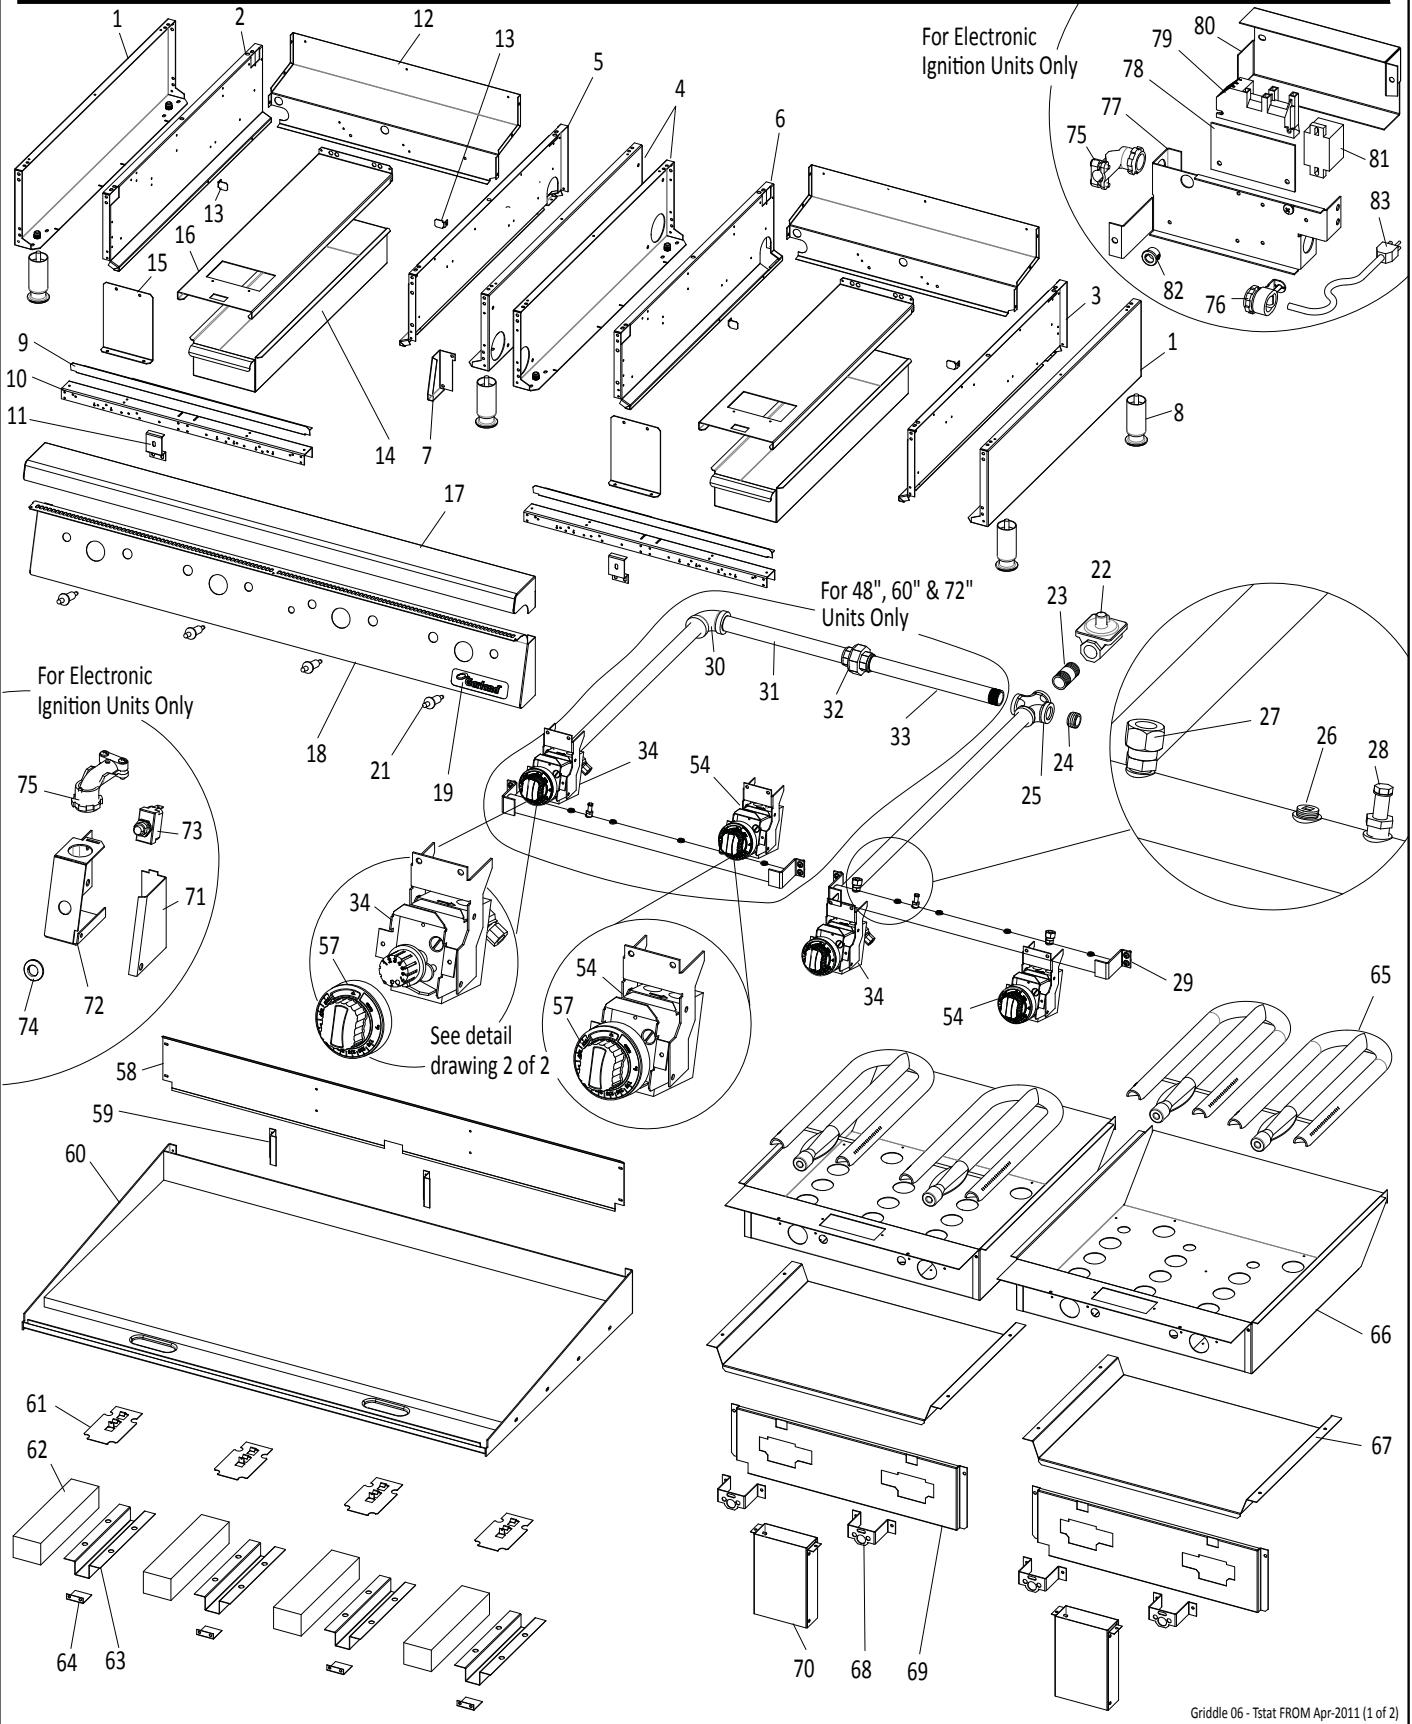

Heavy Duty Counter Line Thermostatic Control Griddle
MODELS: GTGG24-GT24, GTGG36-GT36, GTGG48-GT48, GTGG60-GT60 & GTGG72-GT72

FOR UNITS MANUFACTURED FROM:
01-APR-2011 / SERIAL# 1104100100001 (DRAWING 1 OF 2)

Griddle 06 - Tstat FROM Apr-2011 (1 of 2)

GARLAND PARTS IDENTIFICATION

Heavy Duty Counter Line Thermostatic Control Griddle

models GTGG24-GT24, GTGG36-GT36, GTGG48-GT48, GTGG60-GT60, GTGG72-GT72

(For units manufactured FROM: 01-APR-2011 / SERIAL# 1104100100001)

ITEM	PART #	DESCRIPTION	QUANTITY					CRITICAL
			24	36	48	60	72	
1	CK4528343	Body Side Outer w/ Hex Nuts	2	2	2	2	2	
2	4528275	Body Side Inner Left	1	1	1	1	1	
3	4528276	Body Side Inner Right	1	1	1	1	1	
4	CK4528609	Body Side Center w/Hex Nuts			2	2	2	
5	4528279	Body Side Center Inner Right			1	1	1	
6	4528278	Body Side Center Inner Left			1	1	1	
7	4528245	Valve Panel Center Support			1	1	1	
8	4528395	4" Adjustable S/S Leg	4	4	6	6	6	
9	4523186	24" Drip Angle	1		2	1		
	4523069	36" Drip Angle		1		1	2	
10	4523184	24" Main Channel	1		2	1		
	4523068	36" Main Channel		1		1	2	
11	4523194	Rail Support Bracket	1	1	2	2	2	
12	4528280	24" Main Rear Panel	1		2	1		
	4528281	36" Main Rear Panel		1		1	2	
13	4528149	Drip Tray Stop	2	2	4	4	4	
14	4528147	24" Griddle Drip Tray (for units with Cove Mount) - not shown	1		2	1		
	4528148	36" Griddle Drip Tray (for units with Cove Mount) - not shown				1	2	
	4529777	Grease Drawer	1	1	2	2	2	
15	4529776	Grease Drawer Slide Support	1	1	2	2	2	
16	4529783	Grease Drawer Slide	1	1	2	2	2	
17	4528247	Front Rail - 24"	1					
	4528248	Front Rail - 36"		1				
	4528249	Front Rail - 48"			1			
	4528250	Front Rail - 60"				1		
	4528251	Front Rail - 72"					1	
18	4528235	Valve Panel - 24" Thermostatic Griddle	1					
	4528236	Valve Panel - 36" Thermostatic Griddle		1				
	4528237	Valve Panel - 48" Thermostatic Griddle			1			
	4528238	Valve Panel - 60" Thermostatic Griddle				1		
	4528239	Valve Panel - 72" Thermostatic Griddle					1	
19	4529725	Garland Logo Small	1	1	1	1	1	
21	ITEM 21 IS FOR UNITS WITH PIEZO IGNITION ONLY (NOT FOR ELECTRONIC IGNITION MODELS)							
	1309201	Piezo Igniter	2	3	4	5	6	C
22	2127502	Regulator 4.5" W/C - For Natural Gas	1	1	1	1	1	C
	2127500	Regulator 10" W/C - For Propane Gas						
23	G01738-14	3/4-14 Npt x 2" Long Nipple	1	1	1	1	1	
24	4528326	3/4-14 Npt Square Socket Plug	1	1	1	1	1	
25	4528727	3/4-14 Npt Cross Fitting			1	1	1	
	G01476-2	3/4-14 Npt Tee Fitting	1	1				
26	2203400	1/8 Npt Steel Hex Plug	4	6	8	10	12	
27	4523064	3/8 Tube To 1/8 Npt Straight Comp. Fitting	2	3	4	5	6	
28	G02251-1	Pressure Test Spigot	1	1	2	2	2	
29	4528142	24" Manifold Assembly	1		2	1		
	4528143	36" Manifold Assembly		1		1	2	
30	G01474-5	3/4-14 Npt 90 Deg Elbow			1	1	1	
31	G01738-20	3/4-14 Npt x 10-5/8" Long Nipple			1	1		
	G01738-16	3/4-14 Npt x 22-3/4" Long Nipple					1	
32	G01963-1	3/4-14 Npt Union Fitting			1	1	1	

* NOT ILLUSTRATED

RECOMMENDED STOCK PARTS