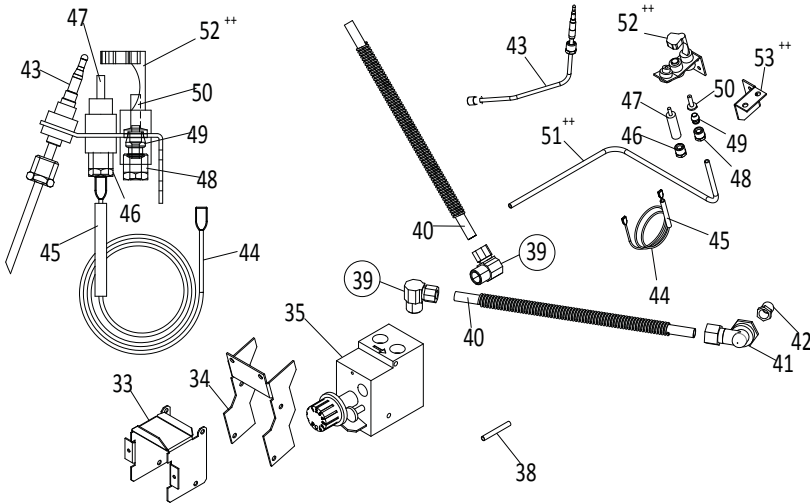

Heavy Duty Counter Line Thermostatic Control Griddle
MODELS: GTGG24-GT24, GTGG36-GT36, GTGG48-GT48, GTGG60-GT60 & GTGG72-GT72

FOR UNITS MANUFACTURED UP TO:
31-MAR-2011 / SERIAL# 110310019999 (DRAWING 2 OF 2)

DETAIL VIEW - LEFT THERMOSTAT CONTROL ASSEMBLY (#32)

NOTE: Items with ** differ from assembly #54 below.

CAUTION: MUST INSTALL Item (39) in SAME LOCATION as on control being replaced.