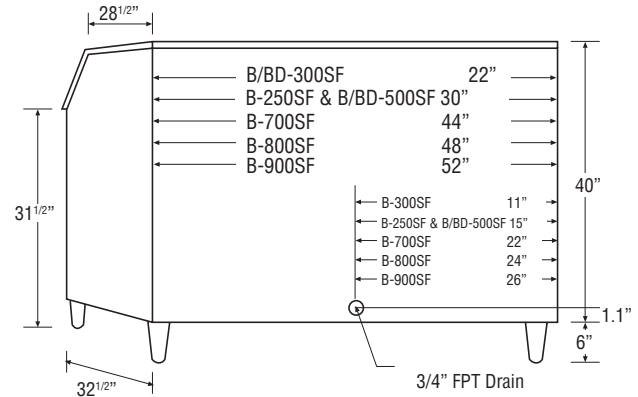

— No top kit necessary | N/A Combination of ice maker and bin is not possible

BD Bins fit 24" - 24 1/2" deep ice machine without Top Kit extension.

† **BD-300SF:** KMD-410M, KMS-822M, FD-650M-C, FD-1002M-C

‡ **BD-500SF:** KMD-460M, KMD-530M, KMD-860M, KMD-505M, KMD-705M

Top Kits:

- HS-2032 - 4" ABS Top Kit
- HS-2033 - 8" ABS Top Kit
- HS-2034 - 14" ABS Top Kit
- HS-2035 - 22" ABS Top Kit
- HS-2036 - (2) 4" ABS Top Kits
- HS-2066 - Seismic Kit for SD 500 Stands
- HS-2071 - Anchored Leg Kit SD 500 Stands
- HS-2111 - 11.3" x 26.2" Stainless Cover/Separator
- HS-2148 - 30" x 3.1" Stainless Cover
- HS-2153 - KMD-410 on B-300 bin
- HS-2160 - 2 KM-901M