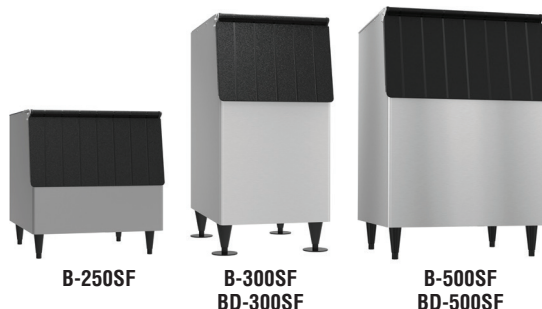

SF Bins

ICE STORAGE BIN SERIES

SF Bins
07/02/24
Item # 13163

Item #: _____
 Project: _____
 Qty: _____
 AIA#: _____

SF - Stainless Steel Finish

Features

- ▶ Polyethylene bin liner for sanitary storage
- ▶ Sturdy construction for side-by-side or stacked ice machine installation

- Ice storage capacity from 250 lbs. up to 900 lbs.
- Both surfaces are designed for easy cleaning
- Long lasting attractive appearance
- Foamed-in-place polyurethane insulation, in all bin walls and bottom, provides dependable ice storage
- H-GUARD Plus Antimicrobial adds extra protection to the ice scoop (included)

SF - Stainless Steel Finish

BD Bins

- Fit 24" - 24 1/2" deep ice machine without top kit extension

Warranty:

2 Year Parts & Labor (Production prior to January 2012)
 3 Year Parts & Labor (Production January 2012 and after)
 Valid in United States, Canada, Puerto Rico and U.S. Territories. Contact factory for warranty in other countries.

Model Number	Exterior Dimensions W x D x H*	Interior Dimensions W x D x H	Application Storage Capacity †	Cubic Volume	Shipping Dimensions L x W x H	Shipping Weight (lbs.)
B-250SF	30" x 32.3" x 33.4"	27" x 27.7" x 23.7"	250 lbs.	10.30 ft ³	35" x 32" x 32"	—
B-300SF	22" x 32.3" x 46"	19" x 27.7" x 37.6"	300 lbs.	11.51 ft ³	35" x 24" x 45"	125
BD-300SF	22" x 32.3" x 46"	19" x 27.7" x 37.6"	300 lbs.	11.51 ft ³	35" x 24" x 45"	130
B-500SF	30" x 32.3" x 46"	27" x 27.7" x 37.6"	500 lbs.	16.33 ft ³	35" x 32" x 45"	140
BD-500SF	30" x 32.3" x 46"	27" x 27.7" x 37.6"	500 lbs.	16.33 ft ³	35" x 32" x 45"	140
B-700SF	44" x 32.3" x 46"	41" x 27.7" x 37.6"	700 lbs.	24.77 ft ³	46" x 35" x 45"	175
B-800SF	48" x 32.3" x 46"	45" x 27.7" x 37.6"	800 lbs.	26.90 ft ³	50.25" x 35" x 45"	185
B-900SF	52" x 32.3" x 46"	49" x 27.7" x 37.6"	900 lbs.	29.59 ft ³	54.5" x 35" x 45"	195