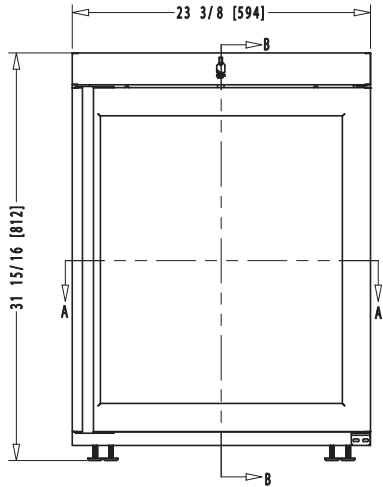

HR24C-G

Compact Undercounter Glass Door Reach-in Refrigerator

HR24C-G
08/16/23
Item # 13596

Item #: _____
 Project: _____
 Qty: _____
 AIA#: _____

W x D x H
23.4" x 24.7" x 31.5"

HR24C-G

ADA Compliant

Features

Dimensions / Capacity

One Section HR24C-G

Interior Storage Capacity (CF) (AHAM)	3.87 ft ³
Overall Width x Depth (with handle)	23.4" x 26.5"
Height	31.5"
Depth with Door Open at 90°	46.7"
Adjustable Shelves	3
Shelf Dimensions (W x D)	(1) 18.5" x 17" , (2) 18.5 x 12"
Crated Weight	115 lbs.
Crated Shipping Dimensions (WxDxH)	26.8" x 24" x 36.6"

Hoshizaki reserves the right to change specifications without notice.

HR24C-G

Compact Undercounter
Glass Door Reach-in Refrigerator

HR24C-G
08/16/23
Item # 13596

FRONT VIEW

SIDE VIEW

inch [mm]

PLAN VIEW