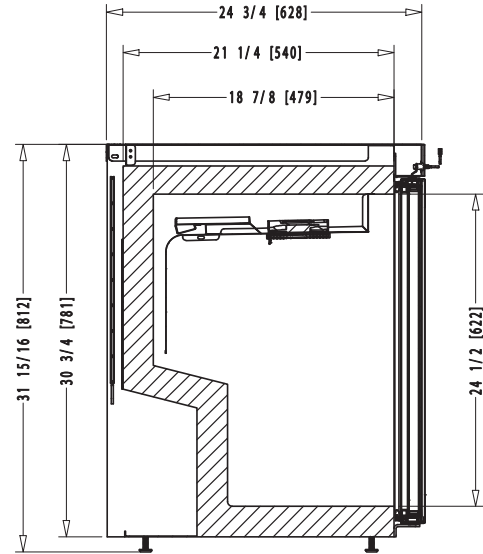

HR24C-G

Compact Undercounter Glass Door Reach-in Refrigerator

HR24C-G
08/16/23
Item # 13596

Item #: _____
 Project: _____
 Qty: _____
 AIA#: _____

W x D x H
23.4" x 24.7" x 31.5"

HR24C-G

ADA Compliant

Features

Dimensions / Capacity

One Section HR24C-G

Interior Storage Capacity (CF) (AHAM)	3.87 ft ³
Overall Width x Depth (with handle)	23.4" x 26.5"
Height	31.5"
Depth with Door Open at 90°	46.7"
Adjustable Shelves	3
Shelf Dimensions (W x D)	(1) 18.5" x 17" , (2) 18.5 x 12"
Crated Weight	115 lbs.
Crated Shipping Dimensions (WxDxH)	26.8" x 24" x 36.6"

Hoshizaki reserves the right to change specifications without notice.

HR24C-G

Compact Undercounter
Glass Door Reach-in Refrigerator

HR24C-G
08/16/23
Item # 13596

FRONT VIEW

SIDE VIEW

inch [mm]

PLAN VIEW