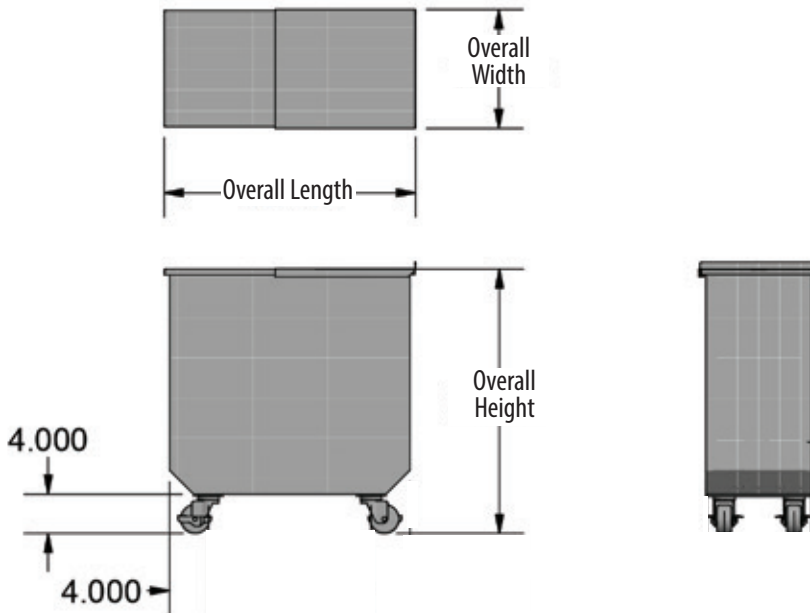

Stainless Steel Ingredient Bins

Shelving & Storage

Use your smart phone to scan the above QR code to visit our website:
www.bk-resources.com

Features:

- Includes: (4) 3 1/2" Swivel Casters, w/ Brakes
- Commercial Grade Stainless Steel
- Sliding Lid

Part #	Unit Size (l x w x h)	Capacity	LIST PRICE	
IGB-84	14 3/8" x 29 1/16" x 24 1/2"	84 Quart	\$519	
IGB-100	12 3/8" x 26 1/8" x 27 1/2"	100 Quart	\$559	
IGB-124	18 5/8" x 26 3/64" x 29 1/2"	124 Quart	\$599	