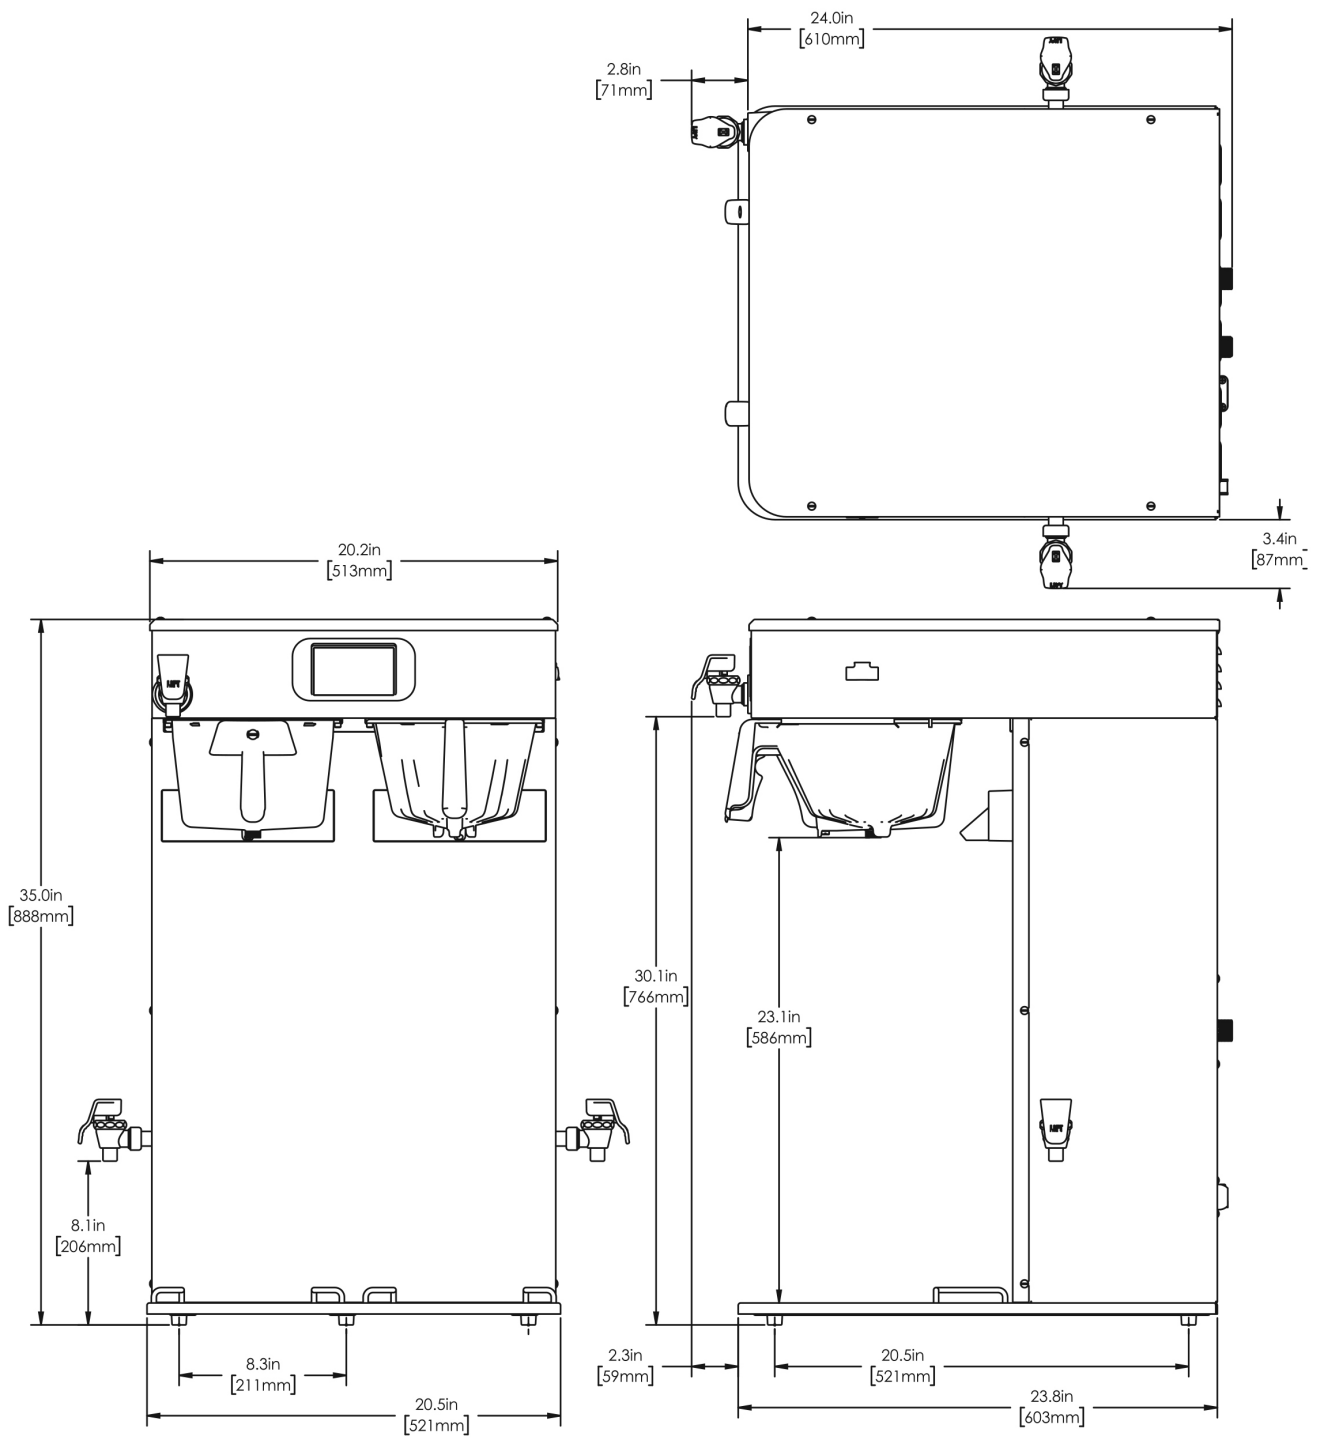

Last Updated:
03/30/2023

| | Unit | | | Shipping | | | | |
|---------|----------|----------|----------|----------|----------|----------|------------|------------------------|
| | Height | Width | Depth | Height | Width | Depth | Weight | Volume |
| English | 35.0 in. | 20.2 in. | 24.0 in. | 38.3 in. | 24.4 in. | 28.6 in. | 74.690 lbs | 15.411 ft ³ |
| Metric | 88.9 cm | 51.3 cm | 61.0 cm | 97.2 cm | 61.9 cm | 72.6 cm | 33.879 kgs | 0.436 m ³ |