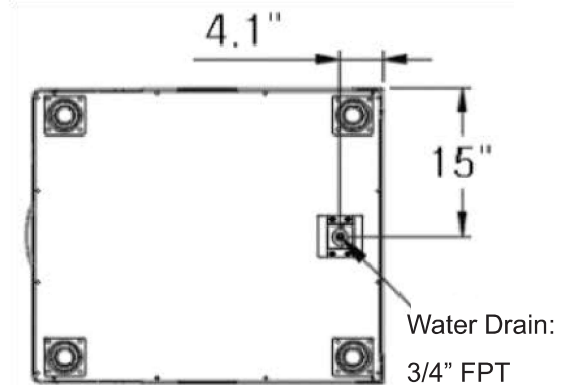

30" WIDE ICE STORAGE BIN

IB-044

KEY FEATURES:

- High quality construction and components
- High quality 304 stainless-steel and ABS exterior (durable & rust-resistant)
- High density urethane insulation
- Convenient grip handle
- 440 lbs storage capacity
- (4) 6.3" ~ 7.8" height adjustable stainless steel legs
- For use with WM & IM-0460-22, IM-0550-22, WM & IM-0460, IM-0550, WM & IM-0680, IM-0750, IM-0770, and WM & IM-1100

PLAN VIEW :

FRONT VIEW

SIDE VIEW

BOTTOM VIEW

※ Bin top adapter needed to use 22" Ice Machine Head
 IBT-2230R: 8" Bin top adapter to left mount 22" Head on IB-044
 IBT-2230B: 4" (2) Bin top adapters to center mount 22" Head on IB-044

MODEL	WIDTH	DEPTH	HEIGHT	WEIGHT	
IB-044	30"	34.3"	46"	143 lbs (Net)	167 lbs (Shipping)

* Design and specifications are subject to change without prior notice.