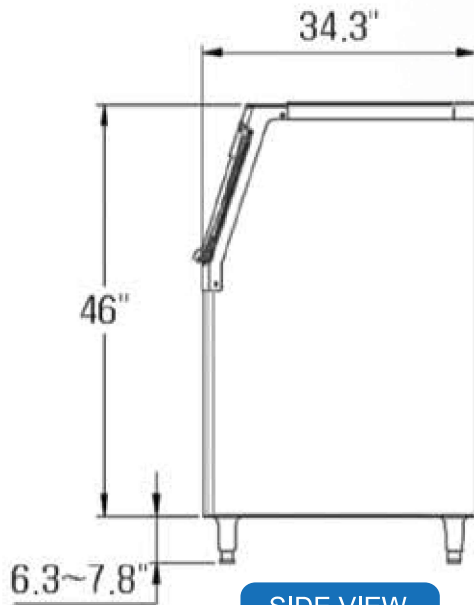

30" WIDE ICE STORAGE BIN

IB-044

KEY FEATURES:

- High quality construction and components
- High quality 304 stainless-steel and ABS exterior (durable & rust-resistant)
- High density urethane insulation
- Convenient grip handle
- 440 lbs storage capacity
- (4) 6.3" ~ 7.8" height adjustable stainless steel legs
- For use with WM & IM-0460-22, IM-0550-22, WM & IM-0460, IM-0550, WM & IM-0680, IM-0750, IM-0770, and WM & IM-1100

PLAN VIEW :

FRONT VIEW

SIDE VIEW

BOTTOM VIEW

※ Bin top adapter needed to use 22" Ice Machine Head
 IBT-2230R: 8" Bin top adapter to left mount 22" Head on IB-044
 IBT-2230B: 4" (2) Bin top adapters to center mount 22" Head on IB-044

MODEL	WIDTH	DEPTH	HEIGHT	WEIGHT	
IB-044	30"	34.3"	46"	143 lbs (Net)	167 lbs (Shipping)

* Design and specifications are subject to change without prior notice.