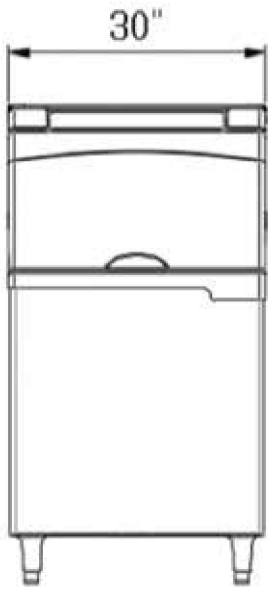

30" WIDE ICE STORAGE BIN

IB-044

KEY FEATURES:

- High quality construction and components
- High quality 304 stainless-steel and ABS exterior (durable & rust-resistant)
- High density urethane insulation
- Convenient grip handle
- 440 lbs storage capacity
- (4) 6.3" ~ 7.8" height adjustable stainless steel legs
- For use with WM & IM-0460-22, IM-0550-22, WM & IM-0460, IM-0550, WM & IM-0680, IM-0750, IM-0770, and WM & IM-1100

PLAN VIEW :

FRONT VIEW

SIDE VIEW

BOTTOM VIEW

※ Bin top adapter needed to use 22" Ice Machine Head
 IBT-2230R: 8" Bin top adapter to left mount 22" Head on IB-044
 IBT-2230B: 4" (2) Bin top adapters to center mount 22" Head on IB-044

MODEL	WIDTH	DEPTH	HEIGHT	WEIGHT	
IB-044	30"	34.3"	46"	143 lbs (Net)	167 lbs (Shipping)

* Design and specifications are subject to change without prior notice.