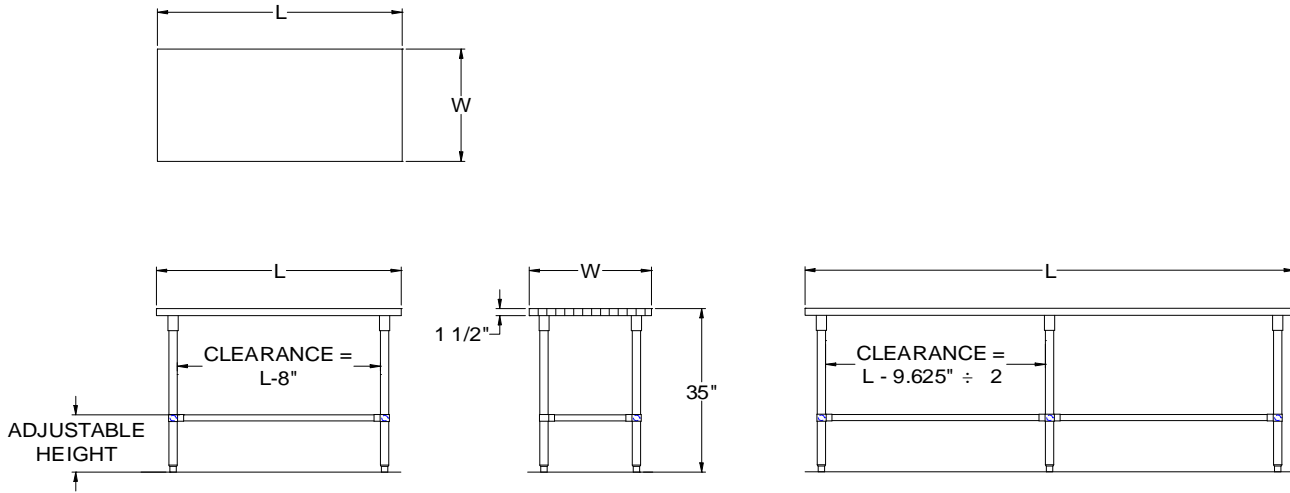

MATERIAL:

- Top: Laminated Hard Rock Maple
- Bracing: 1 1/4" Round O.D. 18 gauge tubular galvanized steel
- Legs: 16 gauge Galvanized Steel
- Gussets: Galvanized Steel
- Feet: 1" adjustable galvanized bullet feet

DETAILED SPECIFICATIONS

All units ship unassembled for reduced shipping cost.
 Units 7 ft. and larger are furnished with six legs.
 All dimensions are typical.
 Tolerance +/- .500".

1-1/2" MAPLE TOP & GALVANIZED BASE