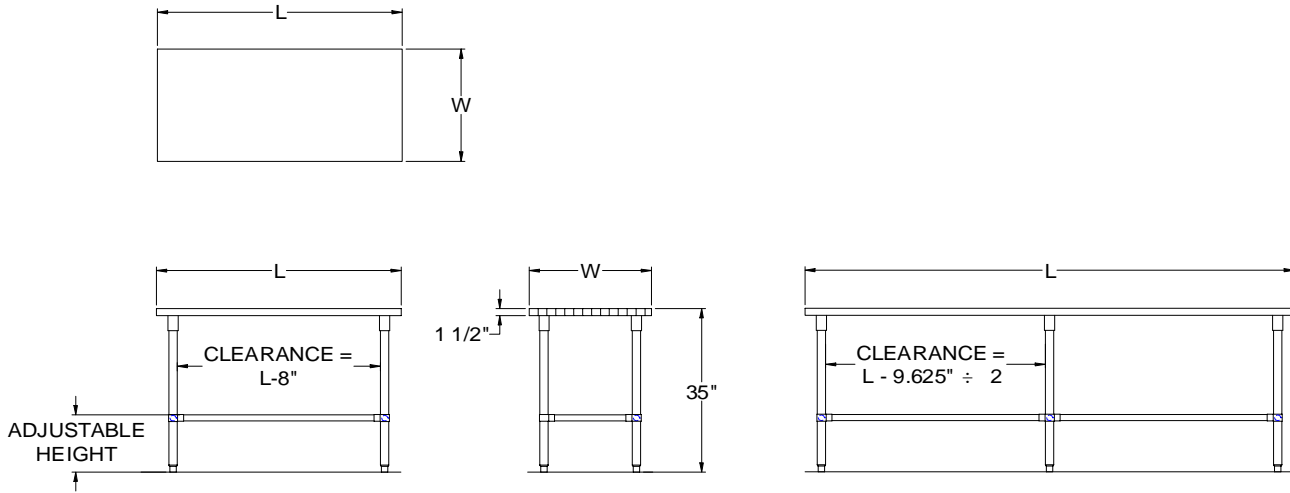

MATERIAL:

- Top: Laminated Hard Rock Maple
- Bracing: 1 1/4" Round O.D. 18 gauge tubular galvanized steel
- Legs: 16 gauge Galvanized Steel
- Gussets: Galvanized Steel
- Feet: 1" adjustable galvanized bullet feet

DETAILED SPECIFICATIONS

All units ship unassembled for reduced shipping cost.
 Units 7 ft. and larger are furnished with six legs.
 All dimensions are typical.
 Tolerance +/- .500".

1-1/2" MAPLE TOP & GALVANIZED BASE