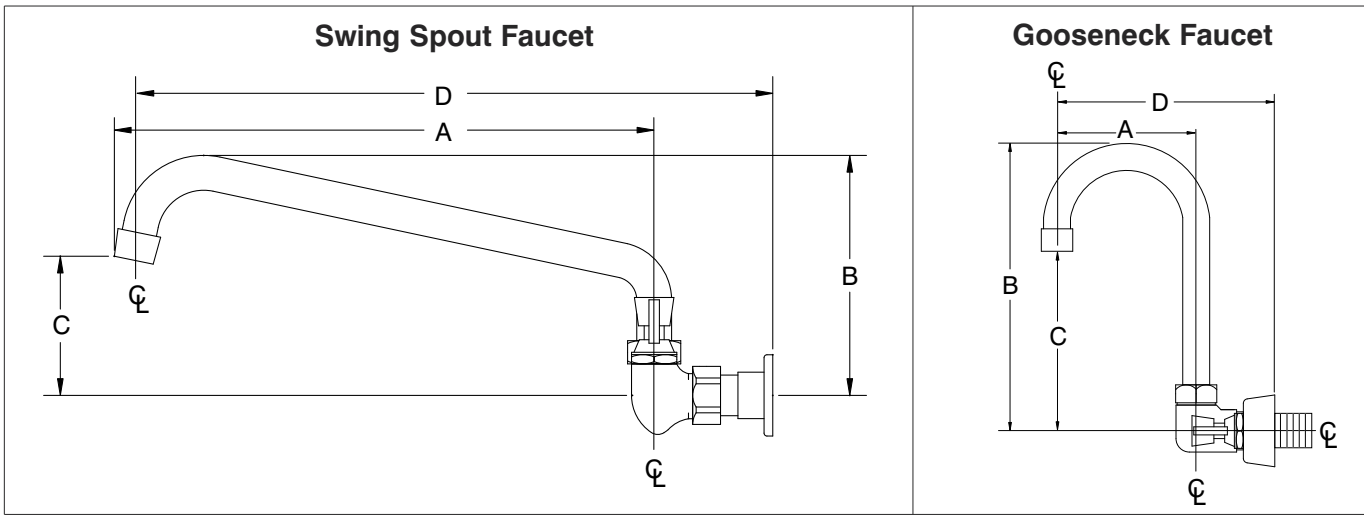

SPLASH MOUNTED FAUCETS

<p>12" Swing Spout</p>  <p>K-1</p>	<p>14" Swing Spout</p>  <p>K-11</p>	<p>3-1/2" Gooseneck</p>  <p>K-59</p>	<p>HEAVY DUTY Gooseneck</p>  <p>K-69</p>
<p>8" Swing Spout</p>  <p>K-101</p>	<p>HEAVY DUTY 14" Swing Spout</p>  <p>K-105</p>	<p>HEAVY DUTY 14" Swing Spout (T&S)</p>  <p>K-111</p>	<p>HEAVY DUTY 12" Swing Spout (T&S)</p>  <p>K-112</p>
<p>HEAVY DUTY Pre-Rinse Faucet (T&S)</p>  <p>K-116</p> <div data-bbox="129 913 324 1018" style="border: 1px solid black; padding: 2px;"> <p>K-114 Replacement Spray Head & Handle</p>  </div>	<p>12" Swing Spout Add-A-Faucet</p>  <p>K-117</p>	<p>16" Swing Spout</p>  <p>K-119</p>	<p>Splash Mount Swivel Gooseneck</p>  <p>K-121</p>
<p>6" Extended Spout</p>  <p>K-123</p>	<p>Eye Wash Attachment</p>  <p>K-170</p>	<p>AC/DC powered Hands-Free Gooseneck AC & Battery Operated!</p>  <p>K-175</p>	<p>HEAVY DUTY Extra Long Faucet</p>  <p>K-211</p>
<p>Service Faucet</p>  <p>K-240</p>	<p>Wrist handle Gooseneck</p>  <p>K-316</p> <p>Wrist Handles Only</p>  <p>K-316-LU</p>	<p>Hands-Free Wand</p>  <p>K-400</p>	<p>HEAVY DUTY Pre-Rinse Faucet</p>  <p>DTA-53</p> <div data-bbox="1193 1459 1388 1564" style="border: 1px solid black; padding: 2px;"> <p>K-114 Replacement Spray Head & Handle</p>  </div>
<p>Repair Kit For K-1, K-11, K-101, K-112, K-119 & K-211</p>  <p>K-00</p> <p>Repair Kit can only be used on faucets purchased after 12/03</p>	<p>Faucet Wall Mounting Bracket</p>  <p>K-30</p>	<p>Faucet Mounting Kit K-1, K-11, K-101, K-105, K-112, K-119 & K-211</p>  <p>K-06</p>	

DIMENSIONS and SPECIFICATIONS

TOL ± .125"

ALL DIMENSIONS ARE TYPICAL

SPLASH MOUNTED FAUCETS

**ALL FAUCET AERATORS
CONFORM TO
ASTM.A112.18.1M
2.0 GPM/7.56 LPM
THREAD: 55/64 - 27 FEMALE**

**K-240 SERVICE FAUCET
9.6 GPM/36.3 LPM
3/4" HOSE END SPOUT**