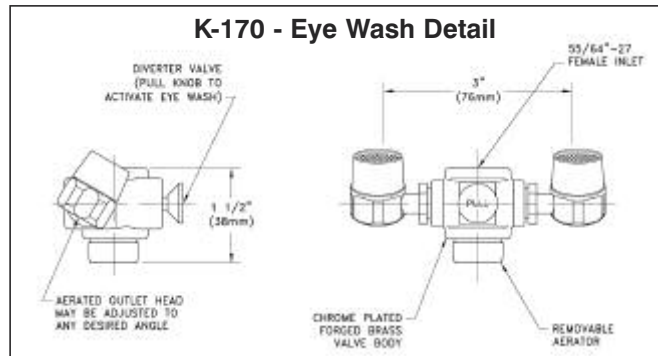

DIMENSIONS and SPECIFICATIONS

TOL ± .125"

ALL DIMENSIONS ARE TYPICAL

SPLASH MOUNTED FAUCETS

**ALL FAUCET AERATORS
CONFORM TO
ASTM.A112.18.1M
2.0 GPM/7.56 LPM
THREAD: 55/64 - 27 FEMALE**

**K-240 SERVICE FAUCET
9.6 GPM/36.3 LPM
3/4" HOSE END SPOUT**

MODEL #	Description	A LENGTH	B HEIGHT	C	D	On Center Dimensions
K-00	Repair Kit For K-1, K-11, K-101, K-119 & 211	N/A	N/A	N/A	N/A	N/A
K-06	Faucet Mt. Kit for K-1, K-11, K-101, K-119 & K-211	N/A	N/A	N/A	N/A	N/A
K-1	12" Swing Spout Faucet	12"	5"	2 1/2"	14"	8" O.C.
K-11	14" Swing Spout Faucet	14"	5 1/2"	3"	16"	8" O.C.
K-59	3 1/2" Gooseneck Faucet	3 1/2"	8"	5"	6"	4" O.C.
K-69	Heavy Duty Gooseneck Faucet	3"	5"	2 3/4"	5 1/2"	4" O.C.
K-101	8" Swing Spout Faucet	8"	4 1/4"	2 1/4"	10"	8" O.C.
K-105	Heavy Duty 14" Swing Spout Faucet	14"	5"	3"	16"	8" O.C.
K-111	Heavy Duty 14" Swing Spout (T&S) Faucet	14"	8 1/4"	5 1/2"	16 1/2"	8" O.C.
K-112	Heavy Duty 12" Swing Spout Faucet	12"	5"	3"	14"	8" O.C.
K-116	Heavy Duty Pre-Rinse (T&S) Faucet	15"	34"	5"	34"	8" O.C.
K-117	Add-A-Faucet with 12" Spout Faucet	12"	N/A	N/A	N/A	N/A
K-119	16" Swing Spout Faucet	18"	16"	4"	18 1/2"	8" O.C.
K-121	Splash Mount Swivel Gooseneck Faucet	3 1/2"	8"	5 1/2"	5 3/4"	Single Hole
K-123	6" Extended Spout Faucet	6"	5"	2 1/2"	8"	4" O.C.
K-170	Eye Wash Attachment (See Above Detail)	N/A	N/A	N/A	N/A	N/A
K-175	Hands Free AC/DC Operated Faucet 6' Cord. INPUT: 100-240VAC 47-6Hz. < 1 Amp Draw. UL LISTED	4 1/2"	7"	3 3/4"	5 1/2"	Single Hole
K-211	Heavy Duty Extra Long Spout Faucet	18"	7 3/4"	5"	21"	8" O.C.
K-240	Service Faucet	6 1/2"	2 1/2"	1 3/8"	9"	8" O.C.
K-316	Wrist Handle Gooseneck Faucet	3 1/2"	8"	5"	6"	4" O.C.
K-400	Hands Free Wand	N/A	N/A	N/A	N/A	N/A
DTA-53	Heavy Duty Pre-Rinse Faucet	15"	34"	5"	34"	8" O.C.