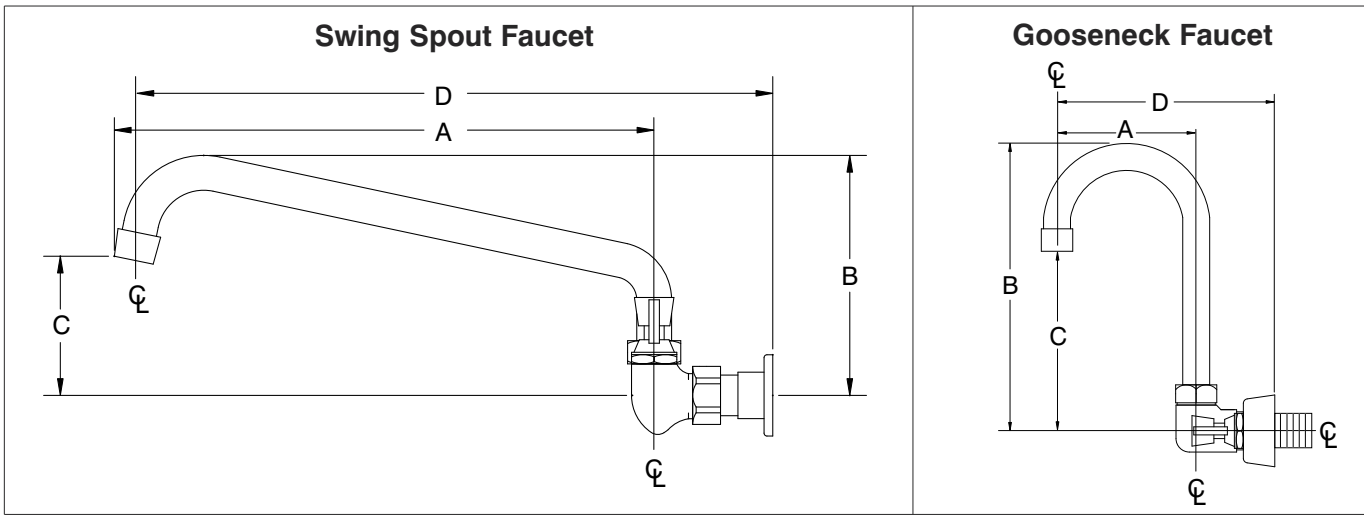

SPLASH MOUNTED FAUCETS

<p>12" Swing Spout</p>  <p>K-1</p>	<p>14" Swing Spout</p>  <p>K-11</p>	<p>3-1/2" Gooseneck</p>  <p>K-59</p>	<p>HEAVY DUTY Gooseneck</p>  <p>K-69</p>
<p>8" Swing Spout</p>  <p>K-101</p>	<p>HEAVY DUTY 14" Swing Spout</p>  <p>K-105</p>	<p>HEAVY DUTY 14" Swing Spout (T&S)</p>  <p>K-111</p>	<p>HEAVY DUTY 12" Swing Spout (T&S)</p>  <p>K-112</p>
<p>HEAVY DUTY Pre-Rinse Faucet (T&S)</p>  <p>K-116</p> <div data-bbox="129 913 324 1018" style="border: 1px solid black; padding: 2px;"> <p>K-114 Replacement Spray Head & Handle</p>  </div>	<p>12" Swing Spout Add-A-Faucet</p>  <p>K-117</p>	<p>16" Swing Spout</p>  <p>K-119</p>	<p>Splash Mount Swivel Gooseneck</p>  <p>K-121</p>
<p>6" Extended Spout</p>  <p>K-123</p>	<p>Eye Wash Attachment</p>  <p>K-170</p>	<p>AC/DC powered Hands-Free Gooseneck</p> <p>AC & Battery Operated!</p>  <p>K-175</p>	<p>HEAVY DUTY Extra Long Faucet</p>  <p>K-211</p>
<p>Service Faucet</p>  <p>K-240</p>	<p>Wrist handle Gooseneck</p>  <p>K-316</p> <p>Wrist Handles Only</p>  <p>K-316-LU</p>	<p>Hands-Free Wand</p>  <p>K-400</p>	<p>HEAVY DUTY Pre-Rinse Faucet</p> <p>DTA-53</p>  <div data-bbox="1193 1459 1388 1564" style="border: 1px solid black; padding: 2px;"> <p>K-114 Replacement Spray Head & Handle</p>  </div>
<p>Repair Kit For K-1, K-11, K-101, K-112, K-119 & K-211</p>  <p>K-00</p> <p>Repair Kit can only be used on faucets purchased after 12/03</p>	<p>Faucet Wall Mounting Bracket</p>  <p>K-30</p>	<p>Faucet Mounting Kit K-1, K-11, K-101, K-105, K-112, K-119 & K-211</p>  <p>K-06</p>	

DIMENSIONS and SPECIFICATIONS

TOL ± .125"

ALL DIMENSIONS ARE TYPICAL

SPLASH MOUNTED FAUCETS

ALL FAUCET AERATORS
CONFORM TO
ASTM.A112.18.1M
2.0 GPM/7.56 LPM
THREAD: 55/64 - 27 FEMALE

K-240 SERVICE FAUCET
9.6 GPM/36.3 LPM
3/4" HOSE END SPOUT