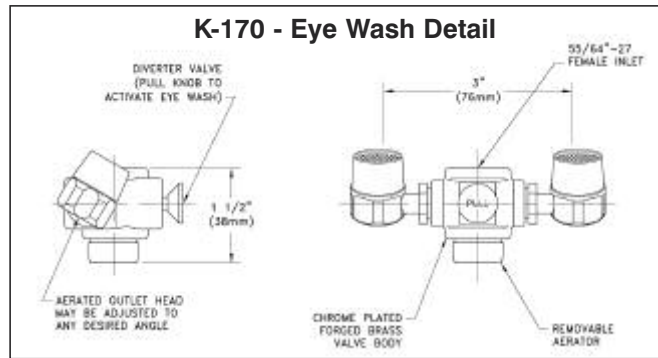

DIMENSIONS and SPECIFICATIONS

TOL ± .125"

ALL DIMENSIONS ARE TYPICAL

SPLASH MOUNTED FAUCETS

ALL FAUCET AERATORS
CONFORM TO
ASTM.A112.18.1M
2.0 GPM/7.56 LPM
THREAD: 55/64 - 27 FEMALE

K-240 SERVICE FAUCET
9.6 GPM/36.3 LPM
3/4" HOSE END SPOUT

MODEL #	Description	A LENGTH	B HEIGHT	C	D	On Center Dimensions
K-00	Repair Kit For K-1, K-11, K-101, K-119 & 211	N/A	N/A	N/A	N/A	N/A
K-06	Faucet Mt. Kit for K-1, K-11, K-101, K-119 & K-211	N/A	N/A	N/A	N/A	N/A
K-1	12" Swing Spout Faucet	12"	5"	2 1/2"	14"	8" O.C.
K-11	14" Swing Spout Faucet	14"	5 1/2"	3"	16"	8" O.C.
K-59	3 1/2" Gooseneck Faucet	3 1/2"	8"	5"	6"	4" O.C.
K-69	Heavy Duty Gooseneck Faucet	3"	5"	2 3/4"	5 1/2"	4" O.C.
K-101	8" Swing Spout Faucet	8"	4 1/4"	2 1/4"	10"	8" O.C.
K-105	Heavy Duty 14" Swing Spout Faucet	14"	5"	3"	16"	8" O.C.
K-111	Heavy Duty 14" Swing Spout (T&S) Faucet	14"	8 1/4"	5 1/2"	16 1/2"	8" O.C.
K-112	Heavy Duty 12" Swing Spout Faucet	12"	5"	3"	14"	8" O.C.
K-116	Heavy Duty Pre-Rinse (T&S) Faucet	15"	34"	5"	34"	8" O.C.
K-117	Add-A-Faucet with 12" Spout Faucet	12"	N/A	N/A	N/A	N/A
K-119	16" Swing Spout Faucet	18"	16"	4"	18 1/2"	8" O.C.
K-121	Splash Mount Swivel Gooseneck Faucet	3 1/2"	8"	5 1/2"	5 3/4"	Single Hole
K-123	6" Extended Spout Faucet	6"	5"	2 1/2"	8"	4" O.C.
K-170	Eye Wash Attachment (See Above Detail)	N/A	N/A	N/A	N/A	N/A
K-175	Hands Free AC/DC Operated Faucet 6' Cord. INPUT: 100-240VAC 47-6Hz. < 1 Amp Draw. UL LISTED	4 1/2"	7"	3 3/4"	5 1/2"	Single Hole
K-211	Heavy Duty Extra Long Spout Faucet	18"	7 3/4"	5"	21"	8" O.C.
K-240	Service Faucet	6 1/2"	2 1/2"	1 3/8"	9"	8" O.C.
K-316	Wrist Handle Gooseneck Faucet	3 1/2"	8"	5"	6"	4" O.C.
K-400	Hands Free Wand	N/A	N/A	N/A	N/A	N/A
DTA-53	Heavy Duty Pre-Rinse Faucet	15"	34"	5"	34"	8" O.C.