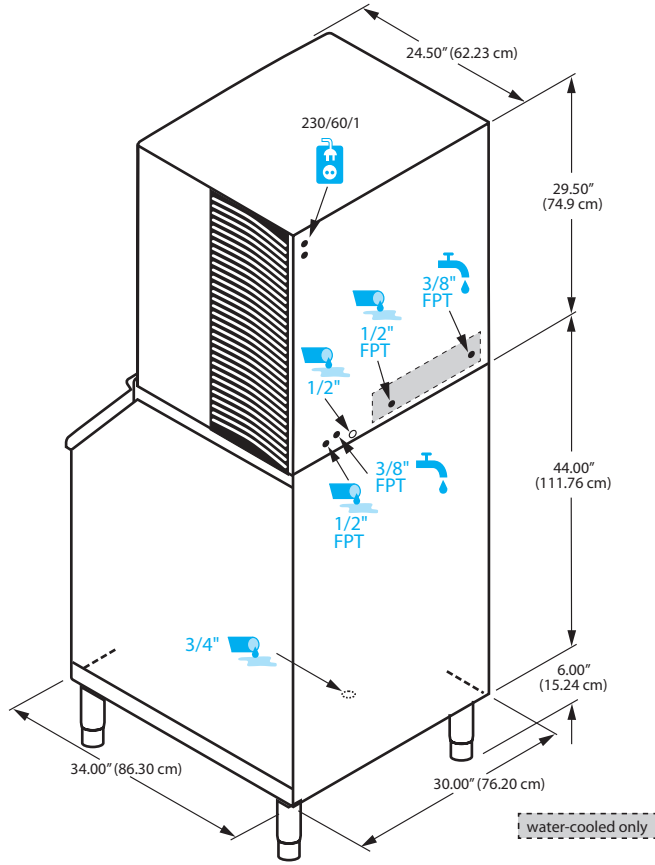

WARRANTY:

Ice Maker: 1 year Parts & Labor
 Evaporator: 5 year Parts
 Compressor: 5 year Parts

HALF KUBE

$\frac{3}{8}'' \times 1\frac{1}{8}'' \times \frac{7}{8}''$
 (.95 x 2.86 x 2.22 cm)

= 100%

KUBE

$\frac{7}{8}'' \times \frac{7}{8}'' \times \frac{7}{8}''$
 (2.22 x 2.22 x 2.22 cm)

			24h   			
			70°/50°F 21°/10°C	90°/70°F 32°/21°C	[kWh/ 100 lbs ice]	[gal/100 lbs ice]
KD-1000A			895 lbs	714 lbs	6.1	20.0
			406 kg	324 kg		
KY-1000A			897 lbs	714 lbs	6.1	20.0
			407 kg	324 kg		
KD-1000W			913 lbs	730 lbs	4.9	20.0
			414 kg	331 kg		
KY-1000W			913 lbs	730 lbs	4.9	20.0
			414 kg	331 kg		
KD-1000N			925 lbs	724 lbs	5.4	20.0
			420 kg	328 kg		
KY-1000N			930 lbs	770 lbs	5.4	20.0
			422 kg	349 kg		