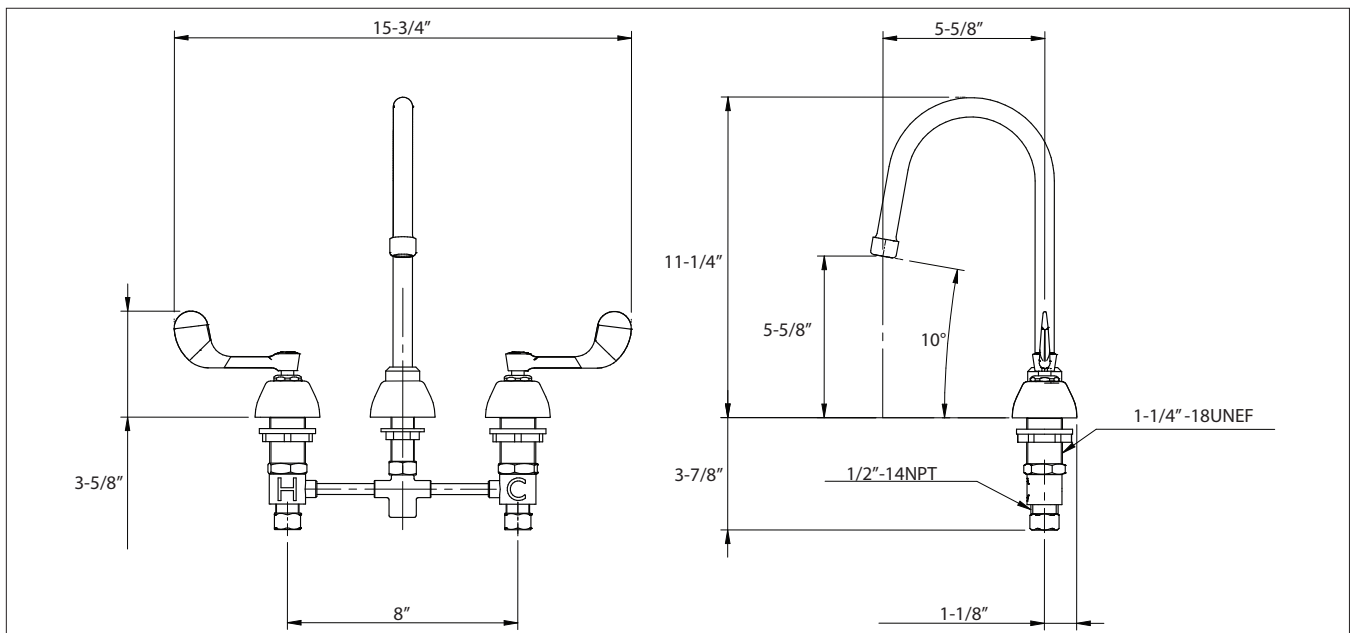

WARNING: Plumbing connections should be made by qualified personnel who will observe all applicable plumbing, sanitary and safety codes. California Proposition 65 Warning