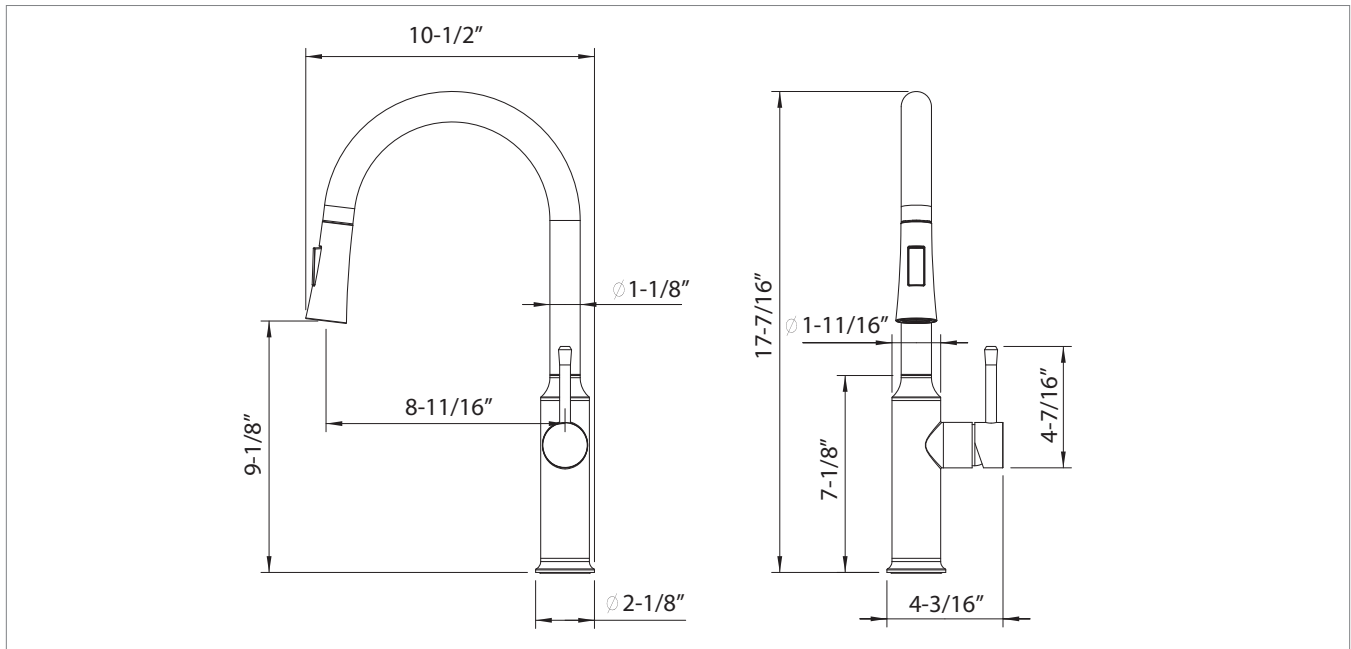

Specifications

Water Inlet	1-9/16"
Temp. Range	41° - 185°F
Operating Pressure	1.4 MPa (200 PSI)
Water Endurance Pressure	3.5 MPa (500 PSI)
Flow Rate	2.2 GPM
Material	Stainless Steel 304
Finish	Polished Satin
Weight	6 lbs
Dimensions	2-1/2" W x 10-1/2" D x 17-7/16" H

Model	Description
19-400S	Single Handle Kitchen Faucet with Pull-Down Sprayer, Satin Finish