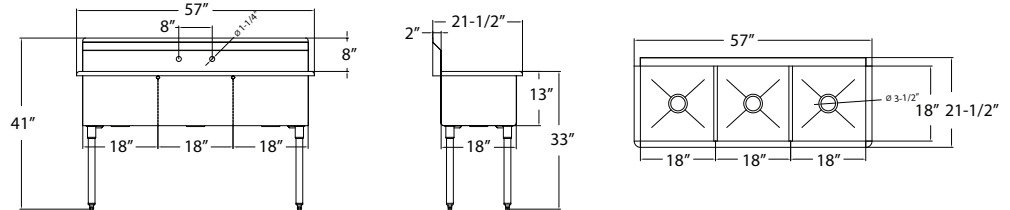

Basin Sinks

Sinks

BS-1818-3