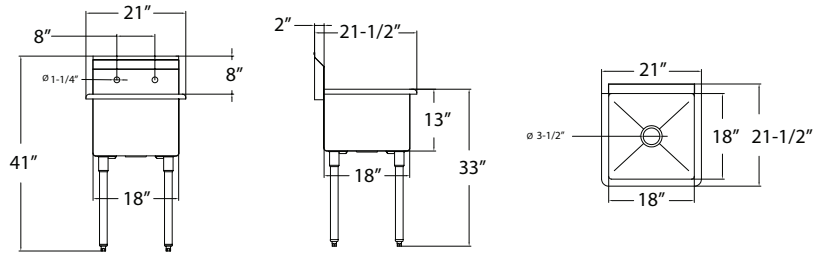

Basin Sinks

Sinks