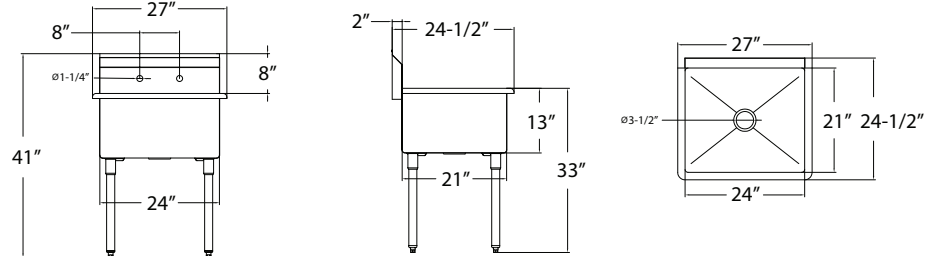

Faucet Specifications

| | |
|----------------|-----------------------------------|
| Water Inlet | 1/2" female NPT on 8" centers |
| Temp. Range | 40°F - 180°F |
| Water Pressure | 20 - 120 PSI |
| Flow Rate | 1.8 GPM |
| Spout | 8", 12", or 14" depending on sink |
| Material | Solid brass |
| Finish | Chrome plated |

| Model | Width | Depth | Height | Working Height | Bowls | Bowl Size | Faucet Model (Spout Size) |
|-----------|-------|----------|--------|----------------|-------|------------------------|---------------------------|
| BS-1818 | 21"W | 21-1/2"D | 41"H | 33"H | 1 | 18"W x 18"D x 13" Deep | 12-808L (8") |
| BS-1818-2 | 39"W | 21-1/2"D | 41"H | 33"H | 2 | 18"W x 18"D x 13" Deep | 12-812L (12") |
| BS-1818-3 | 57"W | 21-1/2"D | 41"H | 33"H | 3 | 18"W x 18"D x 13" Deep | 12-814L (14") |
| BS-2421 | 27"W | 24-1/2"D | 41"H | 33"H | 1 | 24"W x 21"D x 13" Deep | 12-808L (8") |
| BS-2421-2 | 51"W | 24-1/2"D | 41"H | 33"H | 2 | 24"W x 21"D x 13" Deep | 12-812L (12") |

Basin Sinks

Sinks

BS-1818

BS-1818-2

BS-1818-3

BS-2421

BS-2421-2