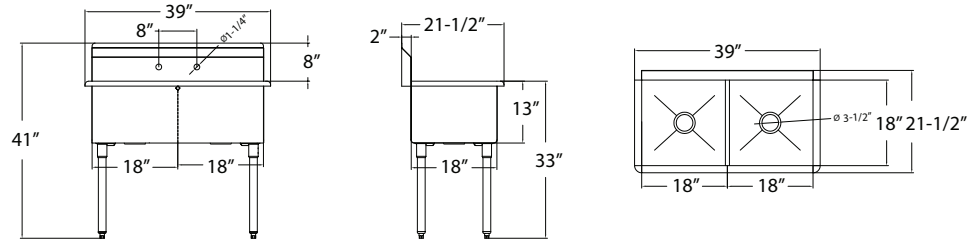

Basin Sinks

Sinks

BS-1818-2