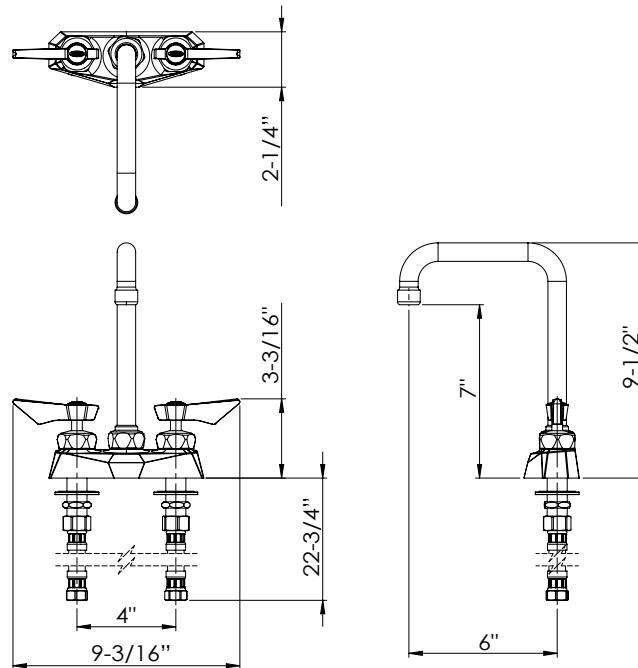

WARNING: Plumbing connections should be made by qualified personnel who will observe all applicable plumbing, sanitary and safety codes.
California Proposition 65 Warning

Krowne Metal Corporation • 100 Haul Rd. Wayne, NJ 07470 • P: (800) 631-0442 • customerservice@krowne.com • krowne.com

Due to our commitment to continued product improvement, specifications are subject to change without notice.

Rev. 05/2021 • No. DX-301