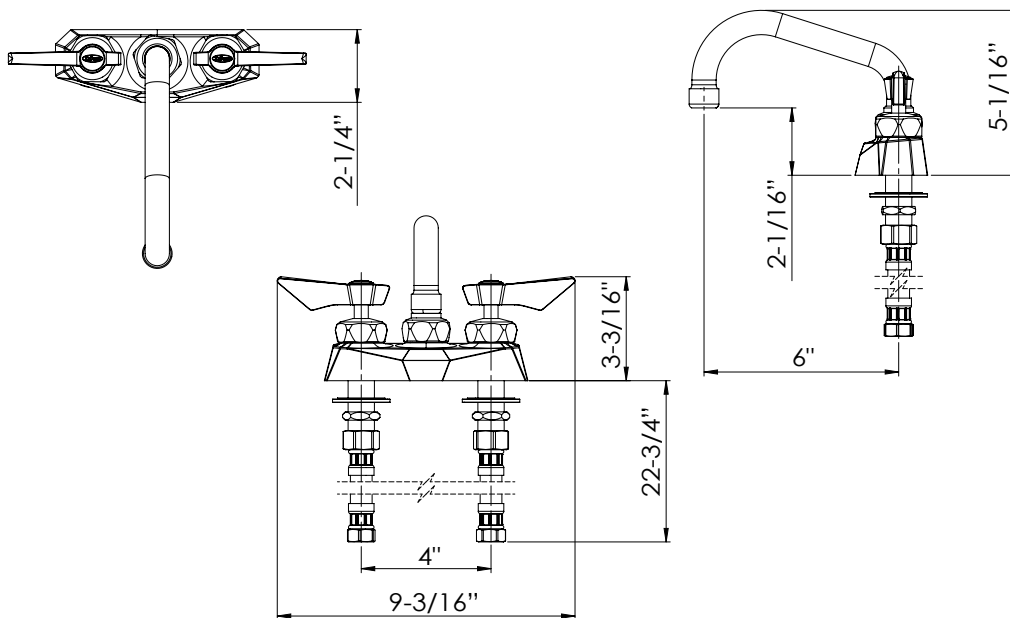

WARNING: Plumbing connections should be made by qualified personnel who will observe all applicable plumbing, sanitary and safety codes. California Proposition 65 Warning

Krowne Metal Corporation • 100 Haul Rd. Wayne, NJ 07470 • P: (800) 631-0442 • customerservice@krowne.com • krowne.com

Due to our commitment to continued product improvement, specifications are subject to change without notice.

Rev. 10/2021 • No. DX-306