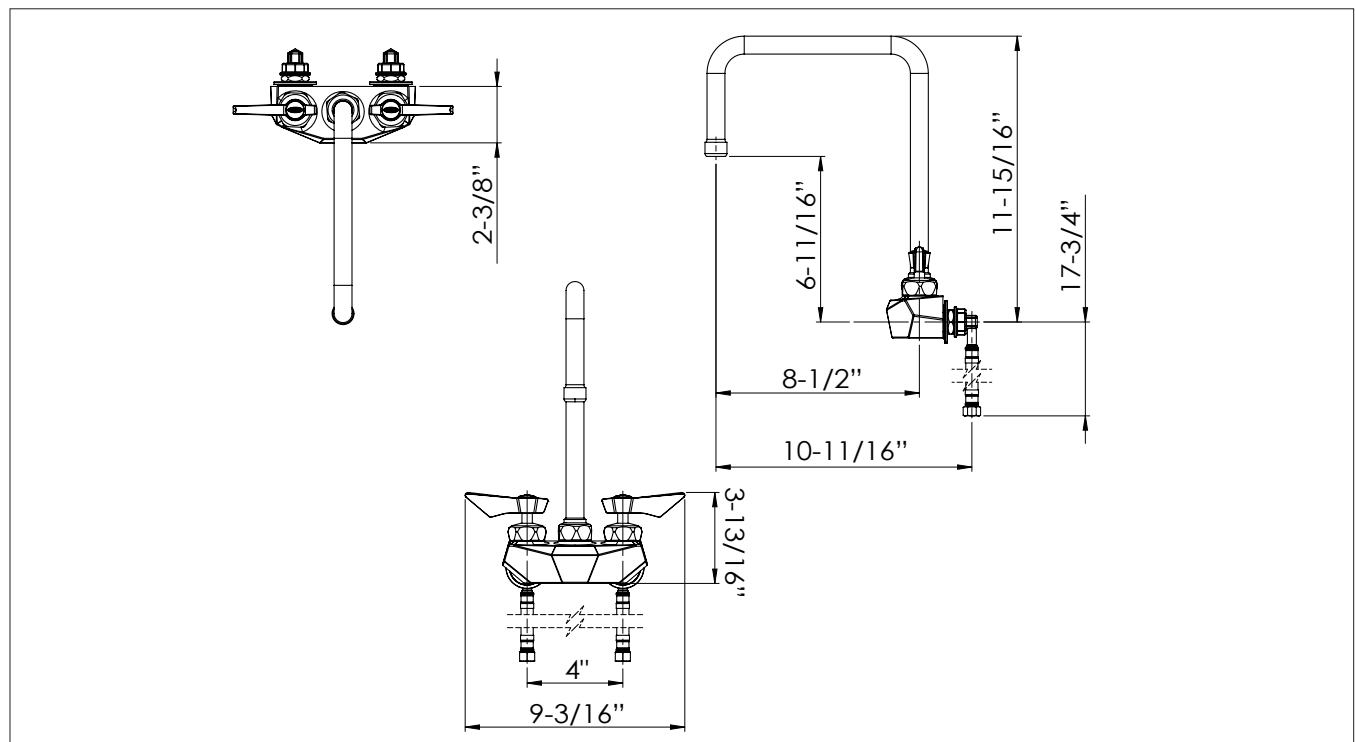

WARNING: Plumbing connections should be made by qualified personnel who will observe all applicable plumbing, sanitary and safety codes.
California Proposition 65 Warning

Krowne Metal Corporation • 100 Haul Rd. Wayne, NJ 07470 • P: (800) 631-0442 • customerservice@krowne.com • krowne.com

Due to our commitment to continued product improvement, specifications are subject to change without notice.

Rev. 10/2021 • No. DX-402