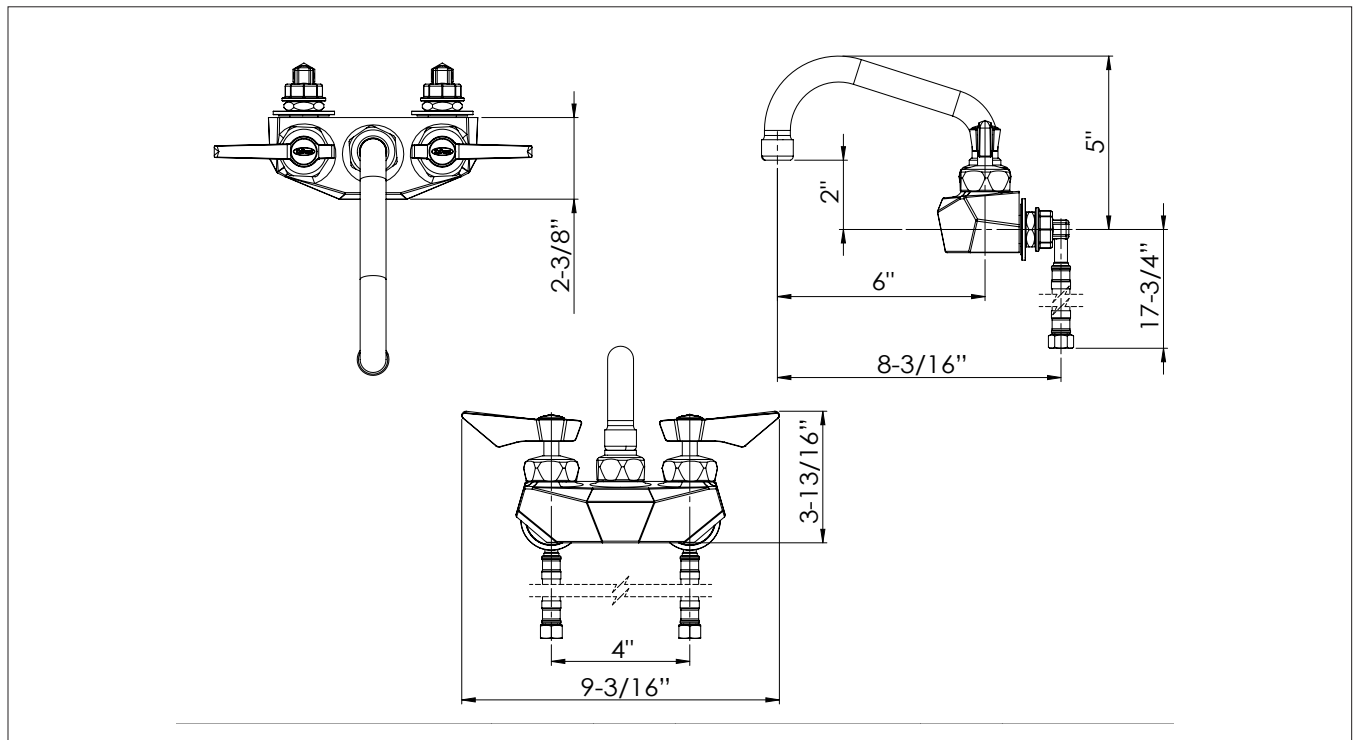

WARNING: Plumbing connections should be made by qualified personnel who will observe all applicable plumbing, sanitary and safety codes.
California Proposition 65 Warning

Krowne Metal Corporation • 100 Haul Rd. Wayne, NJ 07470 • P: (800) 631-0442 • customerservice@krowne.com • krowne.com

Due to our commitment to continued product improvement, specifications are subject to change without notice.

Rev. 10/2021 • No. DX-406