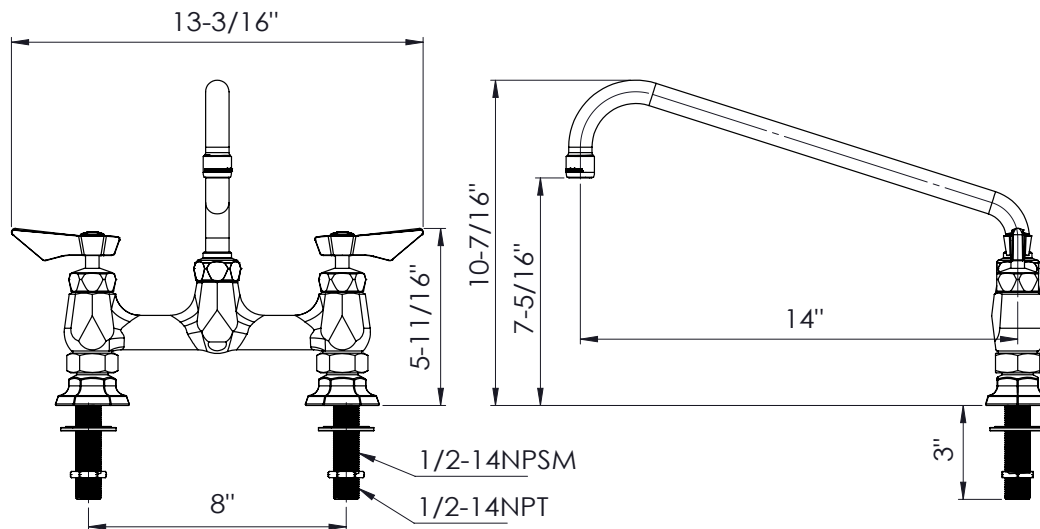

Product Compliance

- NSF-61 & NSF/ANSI 372
- ASME A112.18.1-2011/CSA B125.1-11 & NSF/ANSI 372

WARNING:

Plumbing connections should be made by qualified personnel who will observe all applicable plumbing, sanitary and safety codes.

California Prop 65 Warning:

This product can expose you to chemicals including lead and lead compounds, which are known to the State of California to cause cancer and birth defects or other reproductive harm. For more information go to www.P65Warnings.ca.gov.