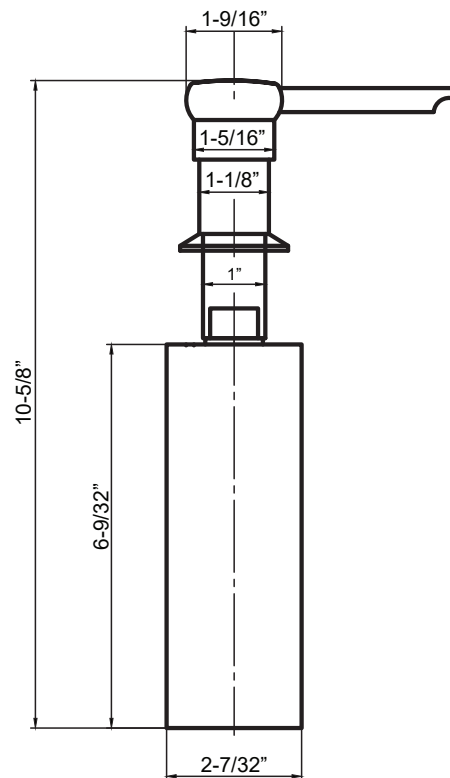

Model: **H-101** Item #: _____ Date: _____

Project: _____ Qty: _____ Approved By: _____

Soap Dispenser for Hand Sinks

Hand Sinks

H-101

Standard Features

- Deck mount liquid soap dispenser
- 13 fl oz. capacity
- Fits 1-1/8" opening
- Brass pump head and threaded shank
- Refillable from above without removing bottle
- Easy-push, self-priming pump
- Pump head swivels 360°
- Chrome plated finish