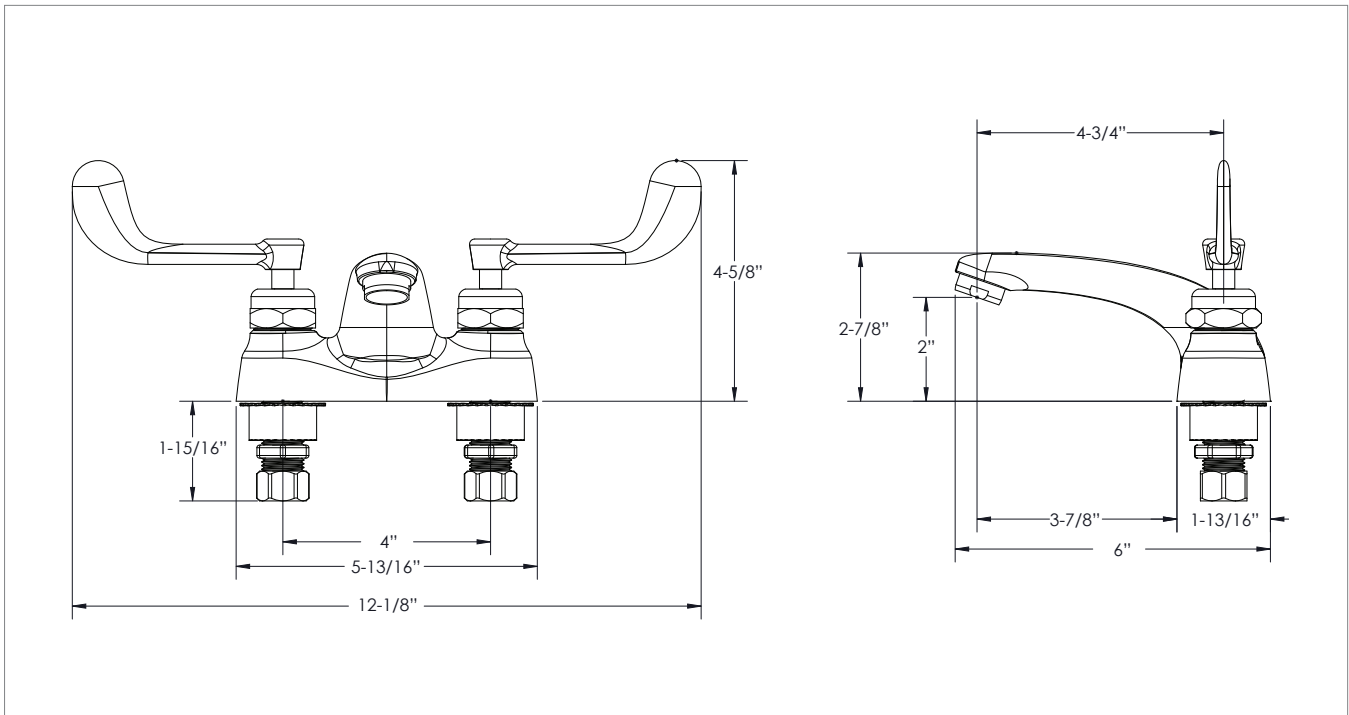

WARNING: Plumbing connections should be made by qualified personnel who will observe all applicable plumbing, sanitary and safety codes.
WARNING: This product can expose you to chemicals including lead and lead compounds, which are known to the State of California to cause cancer and birth defects or other reproductive harm. For more information go to www.P65Warnings.ca.gov.