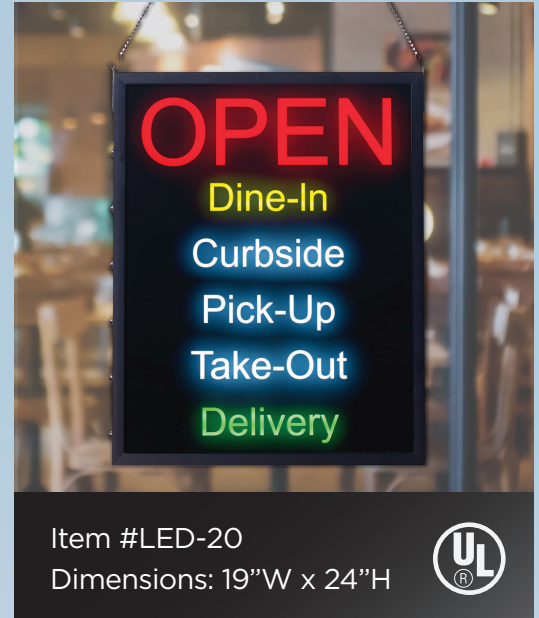

All-in-One LED Sign

One Sign That SAYS IT ALL!

Drive Restaurant Traffic

Tailor this eye-catching sign to any combination of your message to broadcast your restaurant status and maximize customer attraction.

6

SIX DISPLAY MESSAGES

Choose between 6 messages

MULTIPLE LIGHT MODES

Set "OPEN" to blink, scroll, or remain static, with the rest all on, or select various combos

EASY TO OPERATE

Illuminate messages individually or all together

LED LIGHTING

Bright and highly visible LED lettering catches attention from up to **100ft** away

40" CHAIN, 18" DROP

Chain for hanging on the wall or window

10FT POWER ADAPTOR

Cord attaches to bottom of the sign and plugs into any standard wall outlet