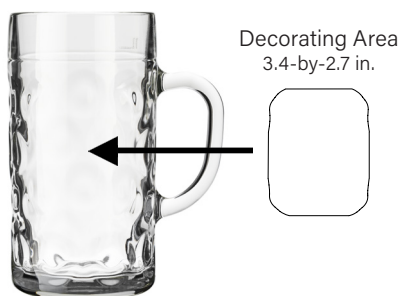

*Deco not included

OKTOBERFEST

Want to bring the atmosphere of a raucous beer hall to your bar or restaurant? Perfect for a celebratory “cheers,” these large and durable Oktoberfest Mugs are ready to be filled with German-style beer. A thick handle, traditional dimpled texture and ample room for decorating make it easy to raise these mugs high and show off any logo.

Oktoberfest 1L Mug
Item No. 1009290
Overflow Capacity 41 oz.
 H 8" T 4 1/4" B 4 1/8" D 6 1/4"
 6 pcs./19# - .68 cu. ft.
SCC L727039
 Replaces No. 12030021

Oktoberfest 0.5L Mug
Item No. 1009318
Overflow Capacity 22 oz.
 H 6 1/2" T 3 3/8" B 3 1/2" D 5 3/8"
 1 doz./26.1# - .83 cu. ft.
SCC L727510
 Replaces No. 12029521

Features & Benefits

- Oktoberfest mug features a traditional shape and thick handle
- Available in 0.5L/ 16.9 oz. and 1L/33.8 oz. capacities
- Ideal for serving a variety of German-style beers
- Large decorating area gives plenty of room to display text or images
- Decorating area placed away from seam for easier decorating
- Dishwasher-safe