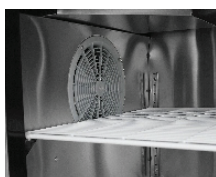

*Interior Dimensions

Epoxy shelves