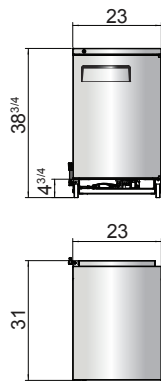

## SPECIFICATIONS

| Models  | Door | Capacity (Cu.Ft.) | Shelves | Casters (inch) | Rated Current (A) | Voltage (V/Hz/Ph) | HP  | Refrigerant | Exterior Dimensions (inch)                                 | Net Weight (lbs) | Gross Weight (lbs) |
|---------|------|-------------------|---------|----------------|-------------------|-------------------|-----|-------------|--|------------------|--------------------|
| MBB23GR | 1    | 8.2               | 2       | 3.5            | 2.3               | 115/60/1          | 1/7 | R290        | 23×29 <sup>1/2</sup> ×38 <sup>4/5</sup>                    | 170              | 207                |
| MBB48GR | 2    | 13.4              | 4       | 2.5            | 2.3               | 115/60/1          | 1/7 | R290        | 48×28 <sup>1/10</sup> ×40 <sup>1/10</sup>                  | 192              | 240                |
| MBB59GR | 2    | 17.3              | 4       | 2.5            | 2.3               | 115/60/1          | 1/6 | R290        | 57 <sup>4/5</sup> ×28 <sup>1/10</sup> ×40 <sup>1/10</sup>  | 214              | 262                |
| MBB69GR | 2    | 21.5              | 4       | 2.5            | 2.3               | 115/60/1          | 1/6 | R290        | 68×28 <sup>1/10</sup> ×40 <sup>1/10</sup>                  | 238              | 295                |
| MBB90GR | 3    | 30.1              | 6       | 2.5            | 2.8               | 115/60/1          | 1/6 | R290        | 89 <sup>3/10</sup> ×28 <sup>1/10</sup> ×40 <sup>1/10</sup> | 295              | 370                |

## PLAN VIEW

**MBB23GR**

**MBB48GR**

**MBB59GR**

**MBB69GR**

**MBB90GR**

\*Interior Dimensions

Epoxy shelves