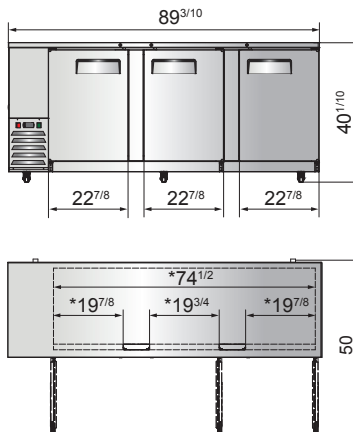

## SPECIFICATIONS

| Models  | Door | Capacity (Cu.Ft.) | Shelves | Casters (inch) | Rated Current (A) | Voltage (V/Hz/Ph) | HP  | Refrigerant | Exterior Dimensions (inch)                                 | Net Weight (lbs) | Gross Weight (lbs) |
|---------|------|-------------------|---------|----------------|-------------------|-------------------|-----|-------------|--|------------------|--------------------|
| MBB23GR | 1    | 8.2               | 2       | 3.5            | 2.3               | 115/60/1          | 1/7 | R290        | 23×29 <sup>1/2</sup> ×38 <sup>4/5</sup>                    | 170              | 207                |
| MBB48GR | 2    | 13.4              | 4       | 2.5            | 2.3               | 115/60/1          | 1/7 | R290        | 48×28 <sup>1/10</sup> ×40 <sup>1/10</sup>                  | 192              | 240                |
| MBB59GR | 2    | 17.3              | 4       | 2.5            | 2.3               | 115/60/1          | 1/6 | R290        | 57 <sup>4/5</sup> ×28 <sup>1/10</sup> ×40 <sup>1/10</sup>  | 214              | 262                |
| MBB69GR | 2    | 21.5              | 4       | 2.5            | 2.3               | 115/60/1          | 1/6 | R290        | 68×28 <sup>1/10</sup> ×40 <sup>1/10</sup>                  | 238              | 295                |
| MBB90GR | 3    | 30.1              | 6       | 2.5            | 2.8               | 115/60/1          | 1/6 | R290        | 89 <sup>3/10</sup> ×28 <sup>1/10</sup> ×40 <sup>1/10</sup> | 295              | 370                |

## PLAN VIEW

**MBB23GR**

**MBB48GR**

**MBB59GR**

**MBB69GR**

**MBB90GR**

\*Interior Dimensions

Epoxy shelves