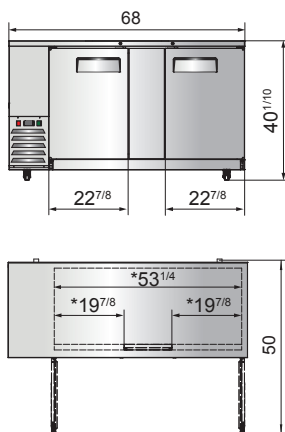

## SPECIFICATIONS

| Models  | Door | Capacity (Cu.Ft.) | Shelves | Casters (inch) | Rated Current (A) | Voltage (V/Hz/Ph) | HP  | Refrigerant | Exterior Dimensions (inch)                                 | Net Weight (lbs) | Gross Weight (lbs) |
|---------|------|-------------------|---------|----------------|-------------------|-------------------|-----|-------------|--|------------------|--------------------|
| MBB23GR | 1    | 8.2               | 2       | 3.5            | 2.3               | 115/60/1          | 1/7 | R290        | 23×29 <sup>1/2</sup> ×38 <sup>4/5</sup>                    | 170              | 207                |
| MBB48GR | 2    | 13.4              | 4       | 2.5            | 2.3               | 115/60/1          | 1/7 | R290        | 48×28 <sup>1/10</sup> ×40 <sup>1/10</sup>                  | 192              | 240                |
| MBB59GR | 2    | 17.3              | 4       | 2.5            | 2.3               | 115/60/1          | 1/6 | R290        | 57 <sup>4/5</sup> ×28 <sup>1/10</sup> ×40 <sup>1/10</sup>  | 214              | 262                |
| MBB69GR | 2    | 21.5              | 4       | 2.5            | 2.3               | 115/60/1          | 1/6 | R290        | 68×28 <sup>1/10</sup> ×40 <sup>1/10</sup>                  | 238              | 295                |
| MBB90GR | 3    | 30.1              | 6       | 2.5            | 2.8               | 115/60/1          | 1/6 | R290        | 89 <sup>3/10</sup> ×28 <sup>1/10</sup> ×40 <sup>1/10</sup> | 295              | 370                |

## PLAN VIEW

**MBB23GR**

**MBB48GR**

**MBB59GR**

**MBB69GR**

**MBB90GR**

\*Interior Dimensions

Epoxy shelves