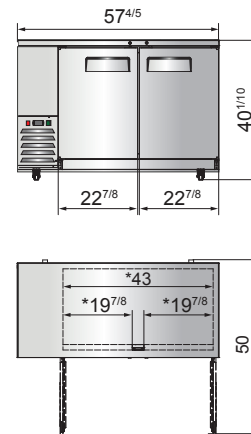

## SPECIFICATIONS

| Models  | Door | Capacity (Cu.Ft.) | Shelves | Casters (inch) | Rated Current (A) | Voltage (V/Hz/Ph) | HP  | Refrigerant | Exterior Dimensions (inch)                                 | Net Weight (lbs) | Gross Weight (lbs) |
|---------|------|-------------------|---------|----------------|-------------------|-------------------|-----|-------------|--|------------------|--------------------|
| MBB23GR | 1    | 8.2               | 2       | 3.5            | 2.3               | 115/60/1          | 1/7 | R290        | 23×29 <sup>1/2</sup> ×38 <sup>4/5</sup>                    | 170              | 207                |
| MBB48GR | 2    | 13.4              | 4       | 2.5            | 2.3               | 115/60/1          | 1/7 | R290        | 48×28 <sup>1/10</sup> ×40 <sup>1/10</sup>                  | 192              | 240                |
| MBB59GR | 2    | 17.3              | 4       | 2.5            | 2.3               | 115/60/1          | 1/6 | R290        | 57 <sup>4/5</sup> ×28 <sup>1/10</sup> ×40 <sup>1/10</sup>  | 214              | 262                |
| MBB69GR | 2    | 21.5              | 4       | 2.5            | 2.3               | 115/60/1          | 1/6 | R290        | 68×28 <sup>1/10</sup> ×40 <sup>1/10</sup>                  | 238              | 295                |
| MBB90GR | 3    | 30.1              | 6       | 2.5            | 2.8               | 115/60/1          | 1/6 | R290        | 89 <sup>3/10</sup> ×28 <sup>1/10</sup> ×40 <sup>1/10</sup> | 295              | 370                |

## PLAN VIEW

**MBB23GR**

**MBB48GR**

**MBB59GR**

**MBB69GR**

**MBB90GR**

\*Interior Dimensions

Epoxy shelves