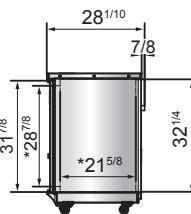

## SPECIFICATIONS

| Models  | Door | Capacity (Cu.Ft.) | Shelves | Casters (inch) | Rated Current (A) | Voltage (V/Hz/Ph) | HP  | Refrigerant | Exterior Dimensions (inch)                                 | Net Weight (lbs) | Gross Weight (lbs) |
|---------|------|-------------------|---------|----------------|-------------------|-------------------|-----|-------------|--|------------------|--------------------|
| MBB23GR | 1    | 8.2               | 2       | 3.5            | 2.3               | 115/60/1          | 1/7 | R290        | 23×29 <sup>1/2</sup> ×38 <sup>4/5</sup>                    | 170              | 207                |
| MBB48GR | 2    | 13.4              | 4       | 2.5            | 2.3               | 115/60/1          | 1/7 | R290        | 48×28 <sup>1/10</sup> ×40 <sup>1/10</sup>                  | 192              | 240                |
| MBB59GR | 2    | 17.3              | 4       | 2.5            | 2.3               | 115/60/1          | 1/6 | R290        | 57 <sup>4/5</sup> ×28 <sup>1/10</sup> ×40 <sup>1/10</sup>  | 214              | 262                |
| MBB69GR | 2    | 21.5              | 4       | 2.5            | 2.3               | 115/60/1          | 1/6 | R290        | 68×28 <sup>1/10</sup> ×40 <sup>1/10</sup>                  | 238              | 295                |
| MBB90GR | 3    | 30.1              | 6       | 2.5            | 2.8               | 115/60/1          | 1/6 | R290        | 89 <sup>3/10</sup> ×28 <sup>1/10</sup> ×40 <sup>1/10</sup> | 295              | 370                |

## PLAN VIEW

**MBB23GR**

**MBB48GR**

**MBB59GR**

**MBB69GR**

**MBB90GR**

\*Interior Dimensions

Epoxy shelves