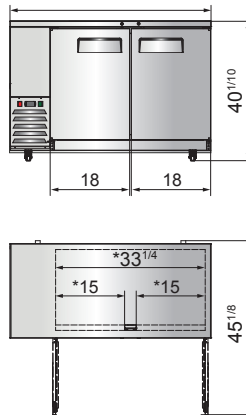

## SPECIFICATIONS

| Models  | Door | Capacity (Cu.Ft.) | Shelves | Casters (inch) | Rated Current (A) | Voltage (V/Hz/Ph) | HP  | Refrigerant | Exterior Dimensions (inch)                                 | Net Weight (lbs) | Gross Weight (lbs) |
|---------|------|-------------------|---------|----------------|-------------------|-------------------|-----|-------------|--|------------------|--------------------|
| MBB23GR | 1    | 8.2               | 2       | 3.5            | 2.3               | 115/60/1          | 1/7 | R290        | 23×29 <sup>1/2</sup> ×38 <sup>4/5</sup>                    | 170              | 207                |
| MBB48GR | 2    | 13.4              | 4       | 2.5            | 2.3               | 115/60/1          | 1/7 | R290        | 48×28 <sup>1/10</sup> ×40 <sup>1/10</sup>                  | 192              | 240                |
| MBB59GR | 2    | 17.3              | 4       | 2.5            | 2.3               | 115/60/1          | 1/6 | R290        | 57 <sup>4/5</sup> ×28 <sup>1/10</sup> ×40 <sup>1/10</sup>  | 214              | 262                |
| MBB69GR | 2    | 21.5              | 4       | 2.5            | 2.3               | 115/60/1          | 1/6 | R290        | 68×28 <sup>1/10</sup> ×40 <sup>1/10</sup>                  | 238              | 295                |
| MBB90GR | 3    | 30.1              | 6       | 2.5            | 2.8               | 115/60/1          | 1/6 | R290        | 89 <sup>3/10</sup> ×28 <sup>1/10</sup> ×40 <sup>1/10</sup> | 295              | 370                |

## PLAN VIEW

**MBB23GR**

**MBB48GR**

**MBB59GR**

**MBB69GR**

**MBB90GR**

\*Interior Dimensions

Epoxy shelves