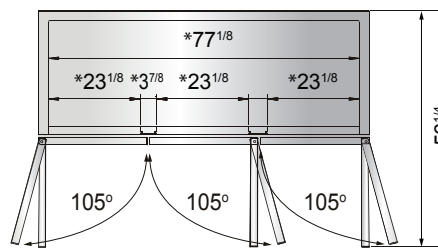

## SPECIFICATIONS

Models	Door	Capacity (Cu.Ft.)	Shelves	Casters (inch)	Amps (A)	Voltage (V/Hz/Ph)	HP	Refrigerant	Exterior dimensions (inch)	Net weight (lbs)	Gross weight (lbs)
MBF8501GR(L)	1	19.1	3	4	6.3	115/60/1	1/2	R290	27×31 <sup>7/10</sup> ×83 <sup>1/10</sup>	265	298
MBF8503GR	2	44.8	6	4	8.6	115/60/1	3/4	R290	54 <sup>2/5</sup> ×31 <sup>7/10</sup> ×83 <sup>1/10</sup>	410	465
MBF8504GR	3	68	9	4	6.2	208-230/115/60/1	1	R290	81 <sup>9/10</sup> ×31 <sup>7/10</sup> ×83 <sup>1/10</sup>	551	628

## PLAN VIEW

**MBF8501GR(L)**

**MBF8503GR**

**MBF8504GR**

\*Interior Dimensions

SELF-CLOSING AND STAY OPEN DOOR FEATURE

Casters

Epoxy shelves