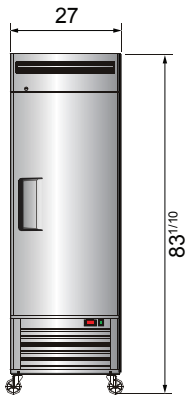

PLAN VIEW

MBF8501GR(L)