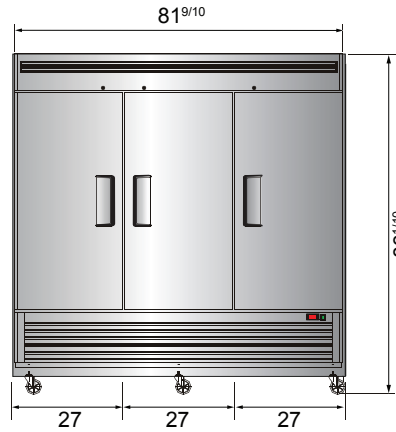

## SPECIFICATIONS

Models	Door	Capacity (Cu.Ft.)	Shelves	Casters (inch)	Amps (A)	Voltage (V/Hz/Ph)	HP	Refrigerant	Exterior dimensions (inch)	Net weight (lbs)	Gross weight (lbs)
MBF8501GR(L)	1	19.1	3	4	6.3	115/60/1	1/2	R290	27×31 <sup>7/10</sup> ×83 <sup>1/10</sup>	265	298
MBF8503GR	2	44.8	6	4	8.6	115/60/1	3/4	R290	54 <sup>2/5</sup> ×31 <sup>7/10</sup> ×83 <sup>1/10</sup>	410	465
MBF8504GR	3	68	9	4	6.2	208-230/115/60/1	1	R290	81 <sup>9/10</sup> ×31 <sup>7/10</sup> ×83 <sup>1/10</sup>	551	628

## PLAN VIEW

**MBF8501GR(L)**

**MBF8503GR**

**MBF8504GR**

\*Interior Dimensions

SELF-CLOSING AND STAY OPEN DOOR FEATURE

Casters

Epoxy shelves