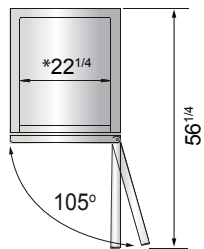

## SPECIFICATIONS

Models	Door	Capacity (Cu.Ft.)	Shelves	Casters (inch)	Amps (A)	Voltage (V/Hz/Ph)	HP	Refrigerant	Exterior dimensions (inch)	Net weight (lbs)	Gross weight (lbs)
MBF8501GR(L)	1	19.1	3	4	6.3	115/60/1	1/2	R290	27×31 <sup>7/10</sup> ×83 <sup>1/10</sup>	265	298
MBF8503GR	2	44.8	6	4	8.6	115/60/1	3/4	R290	54 <sup>2/5</sup> ×31 <sup>7/10</sup> ×83 <sup>1/10</sup>	410	465
MBF8504GR	3	68	9	4	6.2	208-230/115/60/1	1	R290	81 <sup>9/10</sup> ×31 <sup>7/10</sup> ×83 <sup>1/10</sup>	551	628

## PLAN VIEW

**MBF8501GR(L)**

**MBF8503GR**

**MBF8504GR**

\*Interior Dimensions

SELF-CLOSING AND STAY OPEN DOOR FEATURE

Casters

Epoxy shelves