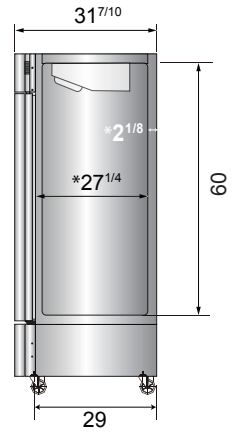

## SPECIFICATIONS

Models	Door	Capacity (Cu.Ft.)	Shelves	Casters (inch)	Amps (A)	Voltage (V/Hz/Ph)	HP	Refrigerant	Exterior dimensions (inch)	Net weight (lbs)	Gross weight (lbs)
MBF8501GR(L)	1	19.1	3	4	6.3	115/60/1	1/2	R290	27×31 <sup>7/10</sup> ×83 <sup>1/10</sup>	265	298
MBF8503GR	2	44.8	6	4	8.6	115/60/1	3/4	R290	54 <sup>2/5</sup> ×31 <sup>7/10</sup> ×83 <sup>1/10</sup>	410	465
MBF8504GR	3	68	9	4	6.2	208-230/115/60/1	1	R290	81 <sup>9/10</sup> ×31 <sup>7/10</sup> ×83 <sup>1/10</sup>	551	628

## PLAN VIEW

**MBF8501GR(L)**

**MBF8503GR**

**MBF8504GR**

\*Interior Dimensions

SELF-CLOSING AND STAY OPEN DOOR FEATURE

Casters

Epoxy shelves