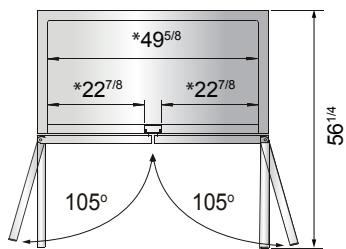

## SPECIFICATIONS

Models	Door	Capacity (Cu.Ft.)	Shelves	Casters (inch)	Amps (A)	Voltage (V/Hz/Ph)	HP	Refrigerant	Exterior dimensions (inch)	Net weight (lbs)	Gross weight (lbs)
MBF8501GR(L)	1	19.1	3	4	6.3	115/60/1	1/2	R290	27×31 <sup>7/10</sup> ×83 <sup>1/10</sup>	265	298
MBF8503GR	2	44.8	6	4	8.6	115/60/1	3/4	R290	54 <sup>2/5</sup> ×31 <sup>7/10</sup> ×83 <sup>1/10</sup>	410	465
MBF8504GR	3	68	9	4	6.2	208-230/115/60/1	1	R290	81 <sup>9/10</sup> ×31 <sup>7/10</sup> ×83 <sup>1/10</sup>	551	628

## PLAN VIEW

**MBF8501GR(L)**

**MBF8503GR**

**MBF8504GR**

\*Interior Dimensions

SELF-CLOSING AND STAY OPEN DOOR FEATURE

Casters

Epoxy shelves