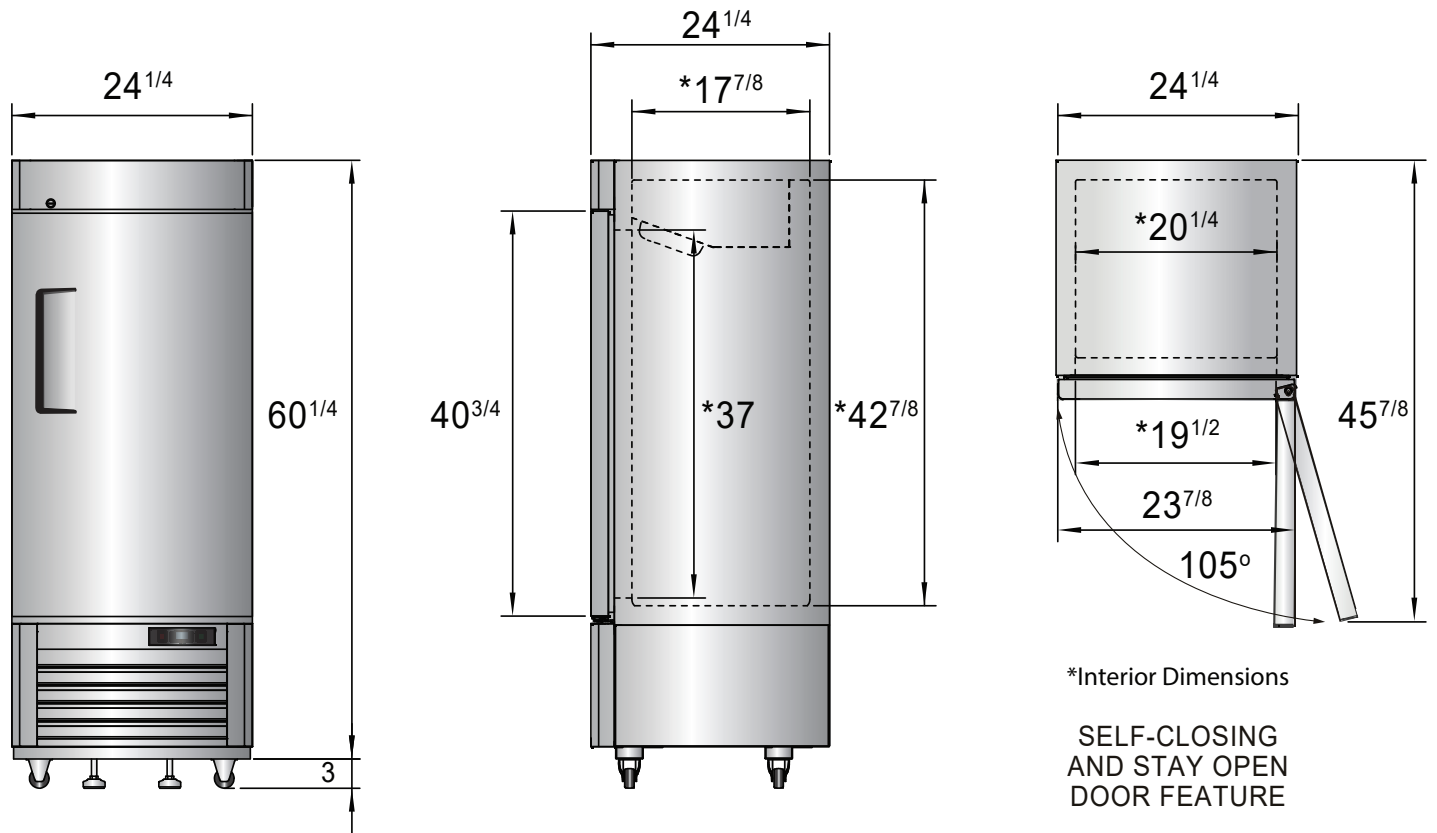

"WE MAKE THE KITCHEN BETTER!"

Toll Free: 855-855-0399 Email: info@atosausa.com

www.atosa.com | www.atosausa.com

California, Colorado, Florida, Georgia, Illinois, Massachusetts, New Jersey, Ohio, Texas, Washington

SPECIFICATIONS

Models	Door	Capacity (Cu.Ft.)	Shelves	Casters (inch)	Amps (A)	Voltage (V/Hz/Ph)	HP	Refrigerant	Exterior Dimensions (inch)	Net Weight (lbs)	Gross Weight (lbs)
MBF8520GR	1	8.3	3	2	6.3	115/60/1	1/2	R290	24^{1/4} × 24 × 63^{1/4}	187	220

PLAN VIEW