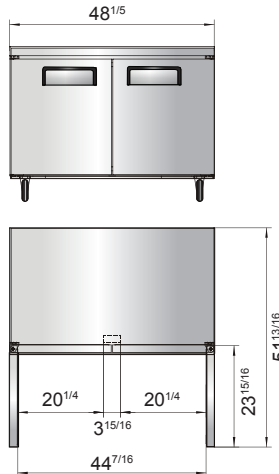

SPECIFICATIONS

Models	Door	Capacity (Cu.Ft.)	Shelves	Casters (inch)	Rated Current (A)	Voltage (V/Hz/Ph)	HP	Refrigerant	Exterior Dimensions (inch)	Net Weight (lbs)	Gross Weight (lbs)
MGF24FGR	1	4.8	2	2	2.4	115/60/1	1/5	R290	23 ^{13/16} ×25×32 ^{1/2}	115	137
MGF8405GR(L)	1	7.2	1	2	1.8	115/60/1	1/5	R290	27 ^{1/2} ×30×34 ^{1/5}	146	179
MGF36FGR	2	8.7	2	2	2.6	115/60/1	1/4	R290	36 ^{5/16} ×30×34 ^{1/5}	172	222
MGF8406GR	2	13.4	2	2	2.6	115/60/1	1/4	R290	48 ^{1/5} ×30×34 ^{1/5}	203	245
MGF8407GR	2	17.2	2	2	2.6	115/60/1	1/4	R290	60 ^{1/5} ×30×34 ^{1/10}	229	276

PLAN VIEW

MGF8405GR(L)

MGF36FGR

MGF8406GR

MGF8407GR

MGF24FGR

SIDE VIEW

SIDE VIEW