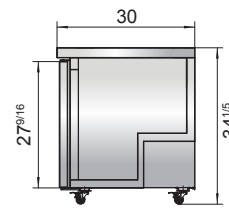

SPECIFICATIONS

Models	Door	Capacity (Cu.Ft.)	Shelves	Casters (inch)	Rated Current (A)	Voltage (V/Hz/Ph)	HP	Refrigerant	Exterior Dimensions (inch)	Net Weight (lbs)	Gross Weight (lbs)
MGF24FGR	1	4.8	2	2	2.4	115/60/1	1/5	R290	23 ^{13/16} ×25×32 ^{1/2}	115	137
MGF8405GR(L)	1	7.2	1	2	1.8	115/60/1	1/5	R290	27 ^{1/2} ×30×34 ^{1/5}	146	179
MGF36FGR	2	8.7	2	2	2.6	115/60/1	1/4	R290	36 ^{5/16} ×30×34 ^{1/5}	172	222
MGF8406GR	2	13.4	2	2	2.6	115/60/1	1/4	R290	48 ^{1/5} ×30×34 ^{1/5}	203	245
MGF8407GR	2	17.2	2	2	2.6	115/60/1	1/4	R290	60 ^{1/5} ×30×34 ^{1/10}	229	276

PLAN VIEW

MGF8405GR(L)

MGF36FGR

MGF8406GR

MGF8407GR

MGF24FGR

SIDE VIEW

SIDE VIEW