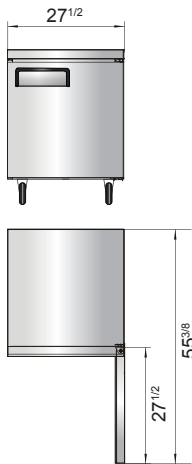

SPECIFICATIONS

Models	Door	Capacity (Cu.Ft.)	Shelves	Casters (inch)	Rated Current (A)	Voltage (V/Hz/Ph)	HP	Refrigerant	Exterior Dimensions (inch)	Net Weight (lbs)	Gross Weight (lbs)
MGF24FGR	1	4.8	2	2	2.4	115/60/1	1/5	R290	23 ^{13/16} ×25×32 ^{1/2}	115	137
MGF8405GR(L)	1	7.2	1	2	1.8	115/60/1	1/5	R290	27 ^{1/2} ×30×34 ^{1/5}	146	179
MGF36FGR	2	8.7	2	2	2.6	115/60/1	1/4	R290	36 ^{5/16} ×30×34 ^{1/5}	172	222
MGF8406GR	2	13.4	2	2	2.6	115/60/1	1/4	R290	48 ^{1/5} ×30×34 ^{1/5}	203	245
MGF8407GR	2	17.2	2	2	2.6	115/60/1	1/4	R290	60 ^{1/5} ×30×34 ^{1/10}	229	276

PLAN VIEW

MGF8405GR(L)

MGF36FGR

MGF8406GR

MGF8407GR

MGF24FGR

SIDE VIEW

SIDE VIEW