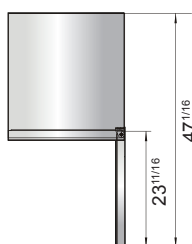

SPECIFICATIONS

Models	Door	Capacity (Cu.Ft.)	Shelves	Casters (inch)	Rated Current (A)	Voltage (V/Hz/Ph)	HP	Refrigerant	Exterior Dimensions (inch)	Net Weight (lbs)	Gross Weight (lbs)
MGF24FGR	1	4.8	2	2	2.4	115/60/1	1/5	R290	23 ^{13/16} ×25×32 ^{1/2}	115	137
MGF8405GR(L)	1	7.2	1	2	1.8	115/60/1	1/5	R290	27 ^{1/2} ×30×34 ^{1/5}	146	179
MGF36FGR	2	8.7	2	2	2.6	115/60/1	1/4	R290	36 ^{5/16} ×30×34 ^{1/5}	172	222
MGF8406GR	2	13.4	2	2	2.6	115/60/1	1/4	R290	48 ^{1/5} ×30×34 ^{1/5}	203	245
MGF8407GR	2	17.2	2	2	2.6	115/60/1	1/4	R290	60 ^{1/5} ×30×34 ^{1/10}	229	276

PLAN VIEW

MGF8405GR(L)

MGF36FGR

MGF8406GR

MGF8407GR

MGF24FGR

SIDE VIEW

SIDE VIEW