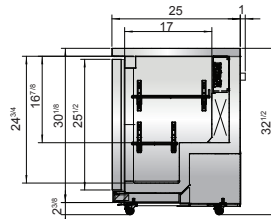

SPECIFICATIONS

Models	Door	Capacity (Cu.Ft.)	Shelves	Casters (inch)	Rated Current (A)	Voltage (V/Hz/Ph)	HP	Refrigerant	Exterior Dimensions (inch)	Net Weight (lbs)	Gross Weight (lbs)
MGF24FGR	1	4.8	2	2	2.4	115/60/1	1/5	R290	23 ^{13/16} ×25×32 ^{1/2}	115	137
MGF8405GR(L)	1	7.2	1	2	1.8	115/60/1	1/5	R290	27 ^{1/2} ×30×34 ^{1/5}	146	179
MGF36FGR	2	8.7	2	2	2.6	115/60/1	1/4	R290	36 ^{5/16} ×30×34 ^{1/5}	172	222
MGF8406GR	2	13.4	2	2	2.6	115/60/1	1/4	R290	48 ^{1/5} ×30×34 ^{1/5}	203	245
MGF8407GR	2	17.2	2	2	2.6	115/60/1	1/4	R290	60 ^{1/5} ×30×34 ^{1/10}	229	276

PLAN VIEW

MGF8405GR(L)

MGF36FGR

MGF8406GR

MGF8407GR

MGF24FGR

SIDE VIEW

SIDE VIEW