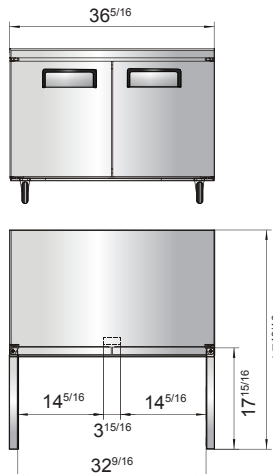

SPECIFICATIONS

Models	Door	Capacity (Cu.Ft.)	Shelves	Casters (inch)	Rated Current (A)	Voltage (V/Hz/Ph)	HP	Refrigerant	Exterior Dimensions (inch)	Net Weight (lbs)	Gross Weight (lbs)
MGF24FGR	1	4.8	2	2	2.4	115/60/1	1/5	R290	23 ^{13/16} ×25×32 ^{1/2}	115	137
MGF8405GR(L)	1	7.2	1	2	1.8	115/60/1	1/5	R290	27 ^{1/2} ×30×34 ^{1/5}	146	179
MGF36FGR	2	8.7	2	2	2.6	115/60/1	1/4	R290	36 ^{5/16} ×30×34 ^{1/5}	172	222
MGF8406GR	2	13.4	2	2	2.6	115/60/1	1/4	R290	48 ^{1/5} ×30×34 ^{1/5}	203	245
MGF8407GR	2	17.2	2	2	2.6	115/60/1	1/4	R290	60 ^{1/5} ×30×34 ^{1/10}	229	276

PLAN VIEW

MGF8405GR(L)

MGF36FGR

MGF8406GR

MGF8407GR

MGF24FGR

SIDE VIEW

SIDE VIEW