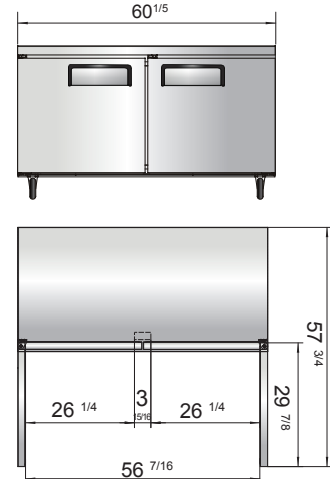

SPECIFICATIONS

Models	Door	Capacity (Cu.Ft.)	Shelves	Casters (inch)	Rated Current (A)	Voltage (V/Hz/Ph)	HP	Refrigerant	Exterior Dimensions (inch)	Net Weight (lbs)	Gross Weight (lbs)
MGF24FGR	1	4.8	2	2	2.4	115/60/1	1/5	R290	23 ^{13/16} ×25×32 ^{1/2}	115	137
MGF8405GR(L)	1	7.2	1	2	1.8	115/60/1	1/5	R290	27 ^{1/2} ×30×34 ^{1/5}	146	179
MGF36FGR	2	8.7	2	2	2.6	115/60/1	1/4	R290	36 ^{5/16} ×30×34 ^{1/5}	172	222
MGF8406GR	2	13.4	2	2	2.6	115/60/1	1/4	R290	48 ^{1/5} ×30×34 ^{1/5}	203	245
MGF8407GR	2	17.2	2	2	2.6	115/60/1	1/4	R290	60 ^{1/5} ×30×34 ^{1/10}	229	276

PLAN VIEW

MGF8405GR(L)

MGF36FGR

MGF8406GR

MGF8407GR

MGF24FGR

SIDE VIEW

SIDE VIEW