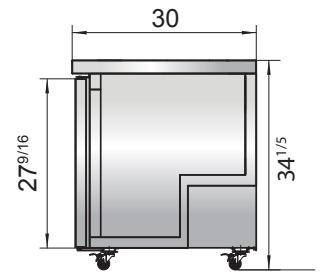

## SPECIFICATIONS

Models	Door	Capacity (Cu.Ft.)	Shelves	Casters (inch)	Amps (A)	Voltage (V/Hz/Ph)	HP	Refrigerant	Exterior Dimensions (inch)	Net Weight (lbs)	Gross Weight (lbs)
MGF8405GR	1	7.2	1	2	1.8	115/60/1	1/5	R290	27 <sup>1/2</sup> ×30×34 <sup>1/5</sup>	146	179
MGF36FGR	2	8.7	2	2	2.6	115/60/1	1/4	R290	36 <sup>3/8</sup> ×30×34 <sup>1/5</sup>	172	222
MGF8406GR	2	13.4	2	2	2.6	115/60/1	1/4	R290	48 <sup>1/5</sup> ×30×34 <sup>1/5</sup>	203	245

## PLAN VIEW

**MGF8405GR**

**MGF36FGR**

**MGF8406GR**

**SIDE VIEW**

Casters

Epoxy shelves

Rear grate