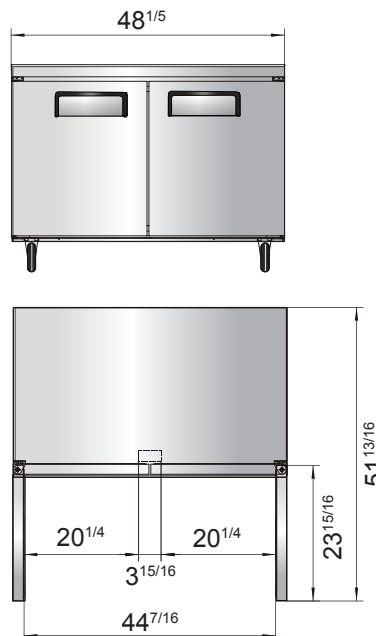

## SPECIFICATIONS

Models	Door	Capacity (Cu.Ft.)	Shelves	Casters (inch)	Amps (A)	Voltage (V/Hz/Ph)	HP	Refrigerant	Exterior Dimensions (inch)	Net Weight (lbs)	Gross Weight (lbs)
MGF8405GR	1	7.2	1	2	1.8	115/60/1	1/5	R290	27 <sup>1/2</sup> ×30×34 <sup>1/5</sup>	146	179
MGF36FGR	2	8.7	2	2	2.6	115/60/1	1/4	R290	36 <sup>3/8</sup> ×30×34 <sup>1/5</sup>	172	222
MGF8406GR	2	13.4	2	2	2.6	115/60/1	1/4	R290	48 <sup>1/5</sup> ×30×34 <sup>1/5</sup>	203	245

## PLAN VIEW

**MGF8405GR**

**MGF36FGR**

**MGF8406GR**

**SIDE VIEW**

Casters

Epoxy shelves

Rear grate