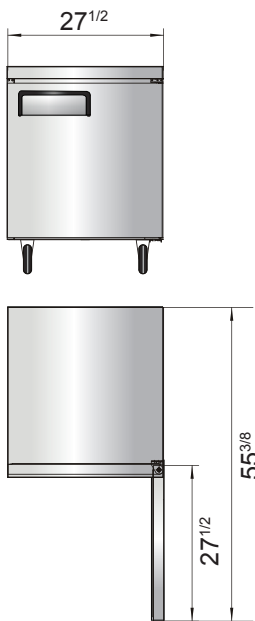

"WE MAKE THE KITCHEN BETTER!"

Toll Free: 855-855-0399 Email: info@atosausa.com

www.atosa.com | www.atosausa.com

California, Colorado, Florida, Georgia, Illinois, Massachusetts, New Jersey, Ohio, Texas, Washington

SPECIFICATIONS

Models	Door	Capacity (Cu.Ft.)	Shelves	Casters (inch)	Amps (A)	Voltage (V/Hz/Ph)	HP	Refrigerant	Exterior Dimensions (inch)	Net Weight (lbs)	Gross Weight (lbs)
MGF8405GR	1	7.2	1	2	1.8	115/60/1	1/5	R290	27^{1/2}×30×34^{1/5}	146	179
MGF36FGR	2	8.7	2	2	2.6	115/60/1	1/4	R290	36^{3/8}×30×34^{1/5}	172	222
MGF8406GR	2	13.4	2	2	2.6	115/60/1	1/4	R290	48^{1/5}×30×34^{1/5}	203	245

PLAN VIEW

MGF8405GR