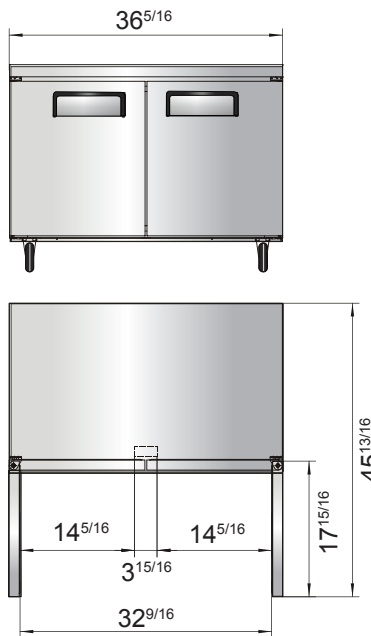

## SPECIFICATIONS

Models	Door	Capacity (Cu.Ft.)	Shelves	Casters (inch)	Amps (A)	Voltage (V/Hz/Ph)	HP	Refrigerant	Exterior Dimensions (inch)	Net Weight (lbs)	Gross Weight (lbs)
MGF8405GR	1	7.2	1	2	1.8	115/60/1	1/5	R290	27 <sup>1/2</sup> ×30×34 <sup>1/5</sup>	146	179
MGF36FGR	2	8.7	2	2	2.6	115/60/1	1/4	R290	36 <sup>3/8</sup> ×30×34 <sup>1/5</sup>	172	222
MGF8406GR	2	13.4	2	2	2.6	115/60/1	1/4	R290	48 <sup>1/5</sup> ×30×34 <sup>1/5</sup>	203	245

## PLAN VIEW

**MGF8405GR**

**MGF36FGR**

**MGF8406GR**

**SIDE VIEW**

Casters

Epoxy shelves

Rear grate