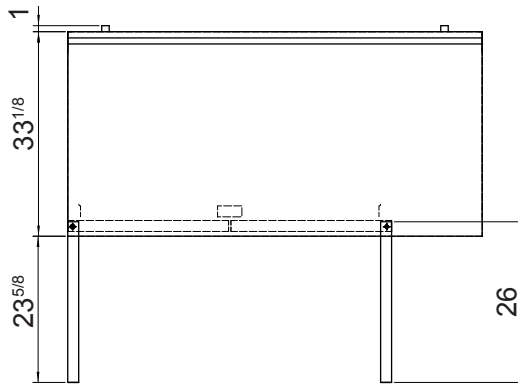

California, Colorado, Florida, Georgia, Illinois,

New Jersey, Ohio, Texas, Washington

**SPECIFICATIONS**

Models	Door	Capacity (Cu.Ft.)	Shelves	Casters (inch)	Amps (A)	Voltage (V/Hz/Ph)	HP	Refrigerant	Exterior Dimensions (inch)	Net Weight (lb)	Gross Weight (lb)
MGF44GR	1	9.7	2	5	2.3	115/60/1	1/7+	R290	44×34×40 <sup>7/10</sup>	234	298
MGF67GR	2	18.5	4	5	2.8	115/60/1	1/5	R290	67×34×40 <sup>7/10</sup>	326	410

**PLAN VIEW**

**MGF44GR**

**MGF67GR**

**SIDE VIEW**

**Casters**

**Epoxy shelves**

**Rear grate**