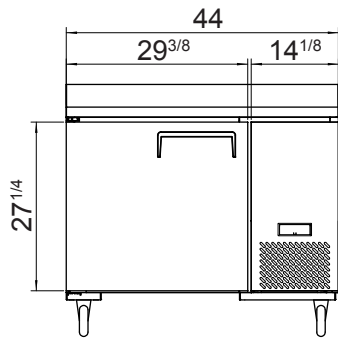

California, Colorado, Florida, Georgia, Illinois,

New Jersey, Ohio, Texas, Washington

**SPECIFICATIONS**

Models	Door	Capacity (Cu.Ft.)	Shelves	Casters (inch)	Amps (A)	Voltage (V/Hz/Ph)	HP	Refrigerant	Exterior Dimensions (inch)	Net Weight (lb)	Gross Weight (lb)
MGF44GR	1	9.7	2	5	2.3	115/60/1	1/7+	R290	44×34×40 <sup>7/10</sup>	234	298
MGF67GR	2	18.5	4	5	2.8	115/60/1	1/5	R290	67×34×40 <sup>7/10</sup>	326	410

**PLAN VIEW**

**MGF44GR**

**MGF67GR**

**SIDE VIEW**

**Casters**

**Epoxy shelves**

**Rear grate**