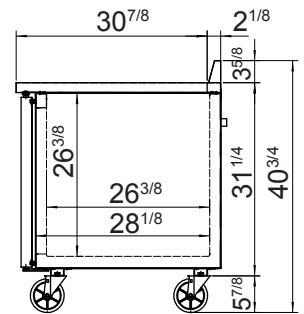

California, Colorado, Florida, Georgia, Illinois,

New Jersey, Ohio, Texas, Washington

**SPECIFICATIONS**

Models	Door	Capacity (Cu.Ft.)	Shelves	Casters (inch)	Amps (A)	Voltage (V/Hz/Ph)	HP	Refrigerant	Exterior Dimensions (inch)	Net Weight (lb)	Gross Weight (lb)
MGF44GR	1	9.7	2	5	2.3	115/60/1	1/7+	R290	44×34×40 <sup>7/10</sup>	234	298
MGF67GR	2	18.5	4	5	2.8	115/60/1	1/5	R290	67×34×40 <sup>7/10</sup>	326	410

**PLAN VIEW**

**MGF44GR**

**MGF67GR**

**SIDE VIEW**

**Casters**

**Epoxy shelves**

**Rear grate**