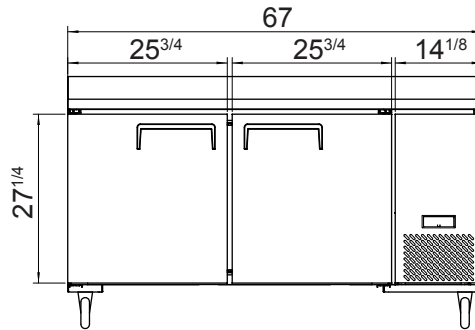

California, Colorado, Florida, Georgia, Illinois,

New Jersey, Ohio, Texas, Washington

**SPECIFICATIONS**

Models	Door	Capacity (Cu.Ft.)	Shelves	Casters (inch)	Amps (A)	Voltage (V/Hz/Ph)	HP	Refrigerant	Exterior Dimensions (inch)	Net Weight (lb)	Gross Weight (lb)
MGF44GR	1	9.7	2	5	2.3	115/60/1	1/7+	R290	44×34×40 <sup>7/10</sup>	234	298
MGF67GR	2	18.5	4	5	2.8	115/60/1	1/5	R290	67×34×40 <sup>7/10</sup>	326	410

**PLAN VIEW**

**MGF44GR**

**MGF67GR**

**SIDE VIEW**

**Casters**

**Epoxy shelves**

**Rear grate**