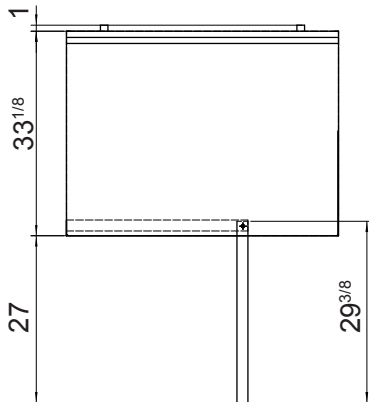

"WE MAKE THE KITCHEN BETTER!"

ATOSA USA, INC.

Toll Free: 855-855-0399 Email: info@atosausa.com

www.atosa.com | www.atosausa.com

California, Colorado, Florida, Georgia, Illinois,

New Jersey, Ohio, Texas, Washington

SPECIFICATIONS

Models	Door	Capacity (Cu.Ft.)	Shelves	Casters (inch)	Amps (A)	Voltage (V/Hz/Ph)	HP	Refrigerant	Exterior Dimensions (inch)	Net Weight (lb)	Gross Weight (lb)
MGF44GR	1	9.7	2	5	2.3	115/60/1	1/7+	R290	44×34×40^{7/10}	234	298
MGF67GR	2	18.5	4	5	2.8	115/60/1	1/5	R290	67×34×40^{7/10}	326	410

PLAN VIEW