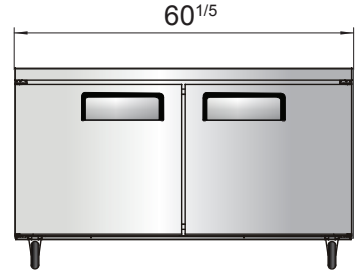

Toll Free: 855-855-0399 Email: info@atosausa.com

www.atosa.com | www.atosausa.com

California, Colorado, Florida, Georgia, Illinois,
New Jersey, Ohio, Texas, Washington

SPECIFICATIONS

Model	Doors	Capacity Cu. Ft	Shelves	Casters (inch)	Amps (A)	Voltage (V/Hz/Ph)	HP	Refrigerant	Exterior Dimension (inch)	Net Weight (lbs)	Gross Weight (lbs)
MGF8405GR(L)	1	7.2	1	2	1.8	115/60/1	1/5	R290	27 ^{1/2} × 30 × 34 ^{1/10}	146	179
MGF36FGR	2	8.7	2	2	2.6	115/60/1	1/4	R290	36 ^{3/8} × 30 × 34 ^{1/10}	172	222
MGF8406GR	2	13.4	2	2	2.6	115/60/1	1/4	R290	48 ^{1/5} × 30 × 34 ^{1/10}	203	245
MGF8407GR	2	17.2	2	2	2.6	115/60/1	1/4	R290	60 ^{1/5} × 30 × 34 ^{1/10}	229	276

PLAN VIEW

MGF8405GR (L)

MGF36FGR

MGF8406GR

MGF8407GR

SIDE VIEW

Casters

Epoxy Shelves