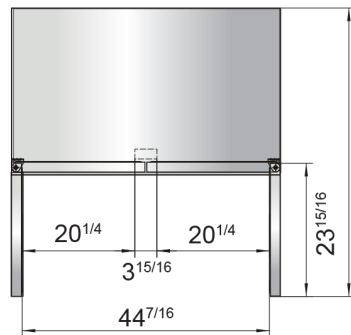

Toll Free: 855-855-0399 Email: info@atosausa.com

www.atosa.com | www.atosausa.com

California, Colorado, Florida, Georgia, Illinois,
New Jersey, Ohio, Texas, Washington

SPECIFICATIONS

Model	Doors	Capacity Cu. Ft	Shelves	Casters (inch)	Amps (A)	Voltage (V/Hz/Ph)	HP	Refrigerant	Exterior Dimension (inch)	Net Weight (lbs)	Gross Weight (lbs)
MGF8405GR(L)	1	7.2	1	2	1.8	115/60/1	1/5	R290	27 ^{1/2} × 30 × 34 ^{1/10}	146	179
MGF36FGR	2	8.7	2	2	2.6	115/60/1	1/4	R290	36 ^{3/8} × 30 × 34 ^{1/10}	172	222
MGF8406GR	2	13.4	2	2	2.6	115/60/1	1/4	R290	48 ^{1/5} × 30 × 34 ^{1/10}	203	245
MGF8407GR	2	17.2	2	2	2.6	115/60/1	1/4	R290	60 ^{1/5} × 30 × 34 ^{1/10}	229	276

PLAN VIEW

MGF8405GR (L)

MGF36FGR

MGF8406GR

MGF8407GR

SIDE VIEW

Casters

Epoxy Shelves