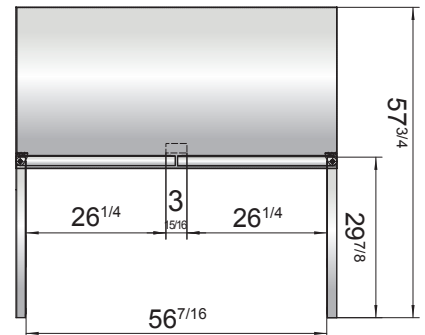

Toll Free: 855-855-0399 Email: info@atosausa.com

www.atosa.com | www.atosausa.com

California, Colorado, Florida, Georgia, Illinois,
New Jersey, Ohio, Texas, Washington

SPECIFICATIONS

Model	Doors	Capacity Cu. Ft	Shelves	Casters (inch)	Amps (A)	Voltage (V/Hz/Ph)	HP	Refrigerant	Exterior Dimension (inch)	Net Weight (lbs)	Gross Weight (lbs)
MGF8405GR(L)	1	7.2	1	2	1.8	115/60/1	1/5	R290	27 ^{1/2} × 30 × 34 ^{1/10}	146	179
MGF36FGR	2	8.7	2	2	2.6	115/60/1	1/4	R290	36 ^{3/8} × 30 × 34 ^{1/10}	172	222
MGF8406GR	2	13.4	2	2	2.6	115/60/1	1/4	R290	48 ^{1/5} × 30 × 34 ^{1/10}	203	245
MGF8407GR	2	17.2	2	2	2.6	115/60/1	1/4	R290	60 ^{1/5} × 30 × 34 ^{1/10}	229	276

PLAN VIEW

MGF8405GR (L)

MGF36FGR

MGF8406GR

MGF8407GR

SIDE VIEW

Casters

Epoxy Shelves