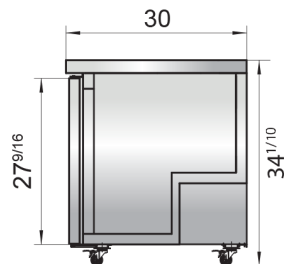

Toll Free: 855-855-0399 Email: info@atosausa.com

www.atosa.com | www.atosausa.com

California, Colorado, Florida, Georgia, Illinois,
New Jersey, Ohio, Texas, Washington

SPECIFICATIONS

Model	Doors	Capacity Cu. Ft	Shelves	Casters (inch)	Amps (A)	Voltage (V/Hz/Ph)	HP	Refrigerant	Exterior Dimension (inch)	Net Weight (lbs)	Gross Weight (lbs)
MGF8405GR(L)	1	7.2	1	2	1.8	115/60/1	1/5	R290	27 ^{1/2} × 30 × 34 ^{1/10}	146	179
MGF36FGR	2	8.7	2	2	2.6	115/60/1	1/4	R290	36 ^{3/8} × 30 × 34 ^{1/10}	172	222
MGF8406GR	2	13.4	2	2	2.6	115/60/1	1/4	R290	48 ^{1/5} × 30 × 34 ^{1/10}	203	245
MGF8407GR	2	17.2	2	2	2.6	115/60/1	1/4	R290	60 ^{1/5} × 30 × 34 ^{1/10}	229	276

PLAN VIEW

MGF8405GR (L)

MGF36FGR

MGF8406GR

MGF8407GR

SIDE VIEW

Casters

Epoxy Shelves