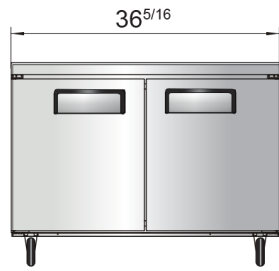

Toll Free: 855-855-0399 Email: info@atosausa.com

www.atosa.com | www.atosausa.com

California, Colorado, Florida, Georgia, Illinois,
New Jersey, Ohio, Texas, Washington

SPECIFICATIONS

Model	Doors	Capacity Cu. Ft	Shelves	Casters (inch)	Amps (A)	Voltage (V/Hz/Ph)	HP	Refrigerant	Exterior Dimension (inch)	Net Weight (lbs)	Gross Weight (lbs)
MGF8405GR(L)	1	7.2	1	2	1.8	115/60/1	1/5	R290	27 ^{1/2} × 30 × 34 ^{1/10}	146	179
MGF36FGR	2	8.7	2	2	2.6	115/60/1	1/4	R290	36 ^{3/8} × 30 × 34 ^{1/10}	172	222
MGF8406GR	2	13.4	2	2	2.6	115/60/1	1/4	R290	48 ^{1/5} × 30 × 34 ^{1/10}	203	245
MGF8407GR	2	17.2	2	2	2.6	115/60/1	1/4	R290	60 ^{1/5} × 30 × 34 ^{1/10}	229	276

PLAN VIEW

MGF8405GR (L)

MGF36FGR

MGF8406GR

MGF8407GR

SIDE VIEW

Casters

Epoxy Shelves