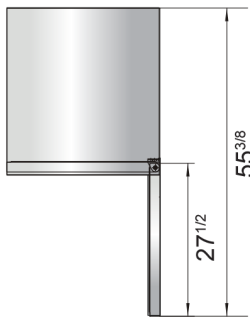

Toll Free: 855-855-0399 Email: info@atosausa.com

www.atosa.com | www.atosausa.com

California, Colorado, Florida, Georgia, Illinois,
New Jersey, Ohio, Texas, Washington

SPECIFICATIONS

Model	Doors	Capacity Cu. Ft	Shelves	Casters (inch)	Amps (A)	Voltage (V/Hz/Ph)	HP	Refrigerant	Exterior Dimension (inch)	Net Weight (lbs)	Gross Weight (lbs)
MGF8405GR(L)	1	7.2	1	2	1.8	115/60/1	1/5	R290	27 ^{1/2} × 30 × 34 ^{1/10}	146	179
MGF36FGR	2	8.7	2	2	2.6	115/60/1	1/4	R290	36 ^{3/8} × 30 × 34 ^{1/10}	172	222
MGF8406GR	2	13.4	2	2	2.6	115/60/1	1/4	R290	48 ^{1/5} × 30 × 34 ^{1/10}	203	245
MGF8407GR	2	17.2	2	2	2.6	115/60/1	1/4	R290	60 ^{1/5} × 30 × 34 ^{1/10}	229	276

PLAN VIEW

MGF8405GR (L)

MGF36FGR

MGF8406GR

MGF8407GR

SIDE VIEW

Casters

Epoxy Shelves