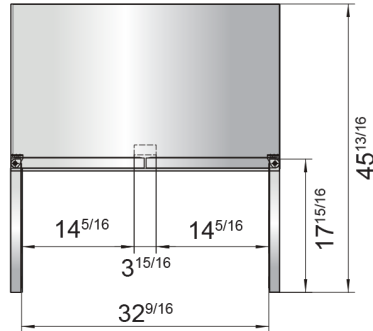

Toll Free: 855-855-0399 Email: info@atosausa.com

www.atosa.com | www.atosausa.com

California, Colorado, Florida, Georgia, Illinois,
New Jersey, Ohio, Texas, Washington

SPECIFICATIONS

Model	Doors	Capacity Cu. Ft	Shelves	Casters (inch)	Amps (A)	Voltage (V/Hz/Ph)	HP	Refrigerant	Exterior Dimension (inch)	Net Weight (lbs)	Gross Weight (lbs)
MGF8405GR(L)	1	7.2	1	2	1.8	115/60/1	1/5	R290	27 ^{1/2} × 30 × 34 ^{1/10}	146	179
MGF36FGR	2	8.7	2	2	2.6	115/60/1	1/4	R290	36 ^{3/8} × 30 × 34 ^{1/10}	172	222
MGF8406GR	2	13.4	2	2	2.6	115/60/1	1/4	R290	48 ^{1/5} × 30 × 34 ^{1/10}	203	245
MGF8407GR	2	17.2	2	2	2.6	115/60/1	1/4	R290	60 ^{1/5} × 30 × 34 ^{1/10}	229	276

PLAN VIEW

MGF8405GR (L)

MGF36FGR

MGF8406GR

MGF8407GR

SIDE VIEW

Casters

Epoxy Shelves