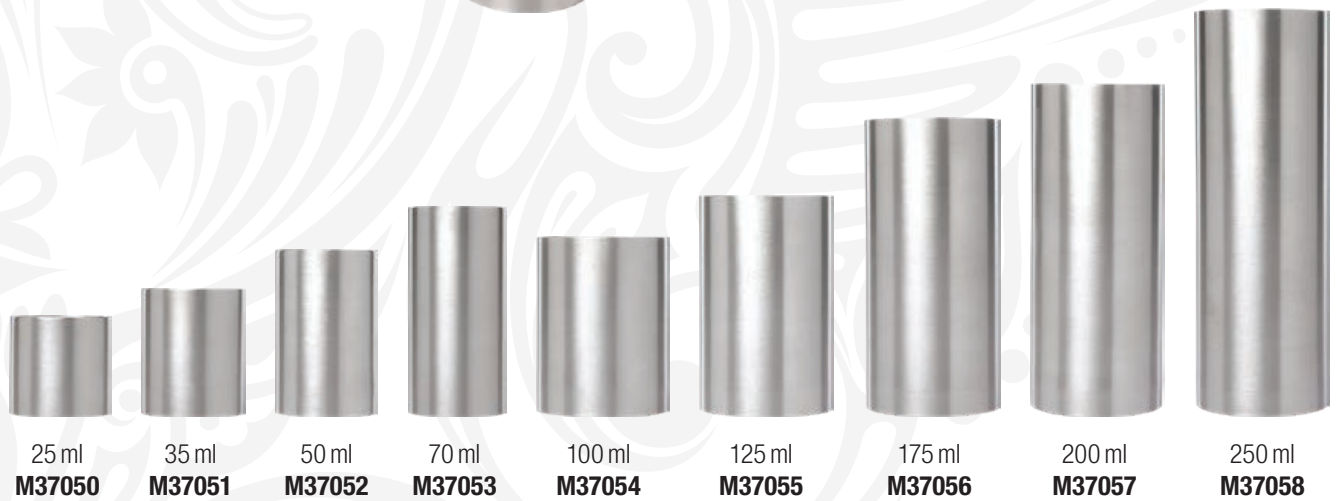

## Thimble Measures

Another way to measure spirits and wine portions quickly and accurately. A large variety of sizes for almost any measure required.

- > Made from seamless tube for completely smooth interior.
- > Measurements stamped on exterior for clear identification.
- > Heavy gauge 18-8 stainless steel will not pit, corrode or affect taste.
- > Perfect for batching cocktails.
- > Great for measured wine pours by the glass.
- > Securely welded bottoms.
- > Satin finish interior and exterior for greater durability.

## Thimble Measure Sets

> One convenient item number to order a set of various measures for your bar.

Sizes Included: 25ml, 50ml  
**M37094**

Sizes Included: 25ml, 35ml, 50ml  
**M37095**

Sizes Included: 25ml, 35ml, 50ml, 70ml, 125ml, 175ml, 250ml  
**M37097**