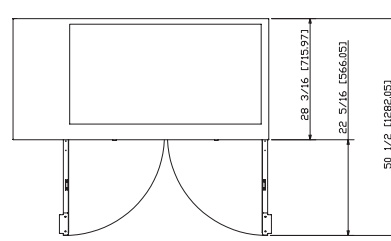

OPTIONAL FEATURES*

- Epoxy coated flat shelves with clips
- Floor rack
- Glass doors
- Shelves with product guides
- 3" casters

Nor-Lake, Inc.
 Registered to ISO 9001:2008
 File No. 10001816

* Most options are available two weeks from receipt of order. Please contact us for specific questions.

**FRONT
NLBB69**

**FRONT
NLBB59**

**TOP
NLBB59**

SIDE

**TOP
NLBB69**

**FRONT
NLBB79**

**TOP
NLBB79**

**FRONT
NLBB95**

**TOP
NLBB95**

NORLAKE[®]

Revision Date: 03/13
©2013 NOR-LAKE, INC.
Printed in the U.S.A.
Part Number: 143584

SPECIFICATIONS

<i>Model</i>	<i>NLBB59</i>	<i>NLBB69</i>	<i>NLBB79</i>	<i>NLBB95</i>
<i>Crated Height</i>	43"	43"	43"	43"
<i>Crated Width</i>	60-1/2"	70-1/2"	81"	96-1/2"
<i>Crated Depth</i>	30"	30"	30"	30"
<i>Crated Weight (lbs.)</i>	312	360	378	440
<i>Interior Height</i>	31-3/4"	31-3/4"	31-3/4"	31-3/4"
<i>Interior Width</i>	44-9/16"	54-9/16"	65-1/16"	80-9/16"
<i>Interior Depth</i>	24-3/4"	24-3/4"	24-3/4"	24-3/4"
<i>Overall Height</i>	37-1/4"	37-1/4"	37-1/4"	37-1/4"
<i>Overall Width</i>	59-1/2"	69-1/2"	80"	95-1/2"
<i>Overall Depth</i>	28-3/16"	28-3/16"	28-3/16"	28-3/16"
<i>Gross Cubage (ft.³)</i>	23.7 (670)	28 (793)	30.8 (872)	39.2 (1112)
<i>Number of Shelves</i>	4	4	6	6
<i>Condensing Unit Size</i>	1/3	1/3	1/3	1/3
<i>Refrigerant</i>	R134a	R134a	R134a	R134a
<i>Electrical Characteristics</i>	115/60/1	115/60/1	115/60/1	115/60/1
<i>Cord and Plug Furnished</i>	Yes	Yes	Yes	Yes
<i>Nema Plug Configuration</i>	5-15P	5-15P	5-15P	5-15P
<i>Total Amp Draw</i>	6.6	6.6	6.6	7.2
<i>12 oz. Can Capacity</i>	640	800	920	1160
<i>12 oz. Bottle Capacity</i>	432	540	621	810