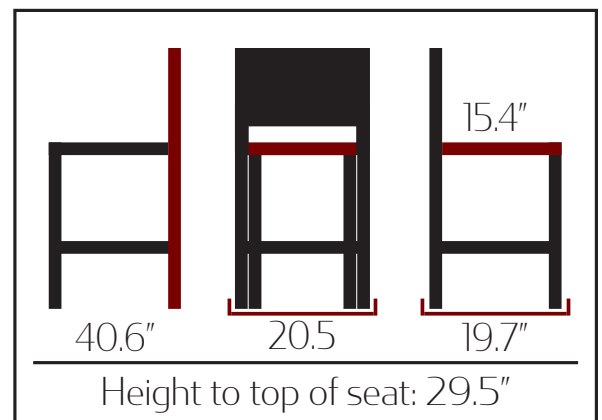

Cafe Brown
OD-CH-725-CB

Camel Tan
OD-BS-736-CT

Cafe Brown
OD-BS-736-CB

- All-weather (water & UV) resistant polypropylene resin for both indoor & outdoor use
- Classic rattan design, never unravels like traditional wicker
- Anti-slip mats at bottom of legs to ensure stability & prevent floor scratches
- Breathable seat design
- Stackable & space saving
- Easy care - wipe with cloth & water
- 265lb weight capacity
- Weight: Chair: 9 lbs | Barstool: 10 lbs