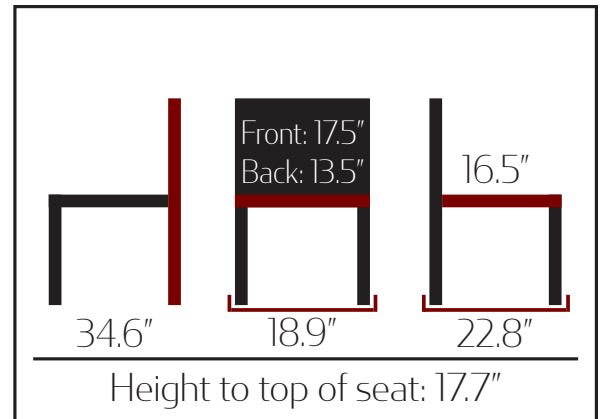

Cafe Brown
OD-CH-725-CB

Camel Tan
OD-BS-736-CT

Cafe Brown
OD-BS-736-CB

- All-weather (water & UV) resistant polypropylene resin for both indoor & outdoor use
- Classic rattan design, never unravels like traditional wicker
- Anti-slip mats at bottom of legs to ensure stability & prevent floor scratches
- Breathable seat design
- Stackable & space saving
- Easy care - wipe with cloth & water
- 265lb weight capacity
- Weight: Chair: 9 lbs | Barstool: 10 lbs