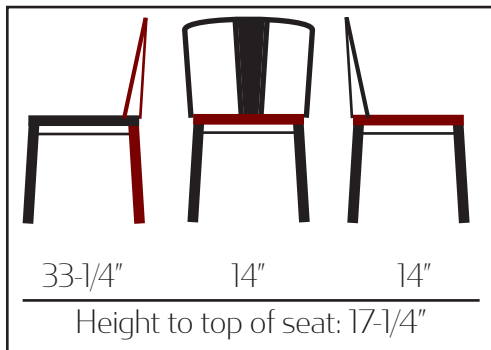

255 Welter Drive
Monticello, IA 52310

P: 877.465.4344
F: 877.465.4042
www.oakstreetmfg.com

SMOKESTACK INDOOR/OUTDOOR STACKABLE DINING CHAIR: OD-CM-0001

- Perfect for indoor or outdoor use!
- 1.2mm pressed steel tubular construction
- Available in Distressed White (WHT), Black (BLK) or Silver (SLV) finishes
- Also available with Clear Coat solid wood seat or Black vinyl seat
- Chair ships assembled
- Non-marring poly glides
- Dining chair weight: 12 lbs
- Stackable: Yes
- Freight class: 250
- **F.O.B. Monticello, IA**