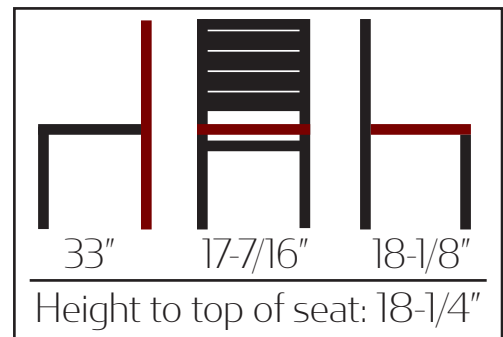

255 Welter Drive
Monticello, IA 52310

P: 877.465.4344
F: 877.465.4042
www.oakstreetmfg.com

TEAK SERIES DINING CHAIRS

- Highly durable, weather-resistant, low-maintenance synthetic Teak plank
- Silver e-coated steel frame with exterior powder coating
- Dining chair ships assembled
- Dining chair weight: 16 lbs
- Non-marring nylon glides
- F.O.B. Monticello, IA; Statesville, NC & Rancho Cucamonga, CA