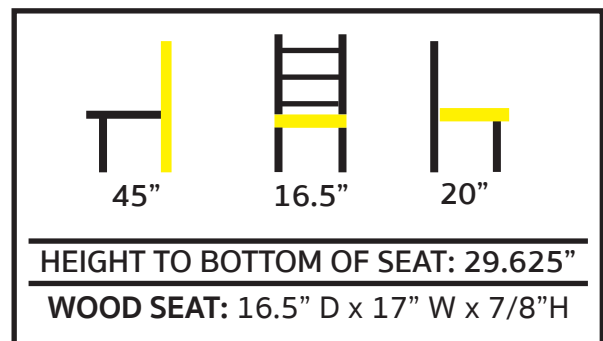

255 Welter Drive
Monticello, IA 52310
Phone: (877) 465-4344
Fax: (877) 465-4042

www.oakstreetmfg.com

SCHOOLHOUSE SOLID WOOD BARSTOOL: BW-554

- Solid European beech
- Available in Mahogany and Walnut with solid beech matching wood seat
- Bolt through design eliminates common problems associated with traditional wood fastening systems
- Non-marring poly glides
- Seat ships unattached - simple seat attachment is required
- Barstool weight: 24 lbs.
- F.O.B. Monticello, Iowa