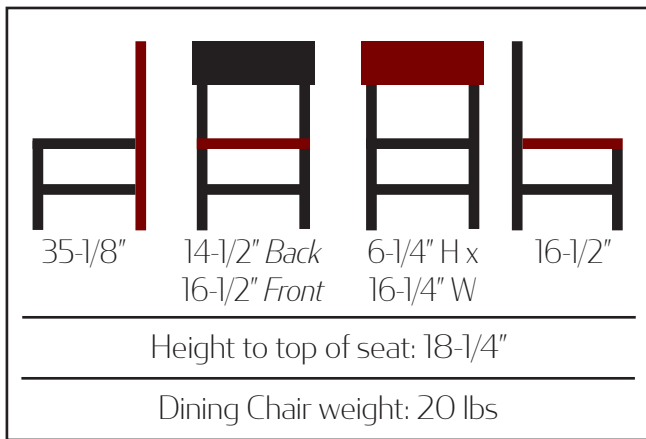

255 Welter Drive
Monticello, IA 52310

P: 877.465.4344
F: 877.465.4042
www.oakstreetmfg.com

TIMBER SERIES METAL FRAME - WOOD SEAT/BACK

Dining Chair - Timber stain
CM-W702-TI

Dining Chair - Clear Coat finish
CM-W702-NT

Dining Chair - Black stain
CM-W702-WB

Barstool - Timber stain
BM-W702-TI

Barstool - Clear Coat finish
BM-W702-NT

Barstool - Black stain
BM-W702-WB

- 7/8" thick distressed wood seat & back in 3 stain/finish options: Timber, Black or Clear Coat
- 1.2mm steel frame
- 3/4" steel tubing
- 100% welded frame
- Black sandtex finish
- Premium extended life, non-marring glides
- Ships assembled
- Stackable: No
- F.O.B. IA (all stains/finishes), CA & NC (Timber only)