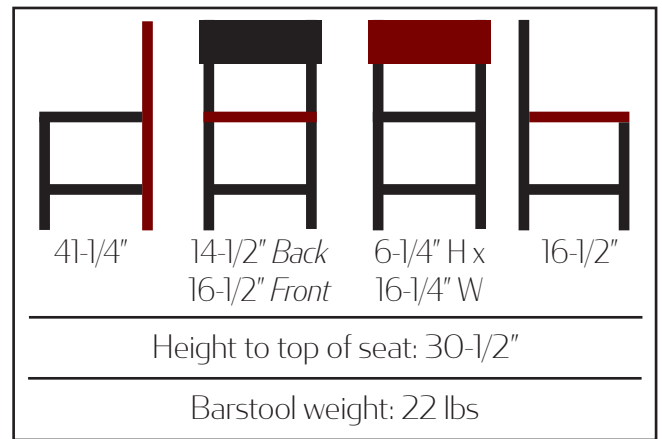

Dining Chair - Black stain
CM-W702-WB

Barstool - Timber stain
BM-W702-TI

Barstool - Clear Coat finish
BM-W702-NT

Barstool - Black stain
BM-W702-WB

- 7/8" thick distressed wood seat & back in 3 stain/finish options: Timber, Black or Clear Coat
- 1.2mm steel frame
- 3/4" steel tubing
- 100% welded frame
- Black sandtex finish
- Premium extended life, non-marring glides
- Ships assembled
- Stackable: No
- F.O.B. IA (all stains/finishes), CA & NC (Timber only)