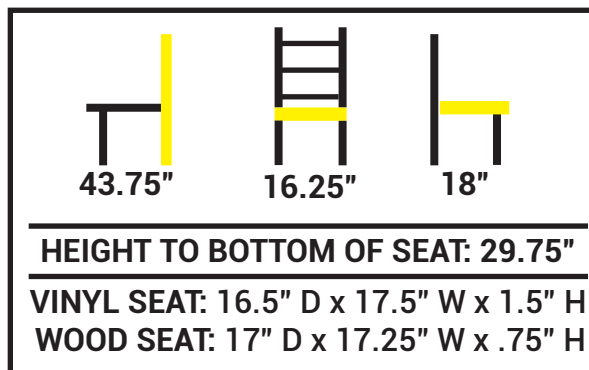

## LADDERBACK SOLID WOOD BARSTOOL: WB101

(FOR PRODUCT SOLD IN CALIFORNIA, PLEASE SEE CALIFORNIA SPEC SHEET)

- Frame and wood seat constructed of solid European beech
- Available in Natural, Mahogany, Walnut or Black finish
- Includes brass toekicks
- Non-marring poly glides
- Seat ships unattached - simple seat attachment is required
- Vinyl seat options: Black, Buckskin, Espresso, Red and Wine
- Solid beech wood seat options: Walnut, Natural, Mahogany and Black
- Custom vinyl or upholstered seat available for upcharge
- Barstool weight: 24 lbs.